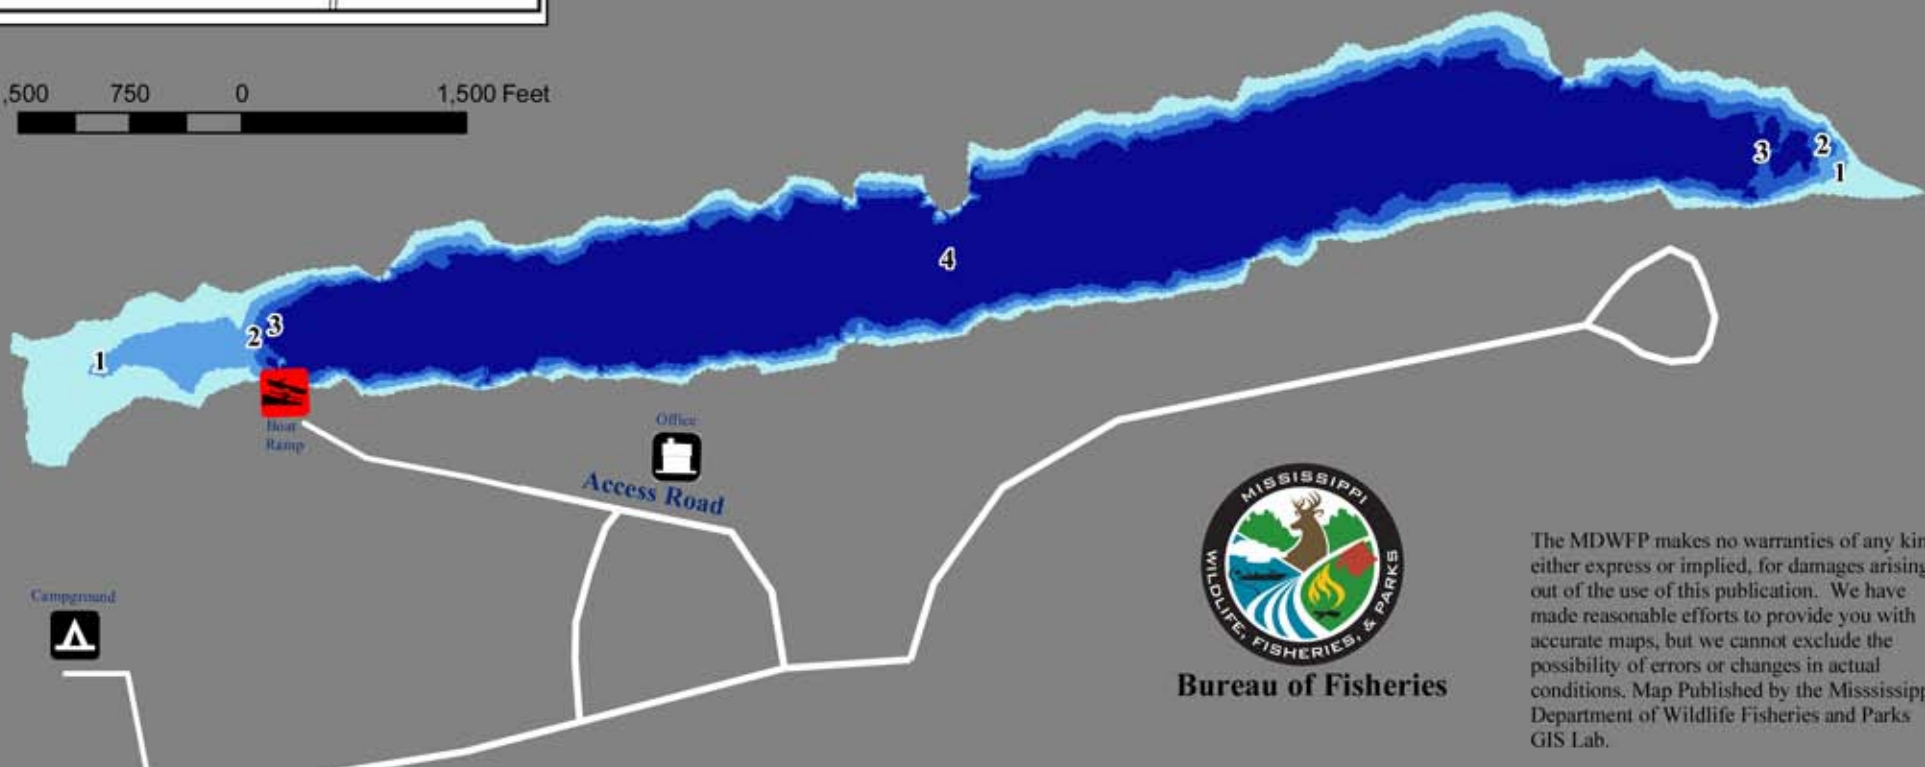

# Vicinity Map

# Brushy Lake

Leroy Percy State Park  
Washington County, MS  
Acres 12

Description	
	0 - 1
	1 - 2
	2 - 3
	3 - 4

1' Contour Intervals

Bureau of Fisheries

The MDWFP makes no warranties of any kind, either express or implied, for damages arising out of the use of this publication. We have made reasonable efforts to provide you with accurate maps, but we cannot exclude the possibility of errors or changes in actual conditions. Map Published by the Mississippi Department of Wildlife Fisheries and Parks GIS Lab.