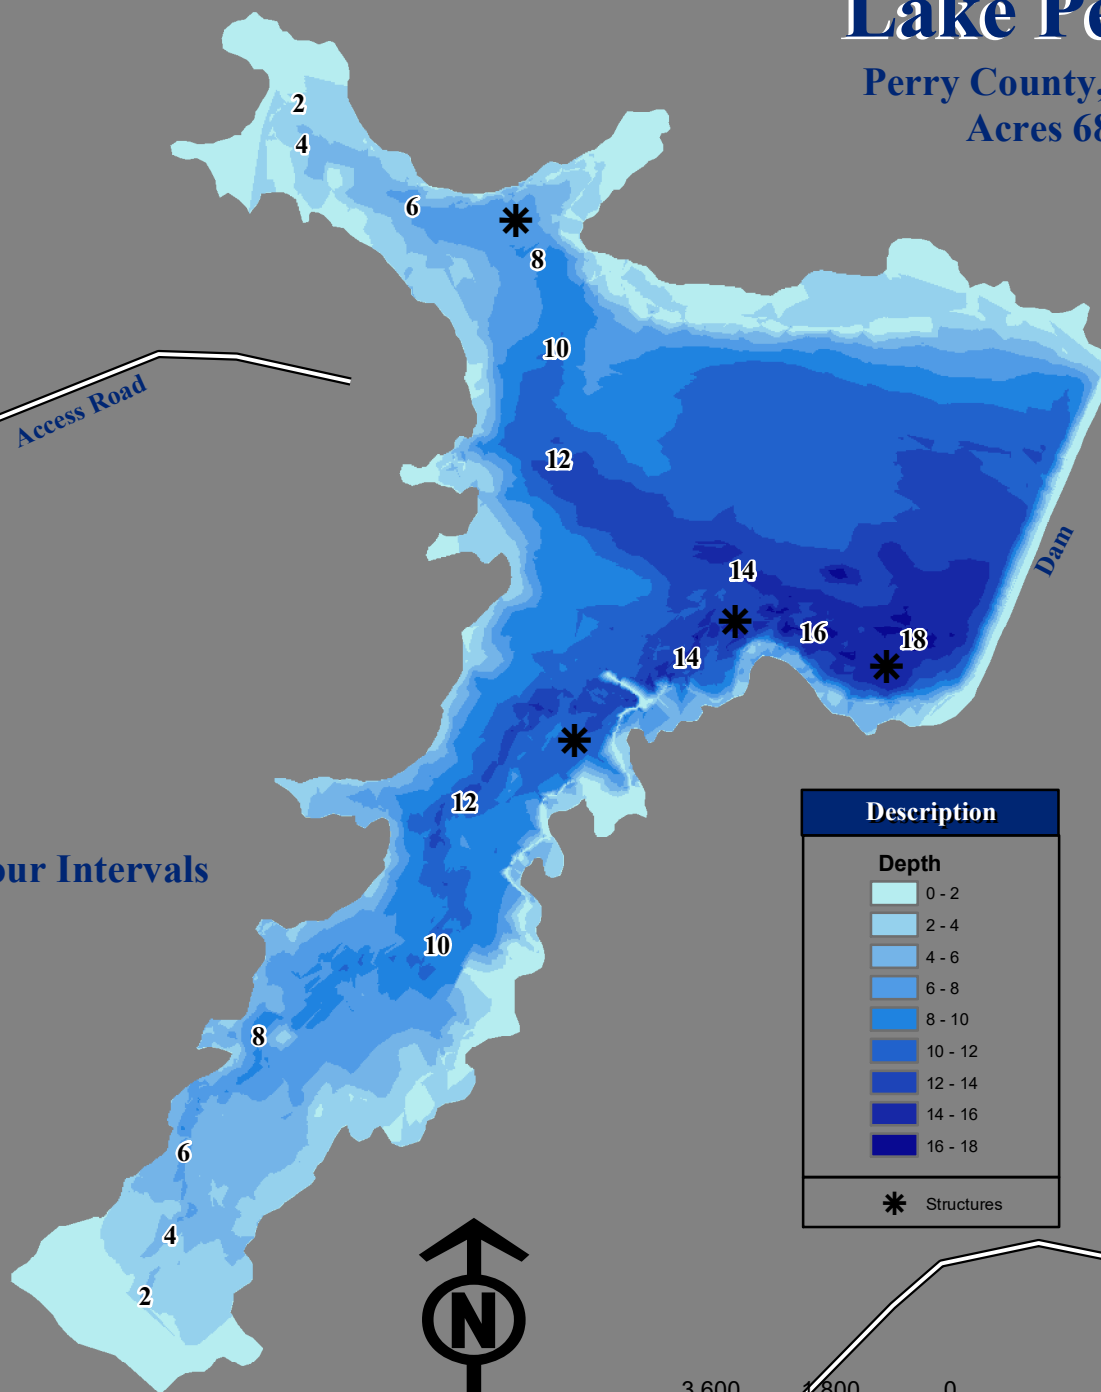

## Vicinity Map

# Lake Perry

Perry County, MS  
Acres 68

### Description

#### Depth

\* Structures