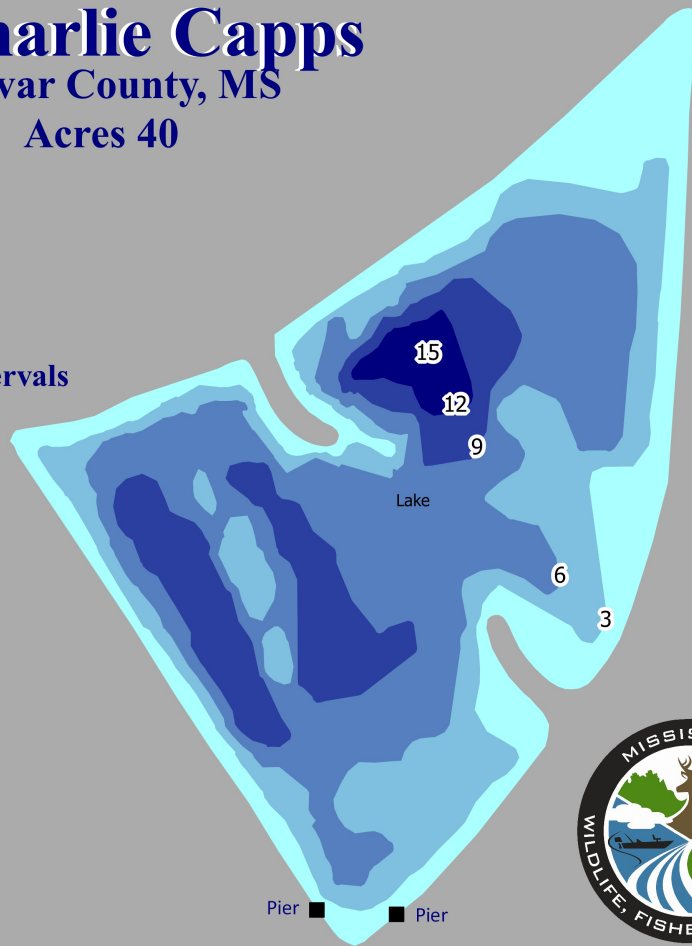

Lake Charlie Capps

Bolivar County, MS

Acres 40

Vicinity Map

3' Contour Intervals

Bureau of Fisheries

The MDWFP makes no warranties of any kind, either express or implied, for damages arising out of the use of this publication. We have made reasonable efforts to provide you with accurate maps, but we cannot exclude the possibility of errors or changes in actual conditions. Map published by the Mississippi Department of Wildlife, Fisheries, and Parks.

250 0 250 500 750 1000 ft