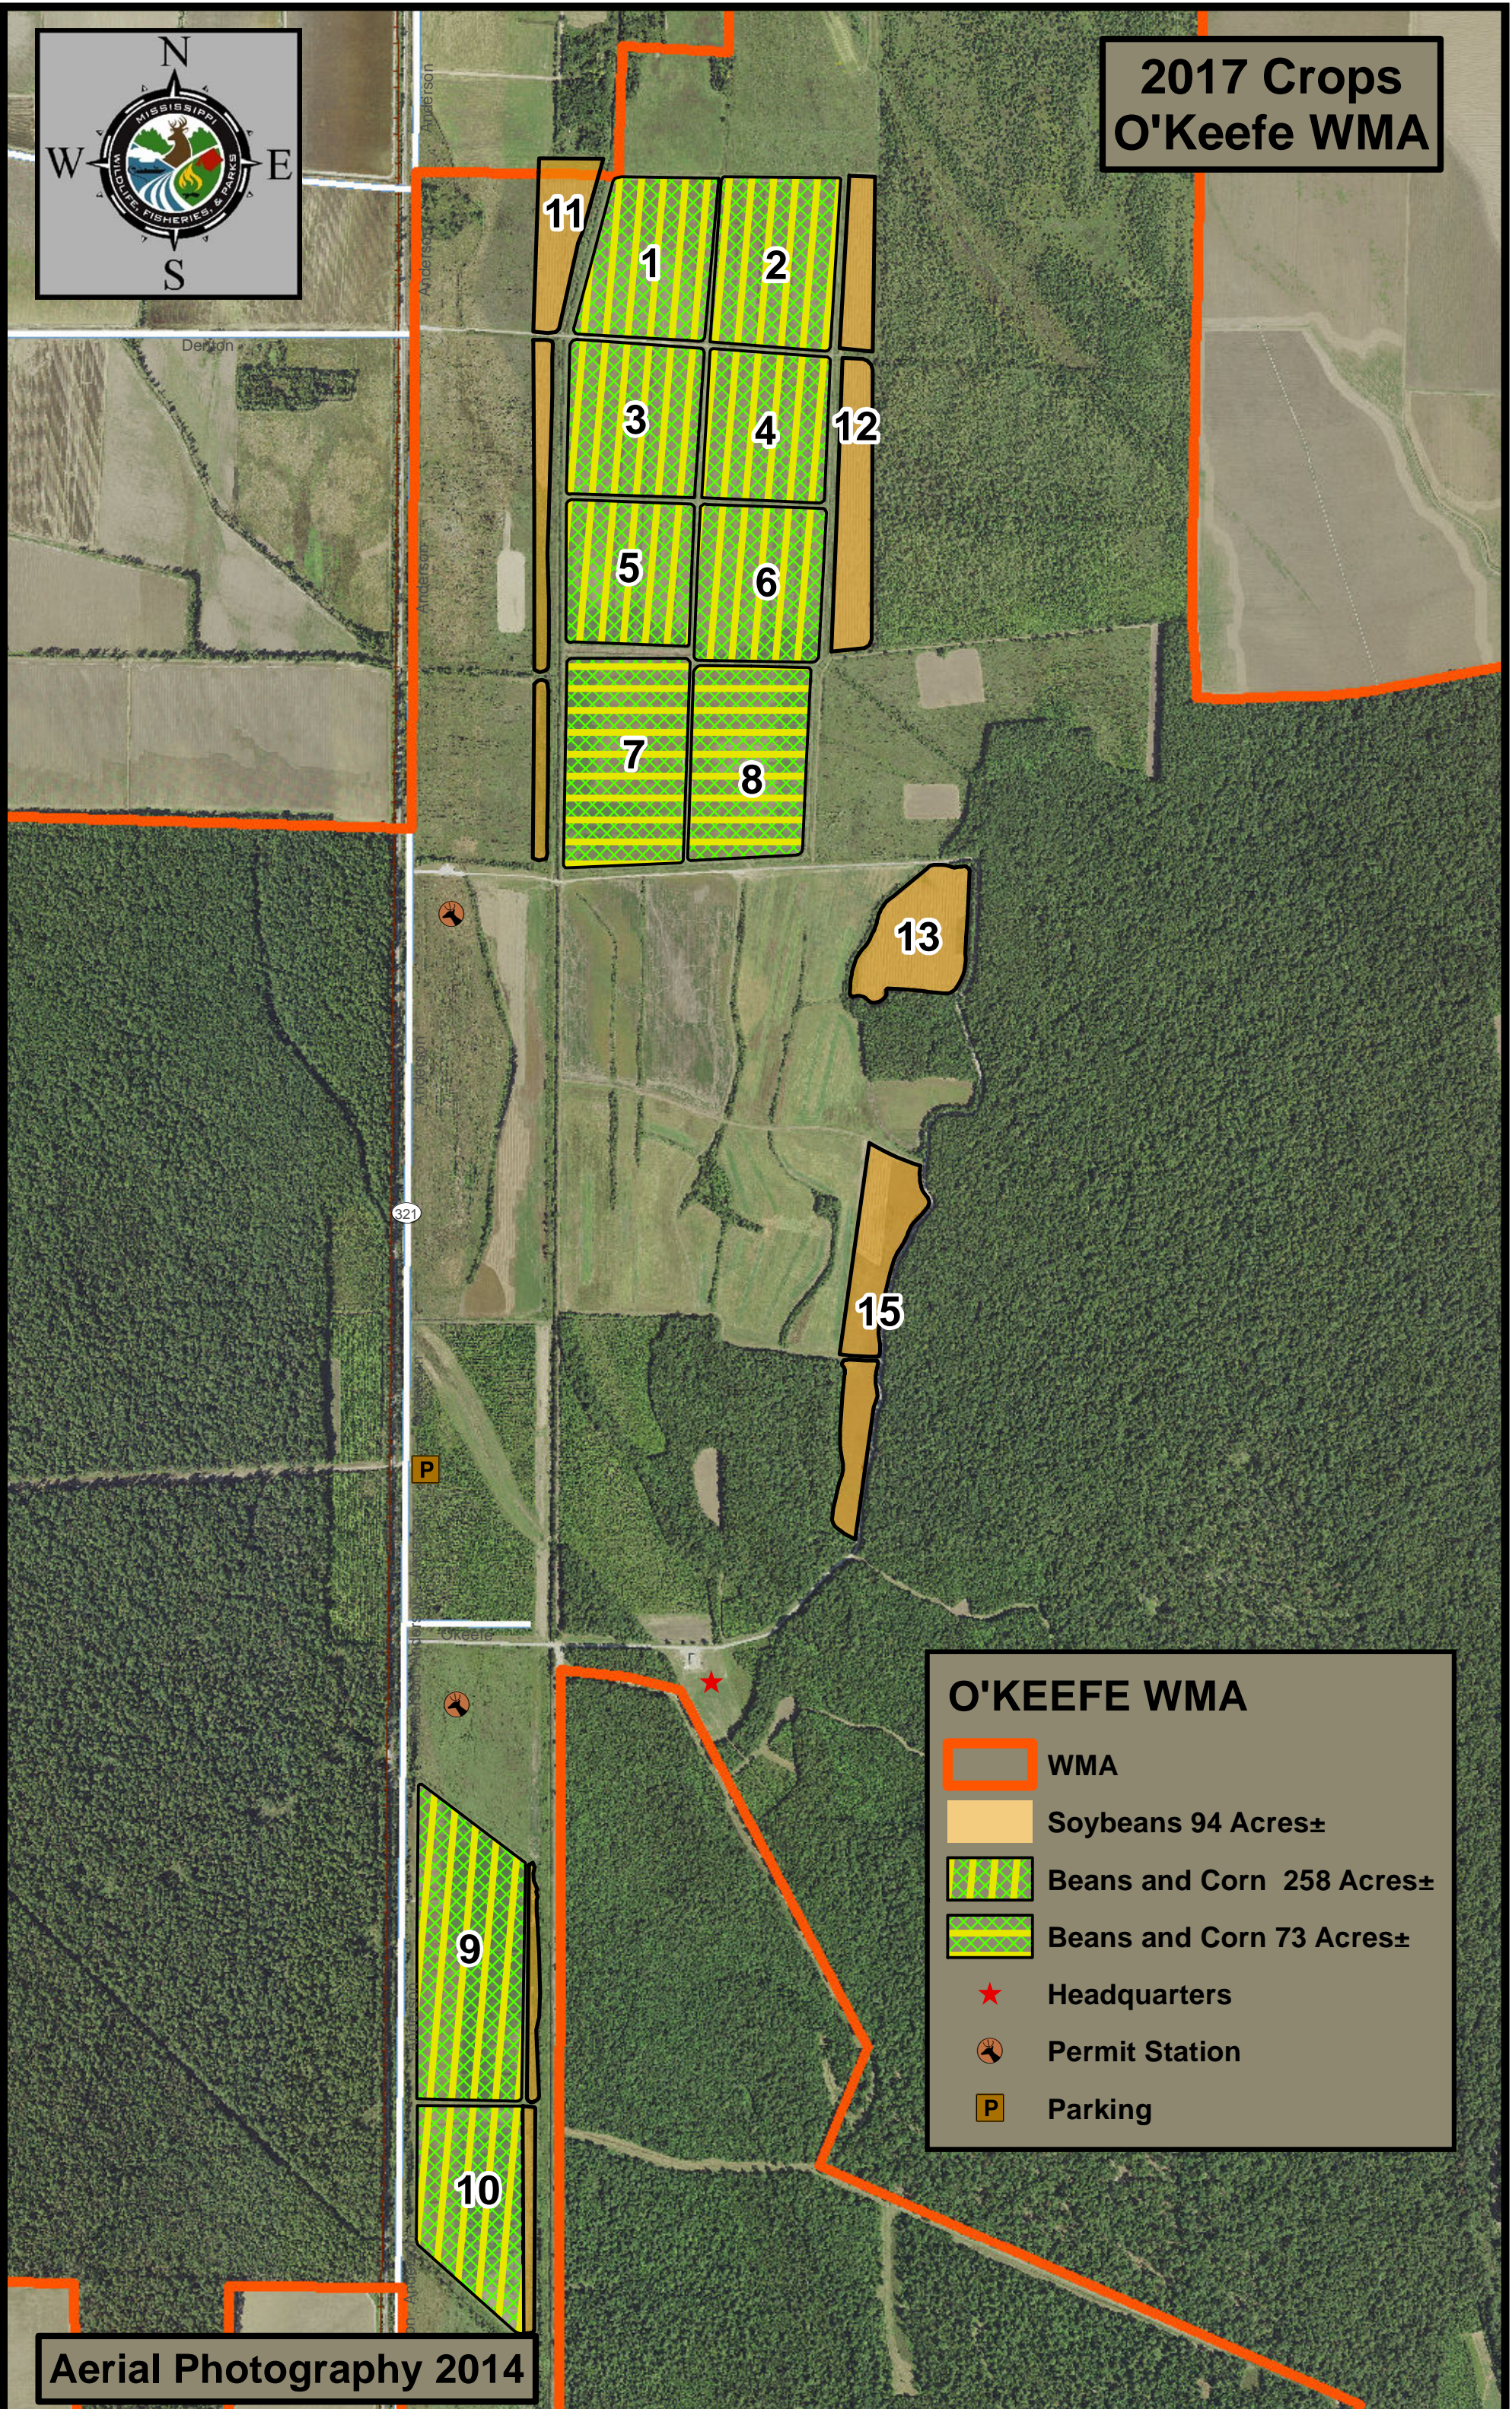

# 2017 Crops O'Keefe WMA

**O'KEEFE WMA**

- WMA
- Soybeans 94 Acres±
- Beans and Corn 258 Acres±
- Beans and Corn 73 Acres±
- Headquarters
- Permit Station
- Parking

Aerial Photography 2014