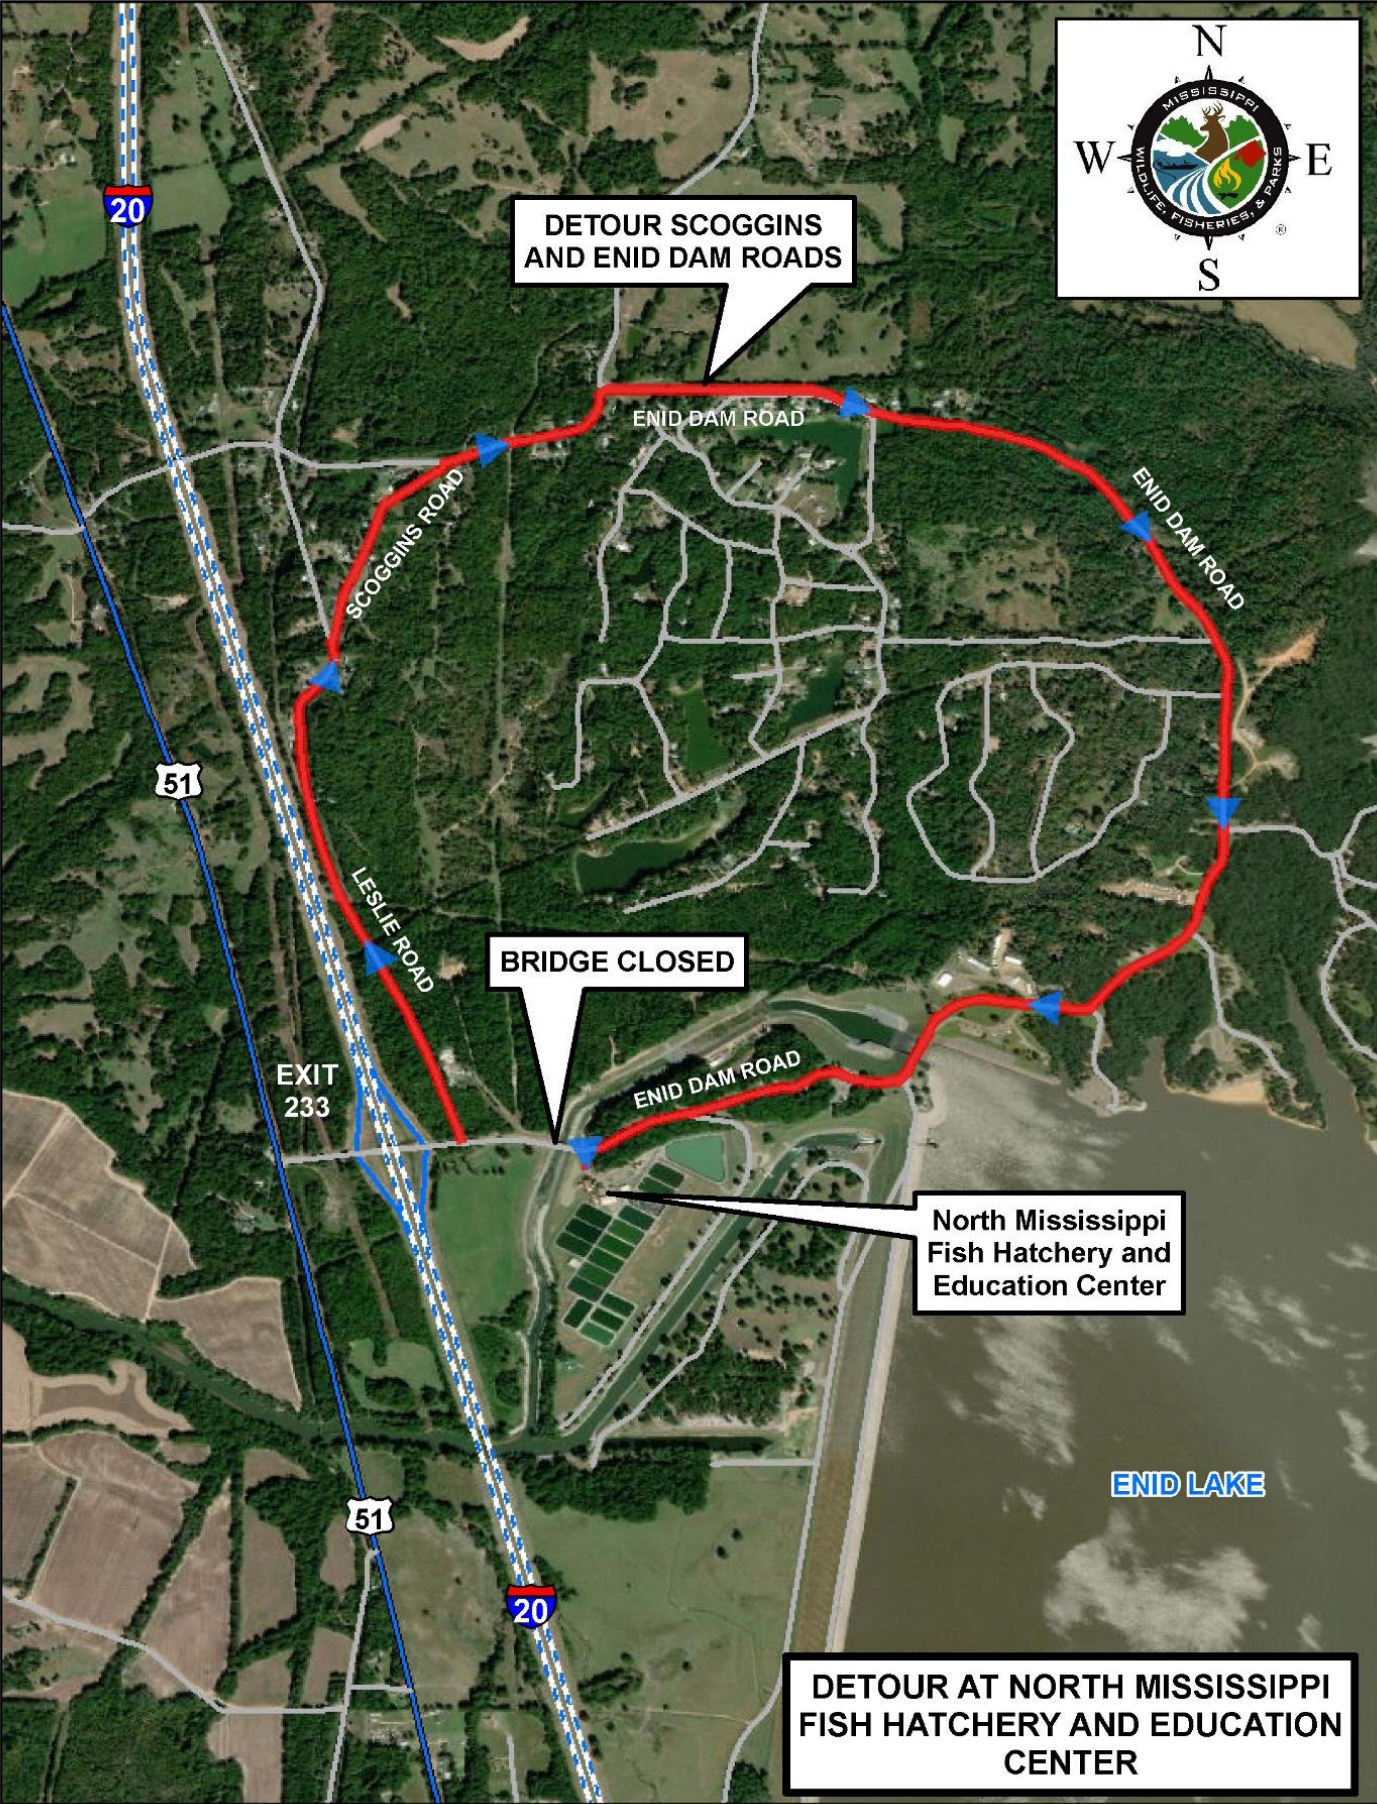

DETOUR SCOGGINS AND ENID DAM ROADS

BRIDGE CLOSED

North Mississippi Fish Hatchery and Education Center

END LAKE

DETOUR AT NORTH MISSISSIPPI FISH HATCHERY AND EDUCATION CENTER

20

51

EXIT 233

51

20

ENID DAM ROAD

SCOGGINS ROAD

LESLIE ROAD

ENID DAM ROAD

ENID DAM ROAD