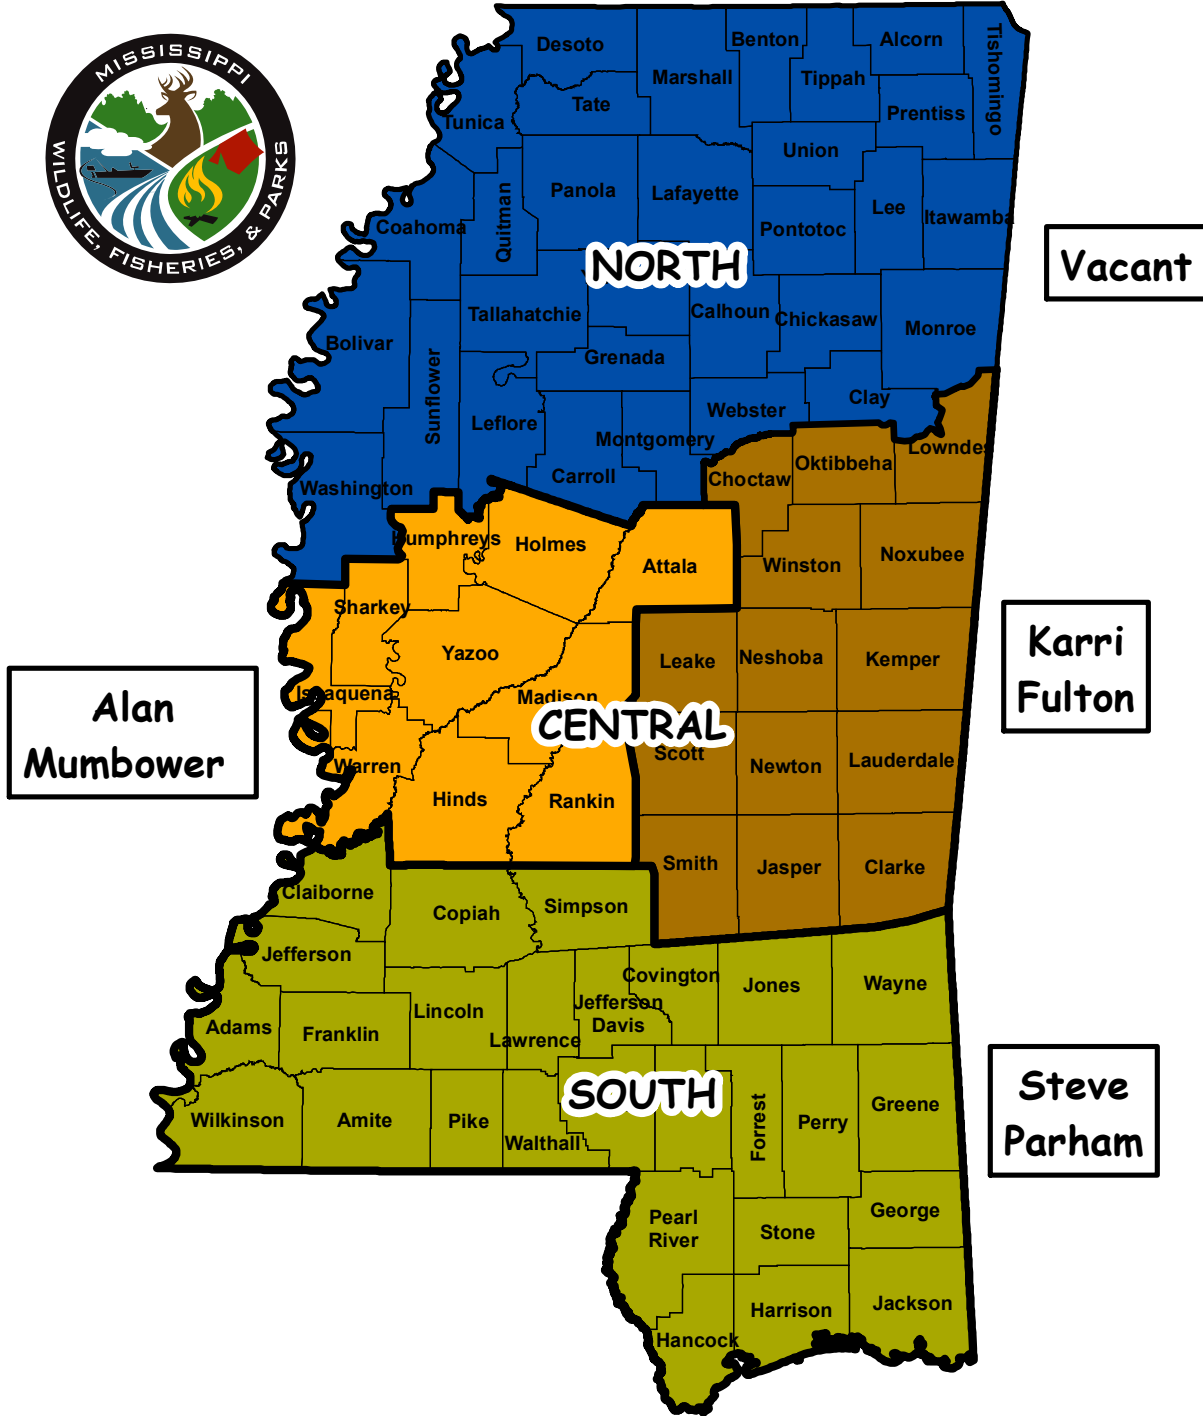

Regional Hunter Education Coordinators

North East Region
Hunter Education Coordinator
Vacant / Contact
601-520-1692
stevep@mdwfp.state.ms.us

Central East Region
Hunter Education Coordinator
Karri Fulton
601-432-2172
KarriF@mdwfp.state.ms.us