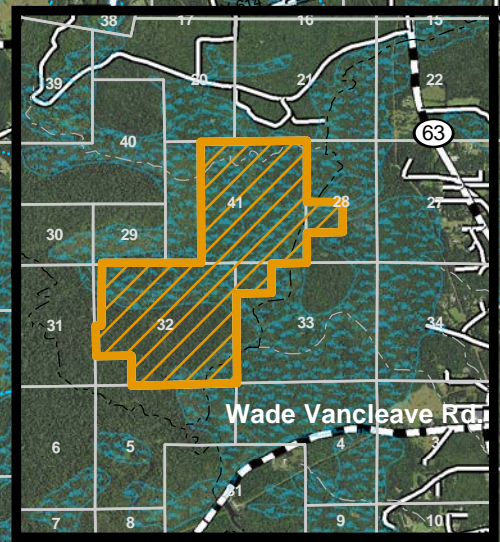

**Ward Bayou
Wildlife Management Area
13,234 Acres**

Jackson
County

2023

Legend

	Headquarters		Open Water
	Permit Station		Marsh
	Information		WMA Boundary
	U.S. Highway		Dog Hunting
	State Highway		Still Hunting Only
	Area Roads		Handicap Area
	Trail		Private Lands
	Streams		

4,000 2,000 0 4,000 Feet

Wade Vanleave Rd

Vancleave

Escatawpa