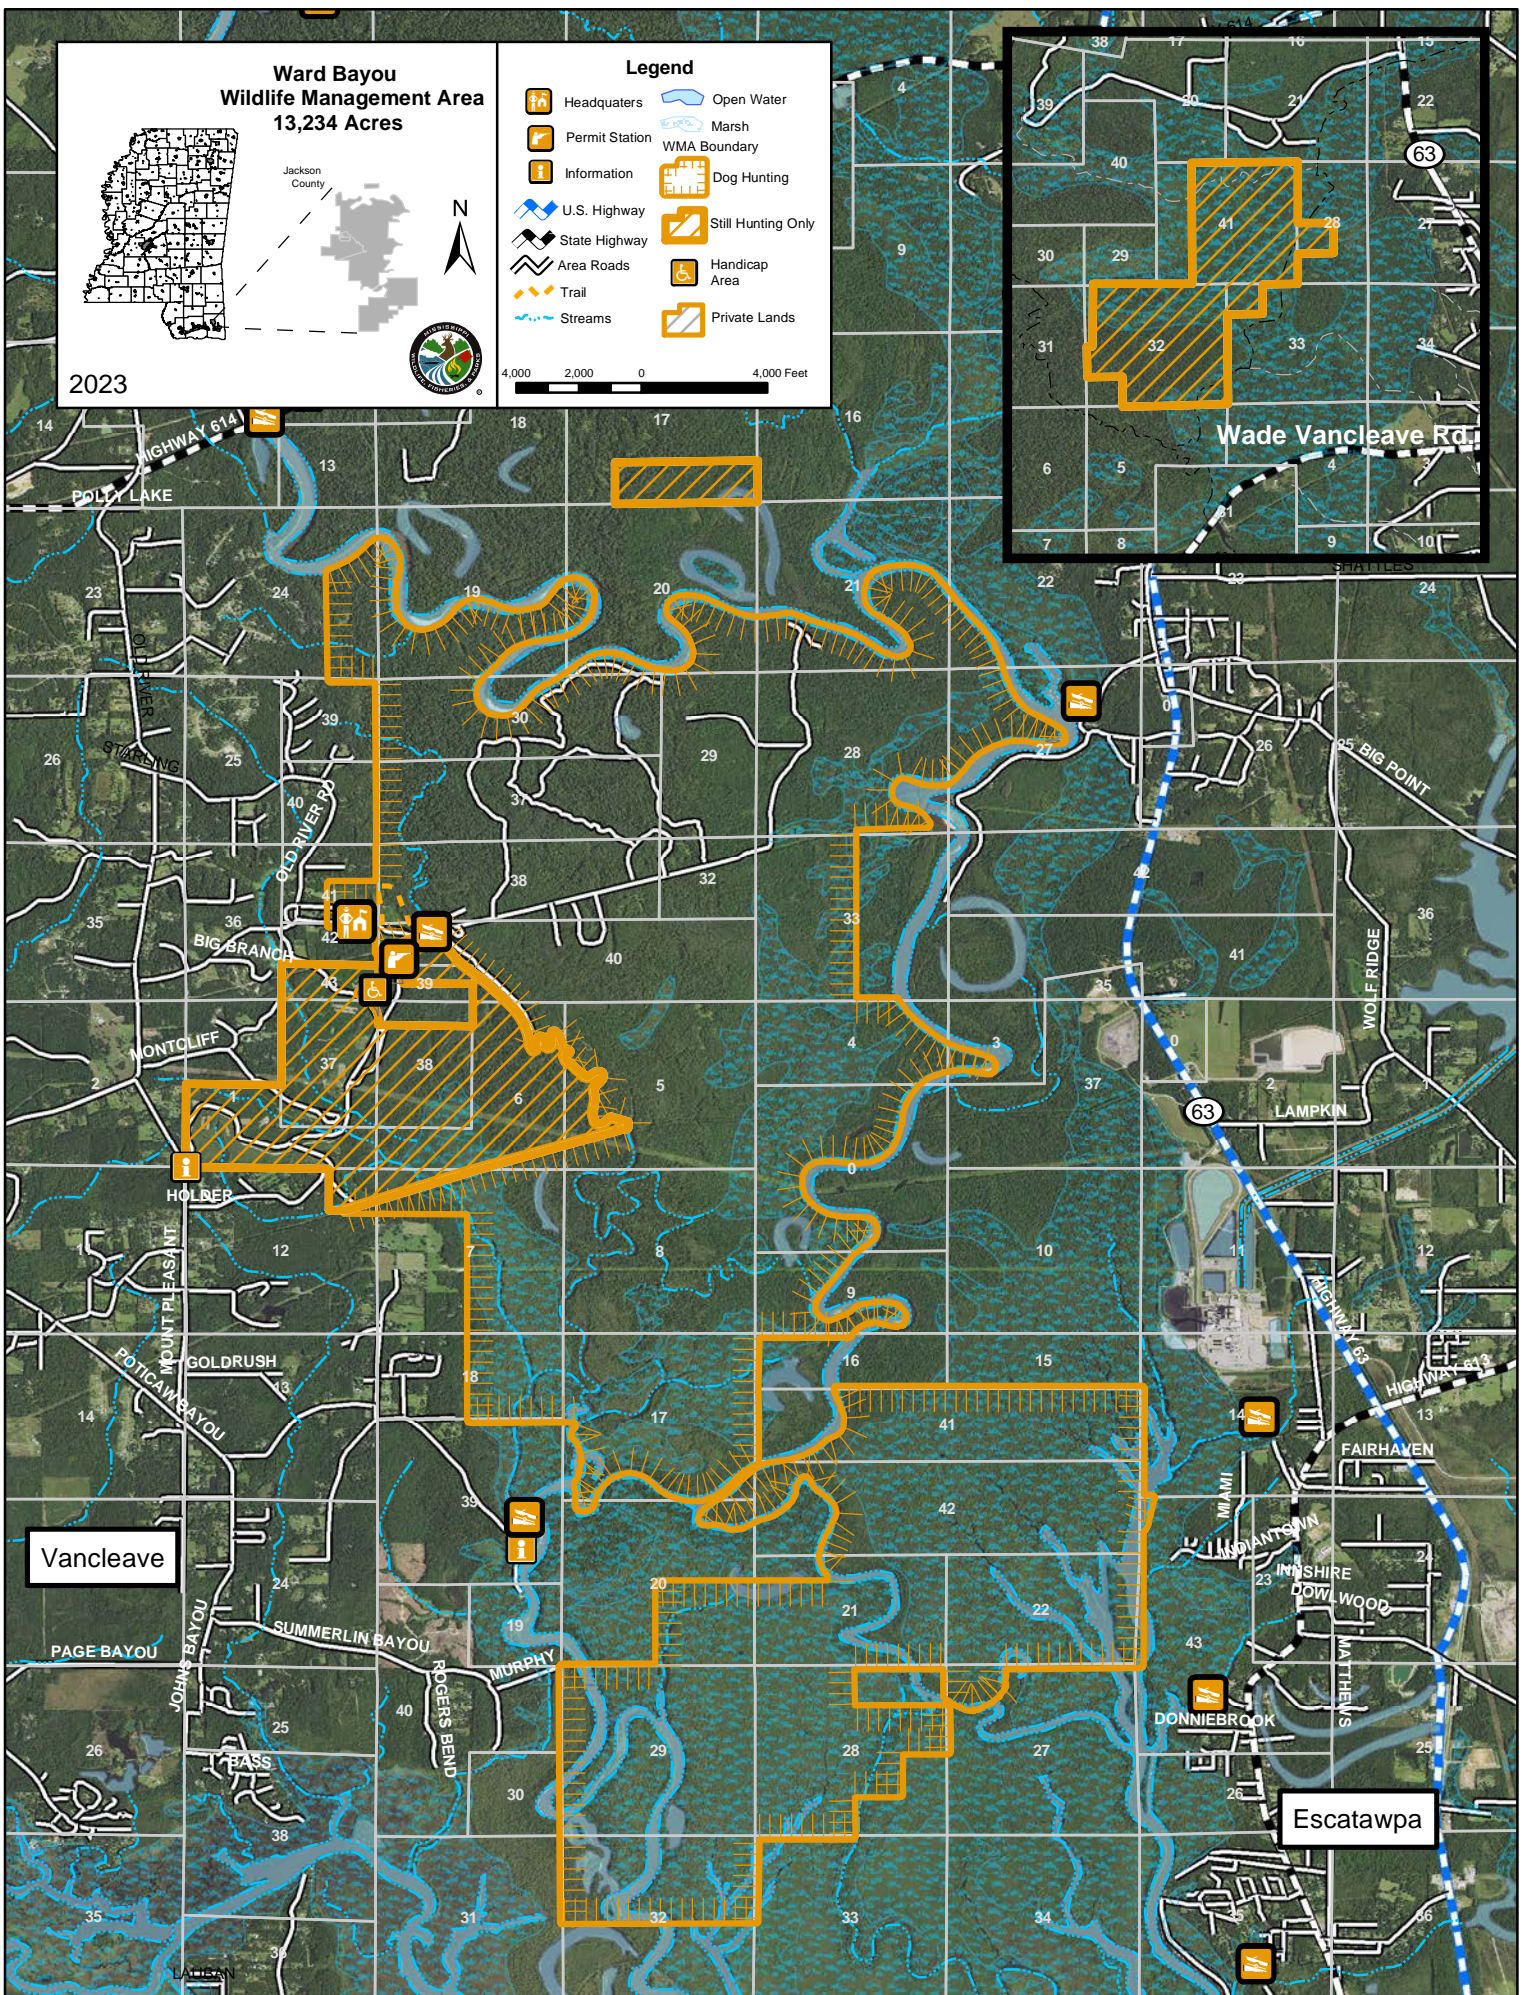

**Ward Bayou
Wildlife Management Area
13,234 Acres**

Jackson
County

2023

Legend

	Headquarters		Open Water
	Permit Station		Marsh
	Information		WMA Boundary
	U.S. Highway		Dog Hunting
	State Highway		Still Hunting Only
	Area Roads		Handicap Area
	Trail		Private Lands
	Streams		

4,000 2,000 0 4,000 Feet

Wade Vanleave Rd

Vancleave

Escatawpa