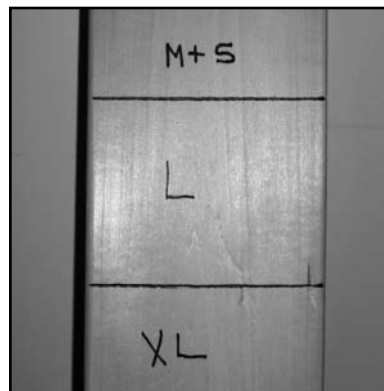

Fur Harvesters Auction Inc Pelt Sizing

Raccoon		
Size	Lenght	Lenght
Jumbo	Over 35"	Over 89 cm
XXXL	32" - 35"	81 - 89 cm
XXL	29" - 32"	74 - 81 cm
XL	27" - 29"	69 - 74 cm
LGE	24" - 27"	61 - 69 cm
LM	22" - 24"	56 - 61 cm
M-S	Under 22"	Under 56 cm

Mark the pelt lengths on your boards

In order to achieve the best results we recommend that you mark the pelt sizes on each board.

Beaver		
Size	Lenght	Lenght
XXXL	Over 70"	Over 178 cm
XXL	65" - 70"	165 - 178 cm
XL	60" - 65"	152.5 - 165 cm
LGE	55" - 60"	140 - 152.5 cm
LM	51" - 55"	129.5 - 140 cm
MED	47" - 51"	119 - 129.5 cm
SM	42" - 47"	107 - 119 cm
CUB	Under 42"	Under 107 cm

This will allow you to properly stretch each pelt at the best possible size. Do not over stretch the pelt, rather stretch to achieve the proper length. Remember that pelts shrink slightly in length when they dry. Pinning something directly on the line will result in losing a size. Ensure you pin over the line, enough so that it retains its size. You can not make a medium pelt into a large pelt, or make a large pelt into an extra-large pelt, without over stretching. This tip is about pinning borderline skins.