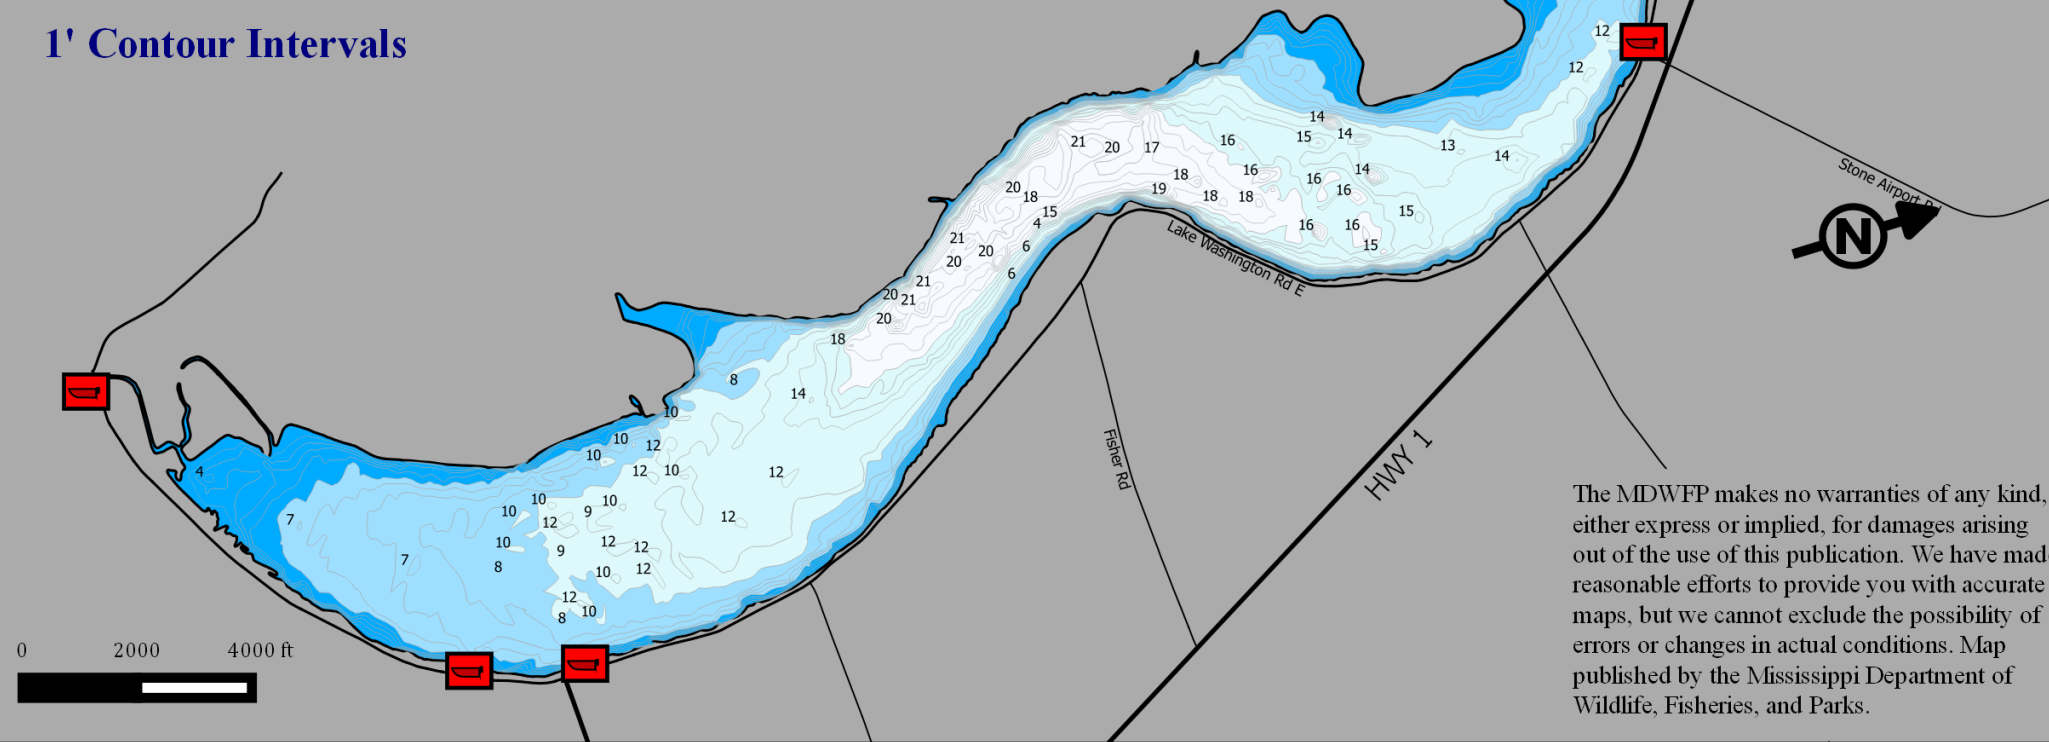

Bureau of Fisheries

Description	
	Boat Ramp

### Vicinity Map

# Lake Washington

Washington County, MS  
3000 Acres

1' Contour Intervals

The MDWFP makes no warranties of any kind, either express or implied, for damages arising out of the use of this publication. We have made reasonable efforts to provide you with accurate maps, but we cannot exclude the possibility of errors or changes in actual conditions. Map published by the Mississippi Department of Wildlife, Fisheries, and Parks.