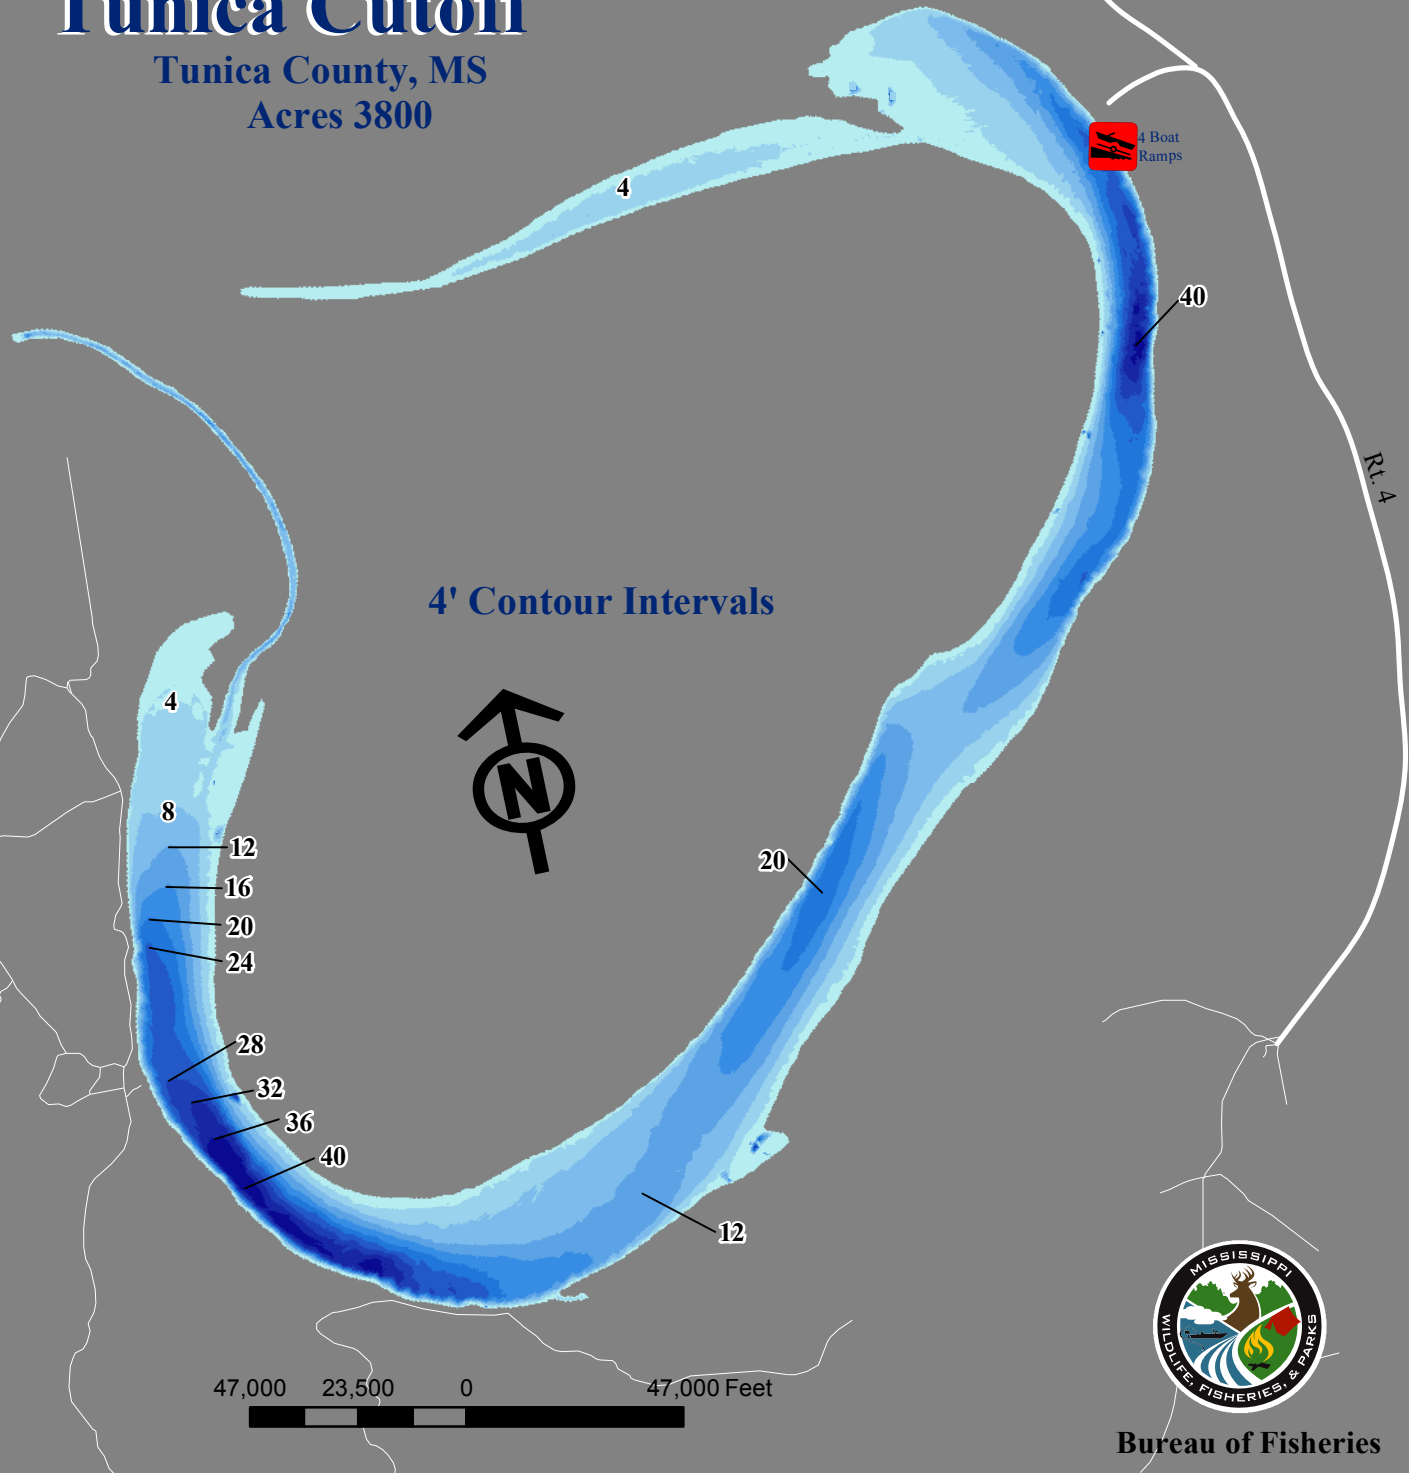

## Vicinity Map

# Tunica Cutoff

Tunica County, MS  
Acres 3800

Description	
Depth	
	0 - 4
	4 - 8
	8 - 12
	12 - 16
	16 - 20
	20 - 24
	24 - 28
	28 - 32
	32 - 36
	36 - 40

The MDWFP makes no warranties of any kind, either express or implied, for damages arising out of the use of this publication. We have made reasonable efforts to provide you with accurate maps, but we cannot exclude the possibility of errors or changes in actual conditions. Map Published by the Mississippi Department of Wildlife Fisheries and Parks GIS Lab.