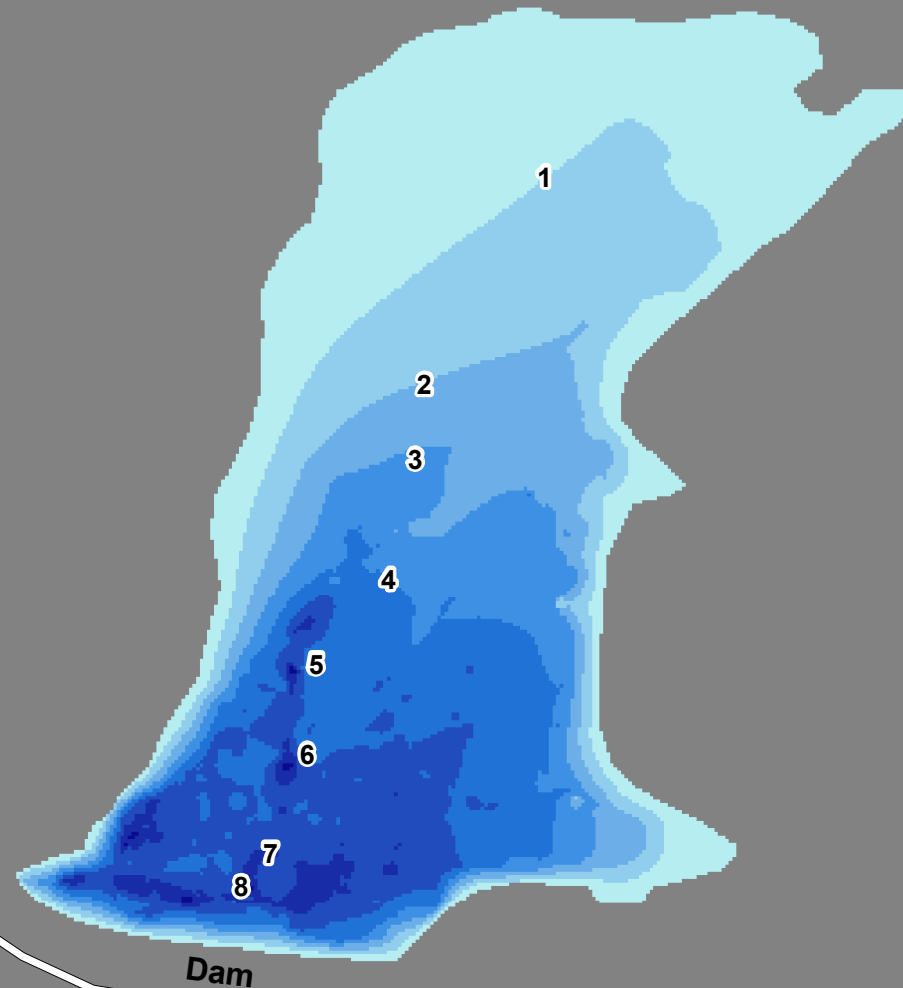

Vicinity Map

Upper Chewalla Duck Pond

Holly Springs National Forest

Marshall County, MS

Acres 10

Description

Depth

	0 - 1
	1 - 2
	2 - 3
	3 - 4
	4 - 5
	5 - 6
	6 - 7
	7 - 8

1' Contour Intervals

FS-660B

The U.S. Forest Service makes no warranties of any kind, either express or implied, for damages arising out of the use of this publication. We have made reasonable efforts to provide you with accurate maps, but we cannot exclude the possibility of errors or changes in actual conditions. Map created by R. Dillard 6/10/2013