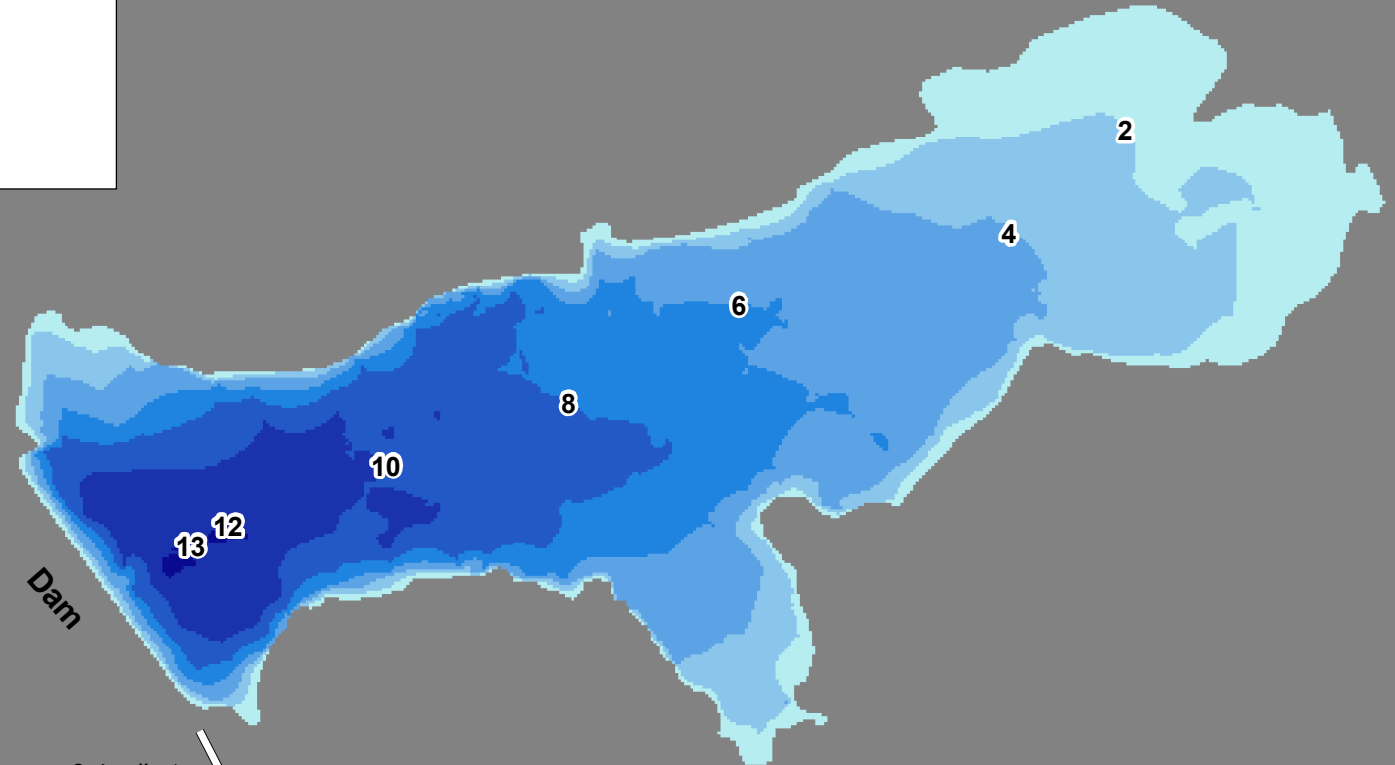

## Vicinity Map

# North Chilli Lake (LT8-8)

Holly Springs National Forest  
Benton County, MS  
Acres 27

## Description

### Depth

	0 - 2
	2 - 4
	4 - 6
	6 - 8
	8 - 10
	10 - 12
	12 - 13

2' Contour Intervals

0 150 300 600 900 1,200  
Feet

The U.S. Forest Service makes no warranties of any kind, either express or implied, for damages arising out of the use of this publication. We have made reasonable efforts to provide you with accurate maps, but we cannot exclude the possibility of errors or changes in actual conditions. Map created by R. Dillard 6/10/2013