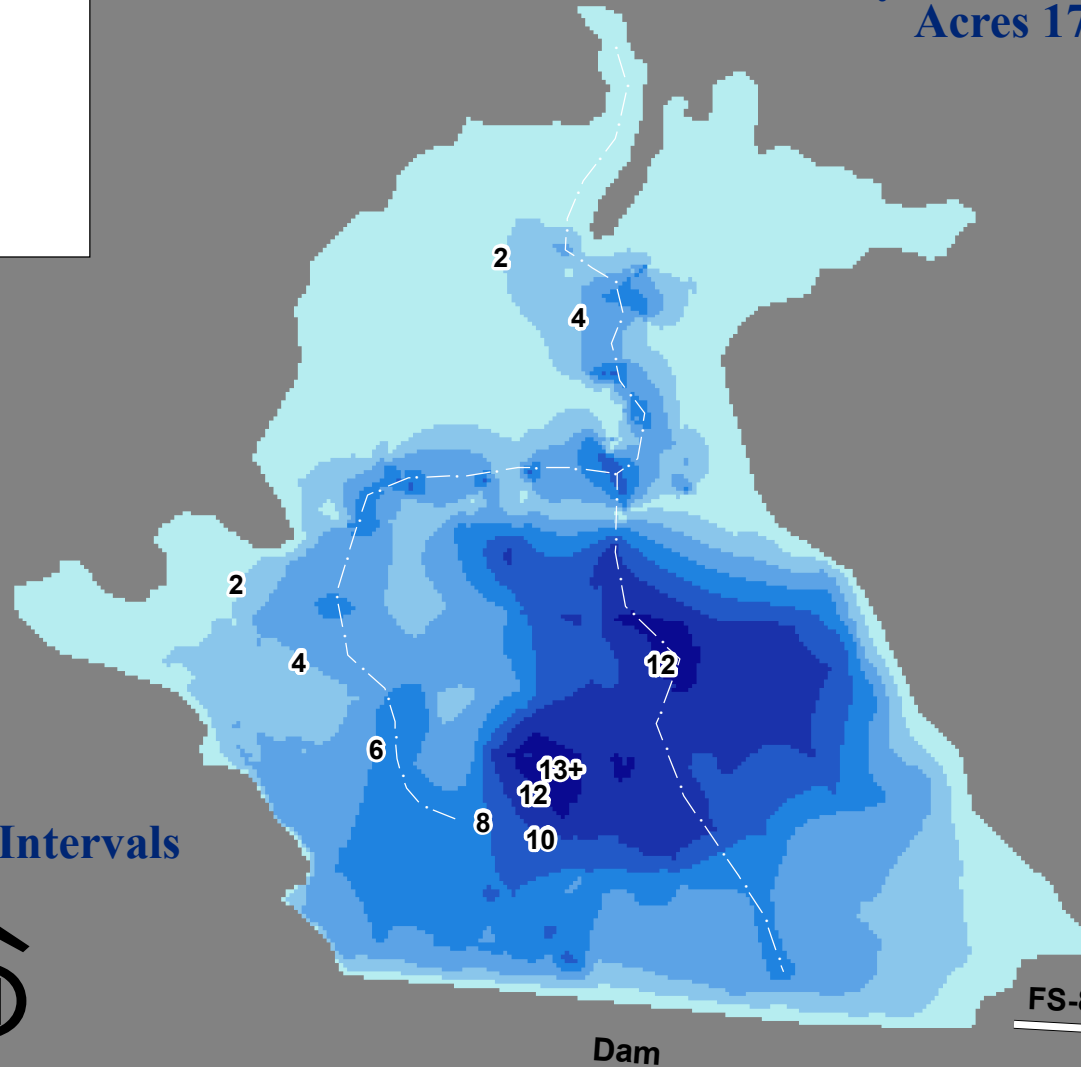

Vicinity Map

Denmark Lake

(Y-14-3)

Holly Springs National Forest
Lafayette County, MS

Acres 17

Description

Depth

	0 - 2
	2 - 4
	4 - 6
	6 - 8
	8 - 10
	10 - 12
	12 - 13+

Creek
Channel

2' Contour Intervals

The U.S. Forest Service makes no warranties of any kind, either express or implied, for damages arising out of the use of this publication. We have made reasonable efforts to provide you with accurate maps, but we cannot exclude the possibility of errors or changes in actual conditions. Map created by R. Dillard 6/10/2013

0 100 200 400 600 800 Feet