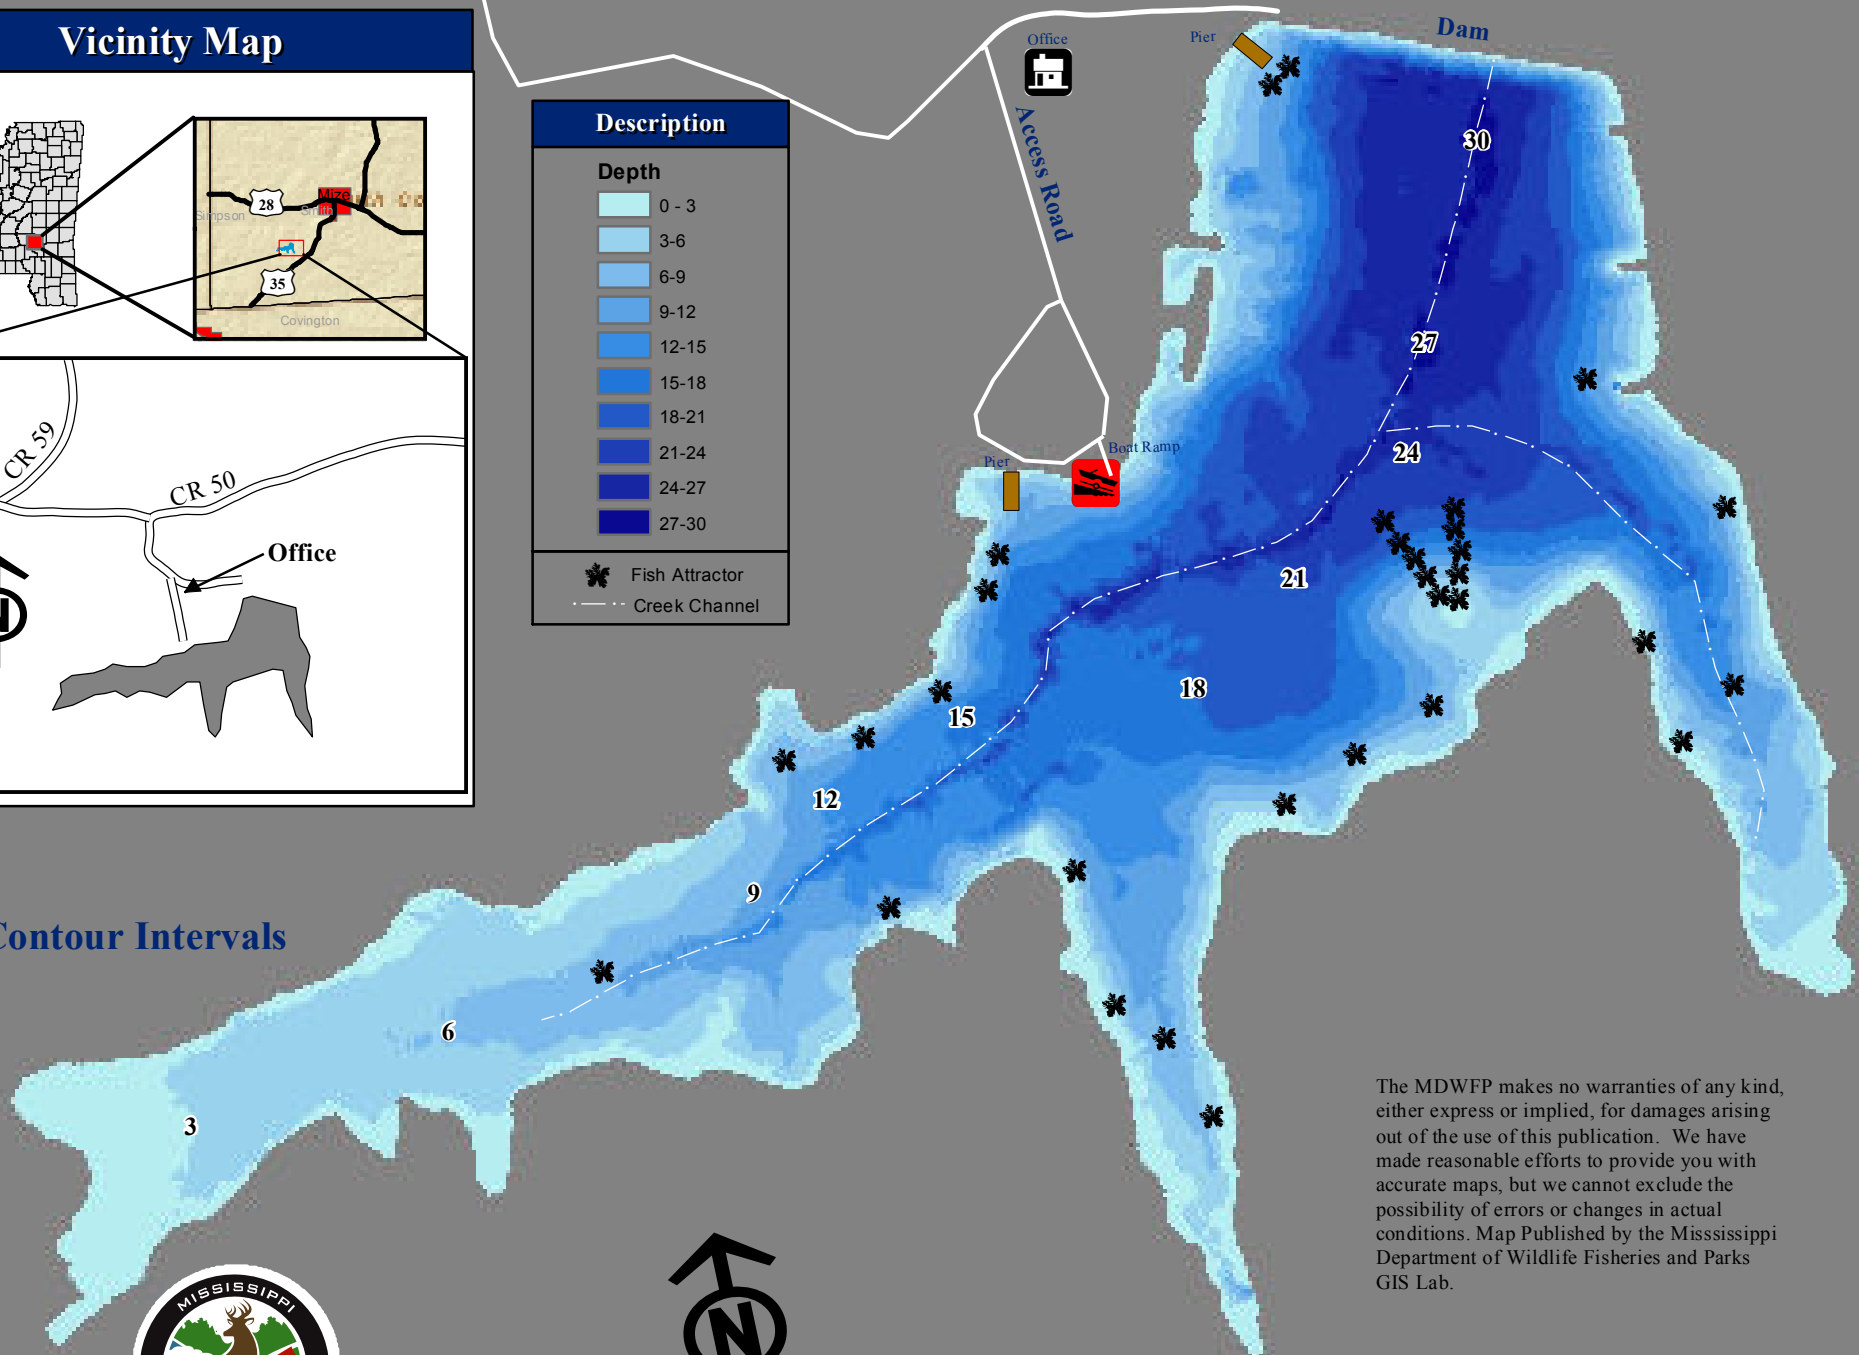

# Vicinity Map

Description	
Depth	
	0 - 3
	3-6
	6-9
	9-12
	12-15
	15-18
	18-21
	21-24
	24-27
	27-30
	Fish Attractor
	Creek Channel

## 3' Contour Intervals

Bureau of Fisheries

The MDWFP makes no warranties of any kind, either express or implied, for damages arising out of the use of this publication. We have made reasonable efforts to provide you with accurate maps, but we cannot exclude the possibility of errors or changes in actual conditions. Map Published by the Mississippi Department of Wildlife Fisheries and Parks GIS Lab.