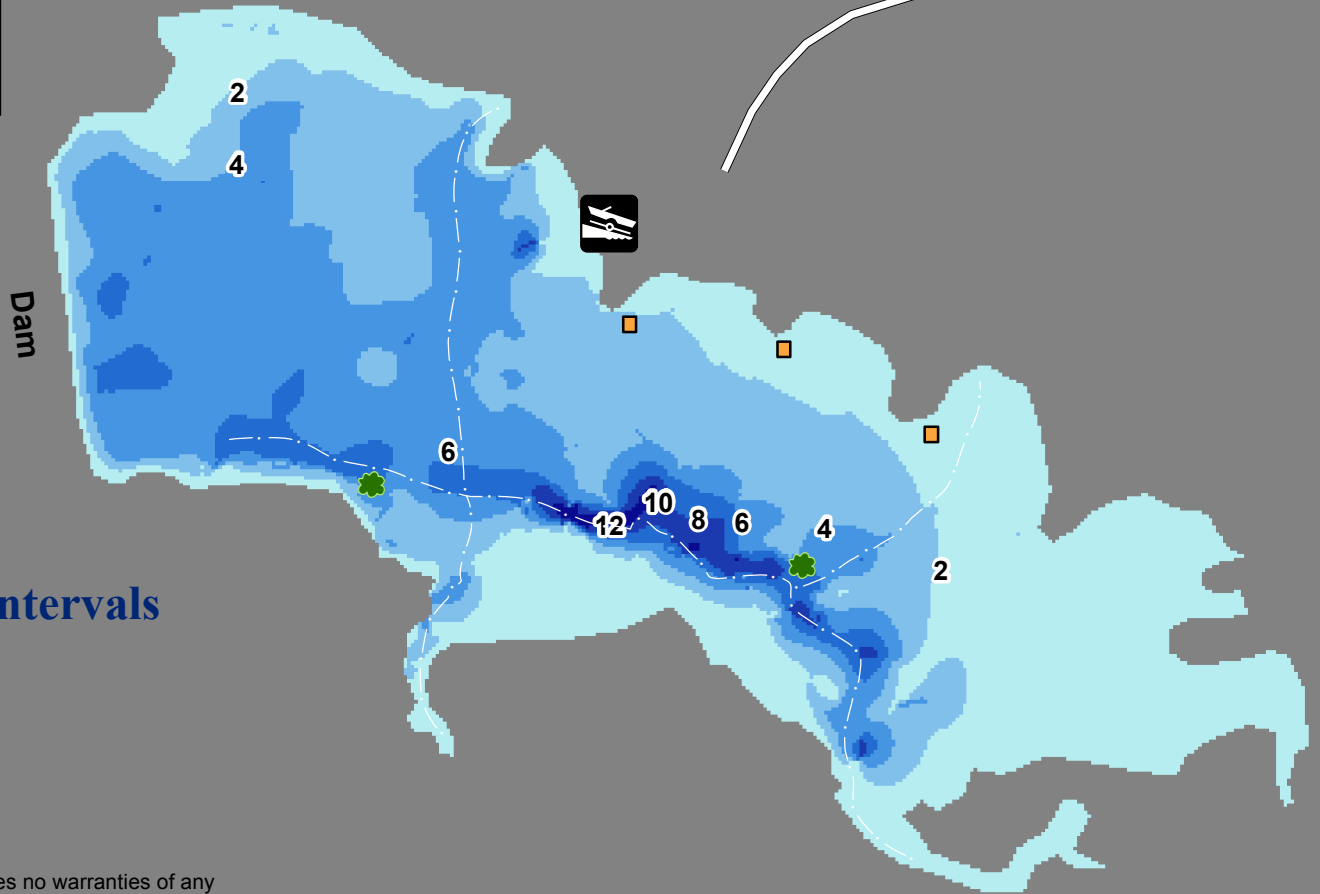

Vicinity Map

Chestnut Lake

(Y-17b-11)

Holly Springs National Forest
Yalobusha County, MS
Acres 23

Description

Depth

Creek Channel

Fish Attractor

Spawning Bed

2' Contour Intervals

The U.S. Forest Service makes no warranties of any kind, either express or implied, for damages arising out of the use of this publication. We have made reasonable efforts to provide you with accurate maps, but we cannot exclude the possibility of errors or changes in actual conditions. Map created by R. Dillard 7/20/2012