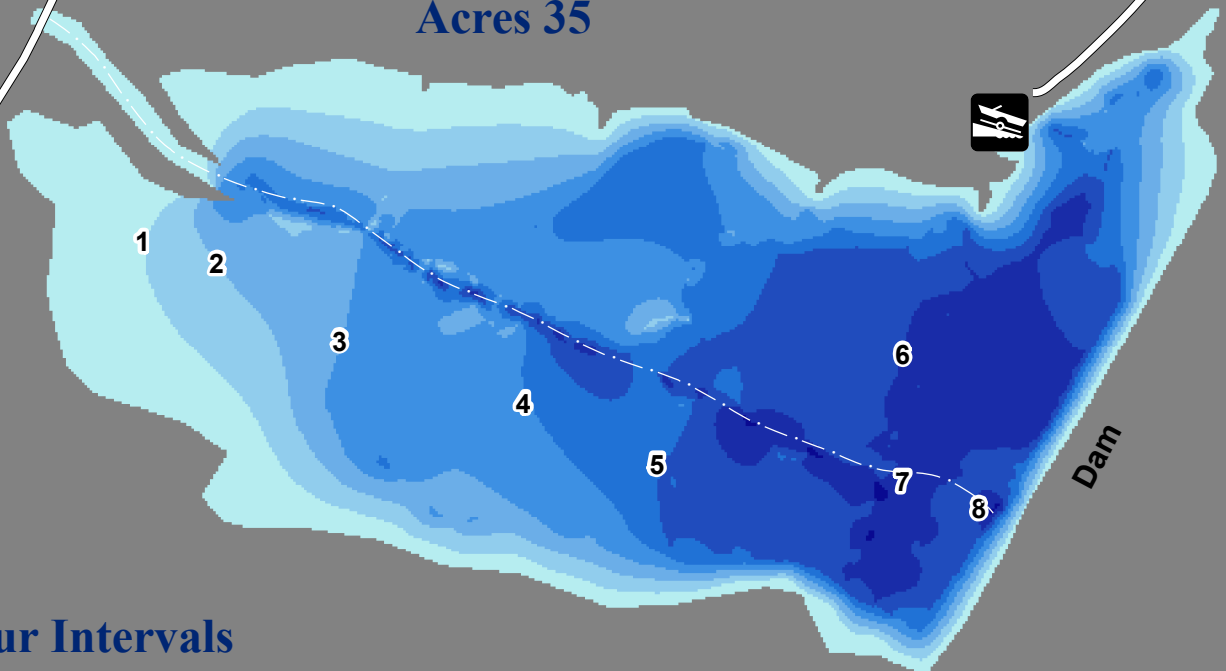

Vicinity Map

Organ Lake (Y-19-C-2)

Holly Springs National Forest
Yalobusha County, MS
Acres 35

FS-802

FS-816

Description

Depth

- 0 - 1
- 1 - 2
- 2 - 3
- 3 - 4
- 4 - 5
- 5 - 6
- 6 - 7
- 7 - 8

Creek Channel

1' Contour Intervals

The U.S. Forest Service makes no warranties of any kind, either express or implied, for damages arising out of the use of this publication. We have made reasonable efforts to provide you with accurate maps, but we cannot exclude the possibility of errors or changes in actual conditions. Map created by R. Dillard 7/20/2012