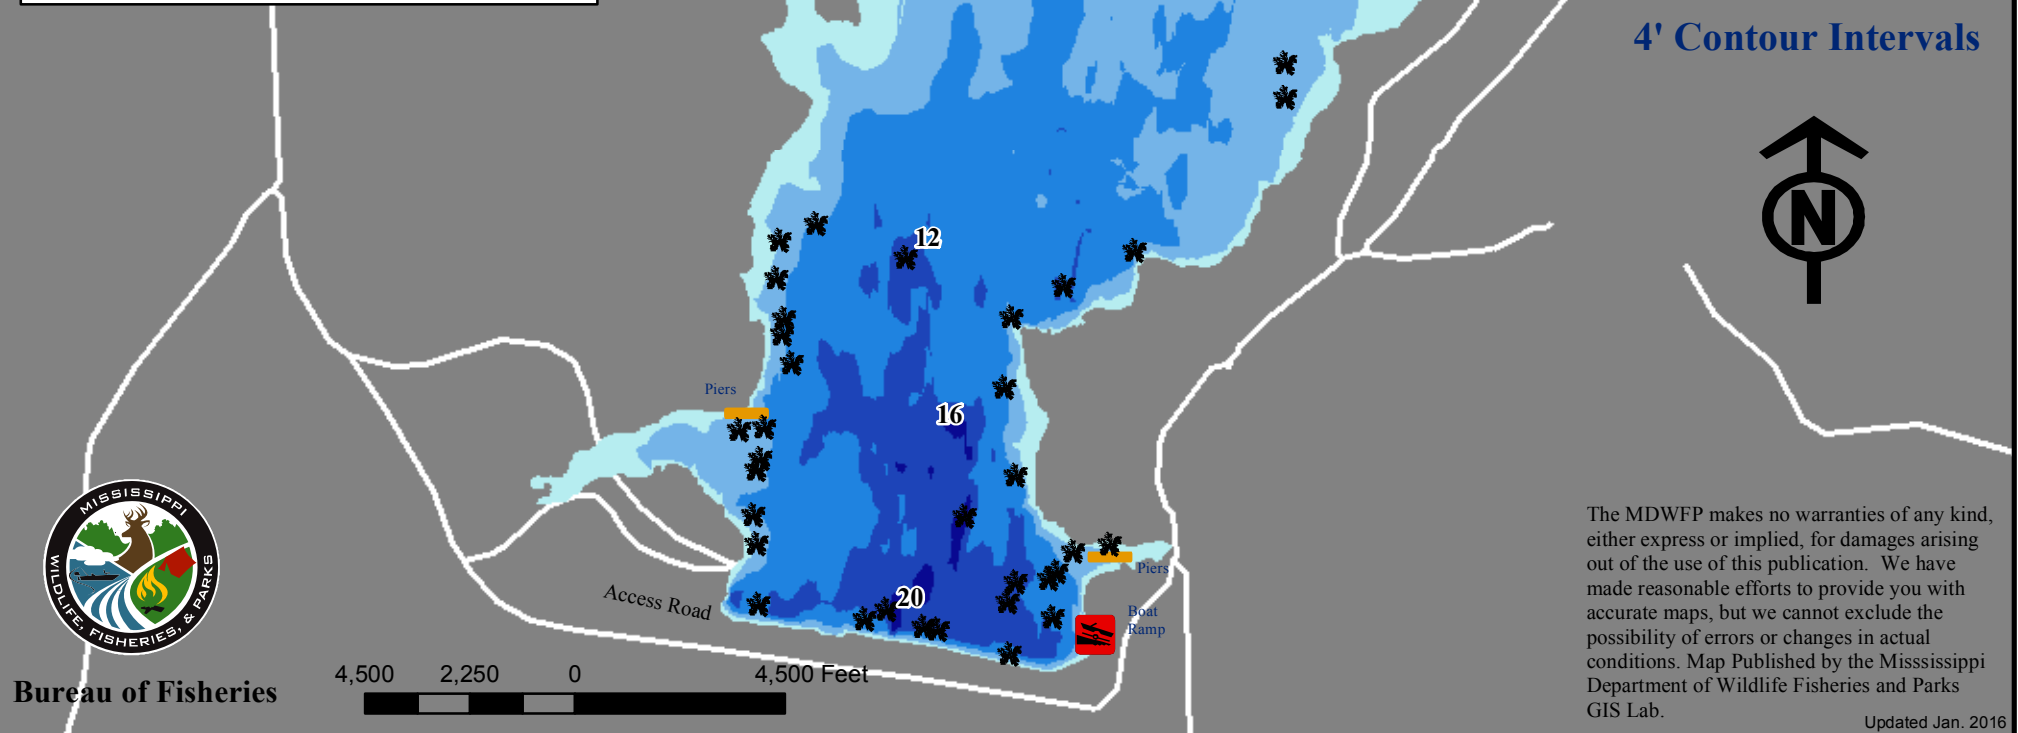

Vicinity Map

Description

Lake Tangipahoa

Percy Quin State Park

Pike County, MS
Acres 700

Bureau of Fisheries

The MDWFP makes no warranties of any kind, either express or implied, for damages arising out of the use of this publication. We have made reasonable efforts to provide you with accurate maps, but we cannot exclude the possibility of errors or changes in actual conditions. Map Published by the Mississippi Department of Wildlife Fisheries and Parks GIS Lab.