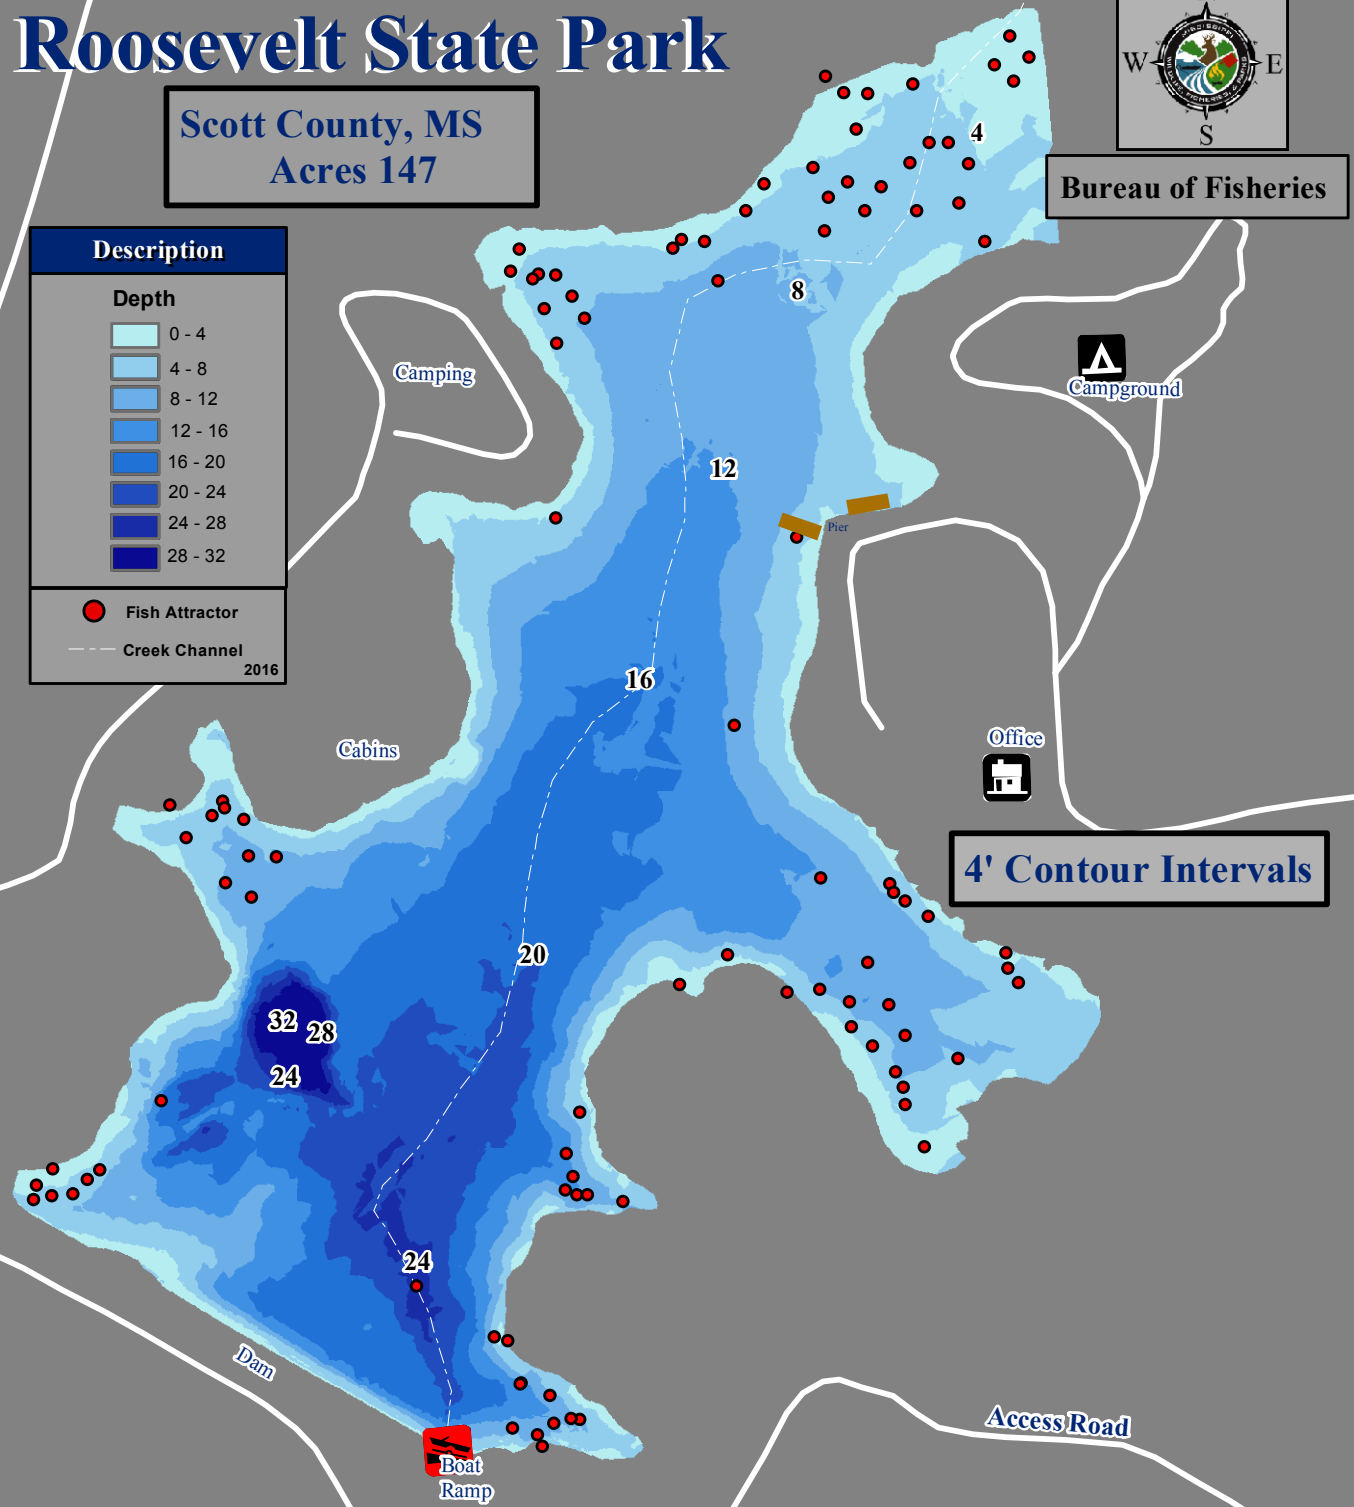

Vicinity Map

Roosevelt State Park

Scott County, MS
Acres 147

Bureau of Fisheries

Description

Depth

- Fish Attractor
- Creek Channel 2016

4' Contour Intervals

The MDWFP makes no warranties of any kind, either express or implied, for damages arising out of the use of this publication. We have made reasonable efforts to provide you with accurate maps, but we cannot exclude the possibility of errors or changes in actual conditions. Map Published by the Mississippi Department of Wildlife Fisheries and Parks GIS Lab.