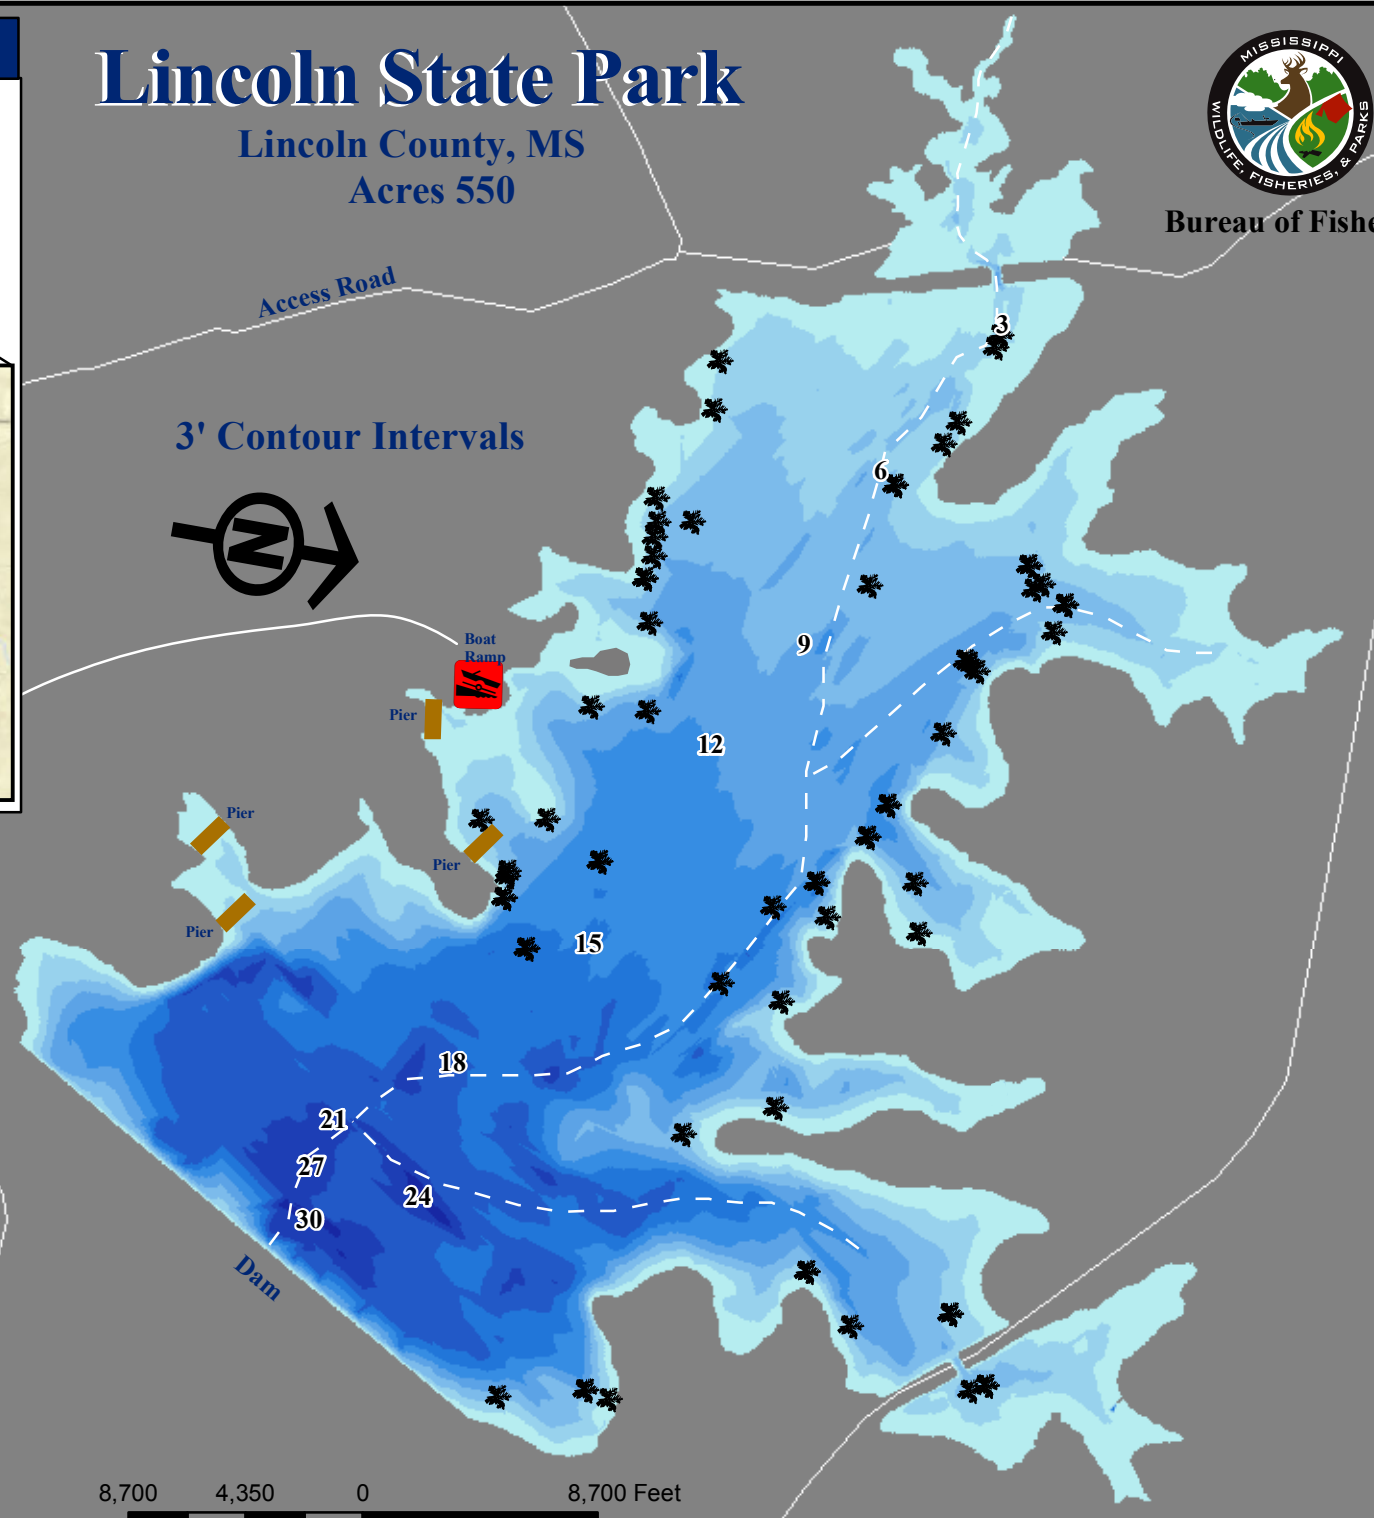

## Vicinity Map

# Lincoln State Park

Lincoln County, MS  
Acres 550

Bureau of Fisheries

3' Contour Intervals

Description	
<b>Depth</b>	
	0 - 3
	3 - 6
	6 - 9
	9 - 12
	12 - 15
	15 - 18
	18 - 21
	21 - 24
	24 - 27
	27 - 30
	Fish Attractors
	Creek Channel