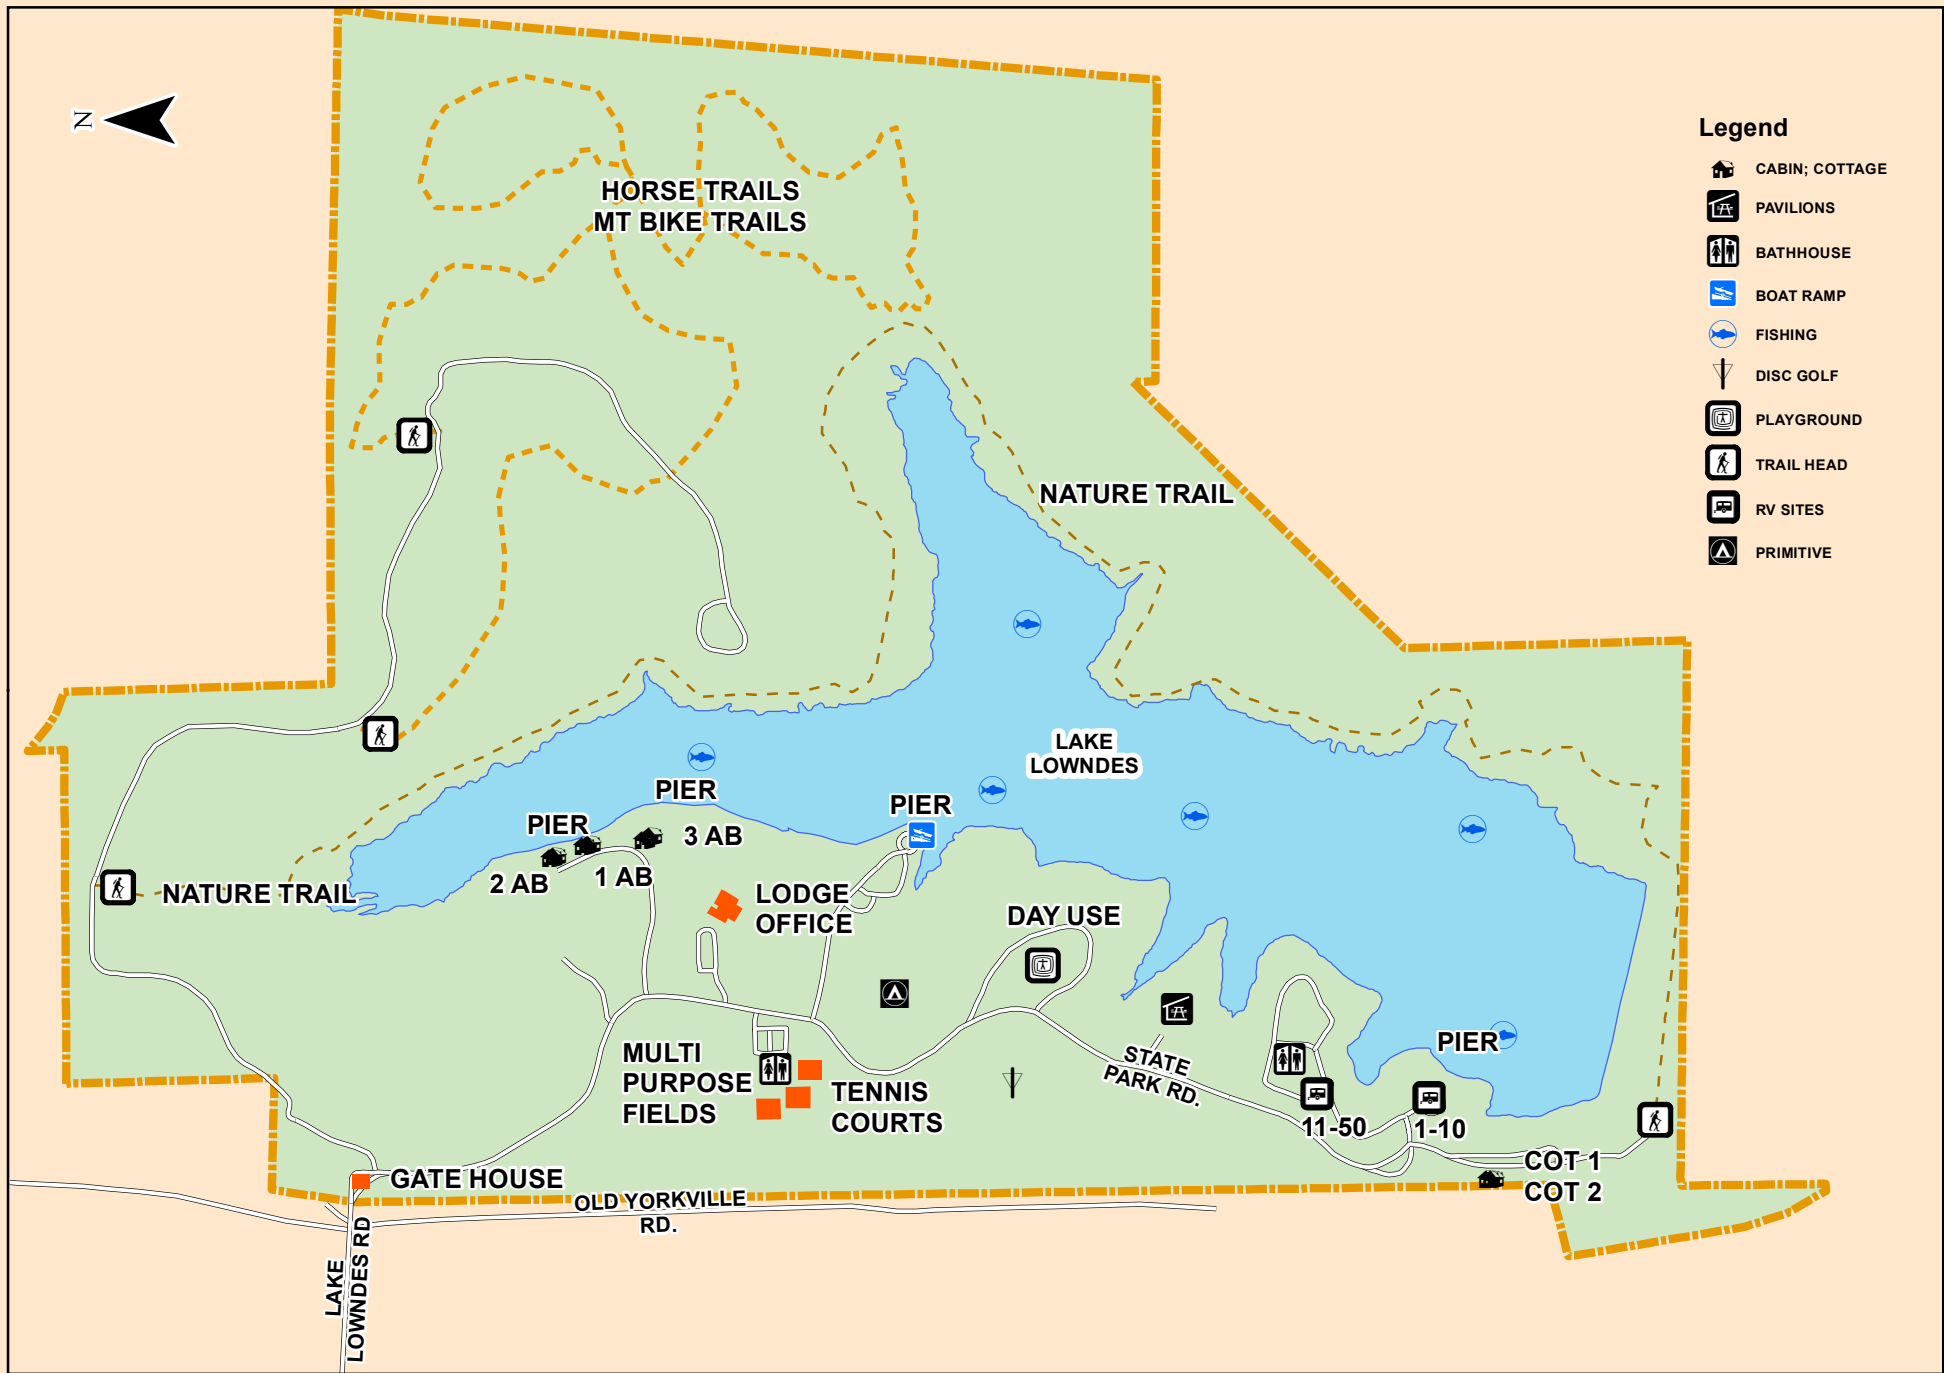

### Legend

-  CABIN; COTTAGE
-  PAVILIONS
-  BATHHOUSE
-  BOAT RAMP
-  FISHING
-  DISC GOLF
-  PLAYGROUND
-  TRAIL HEAD
-  RV SITES
-  PRIMITIVE

# LAKE LOWNDES STATE PARK SITE PLAN