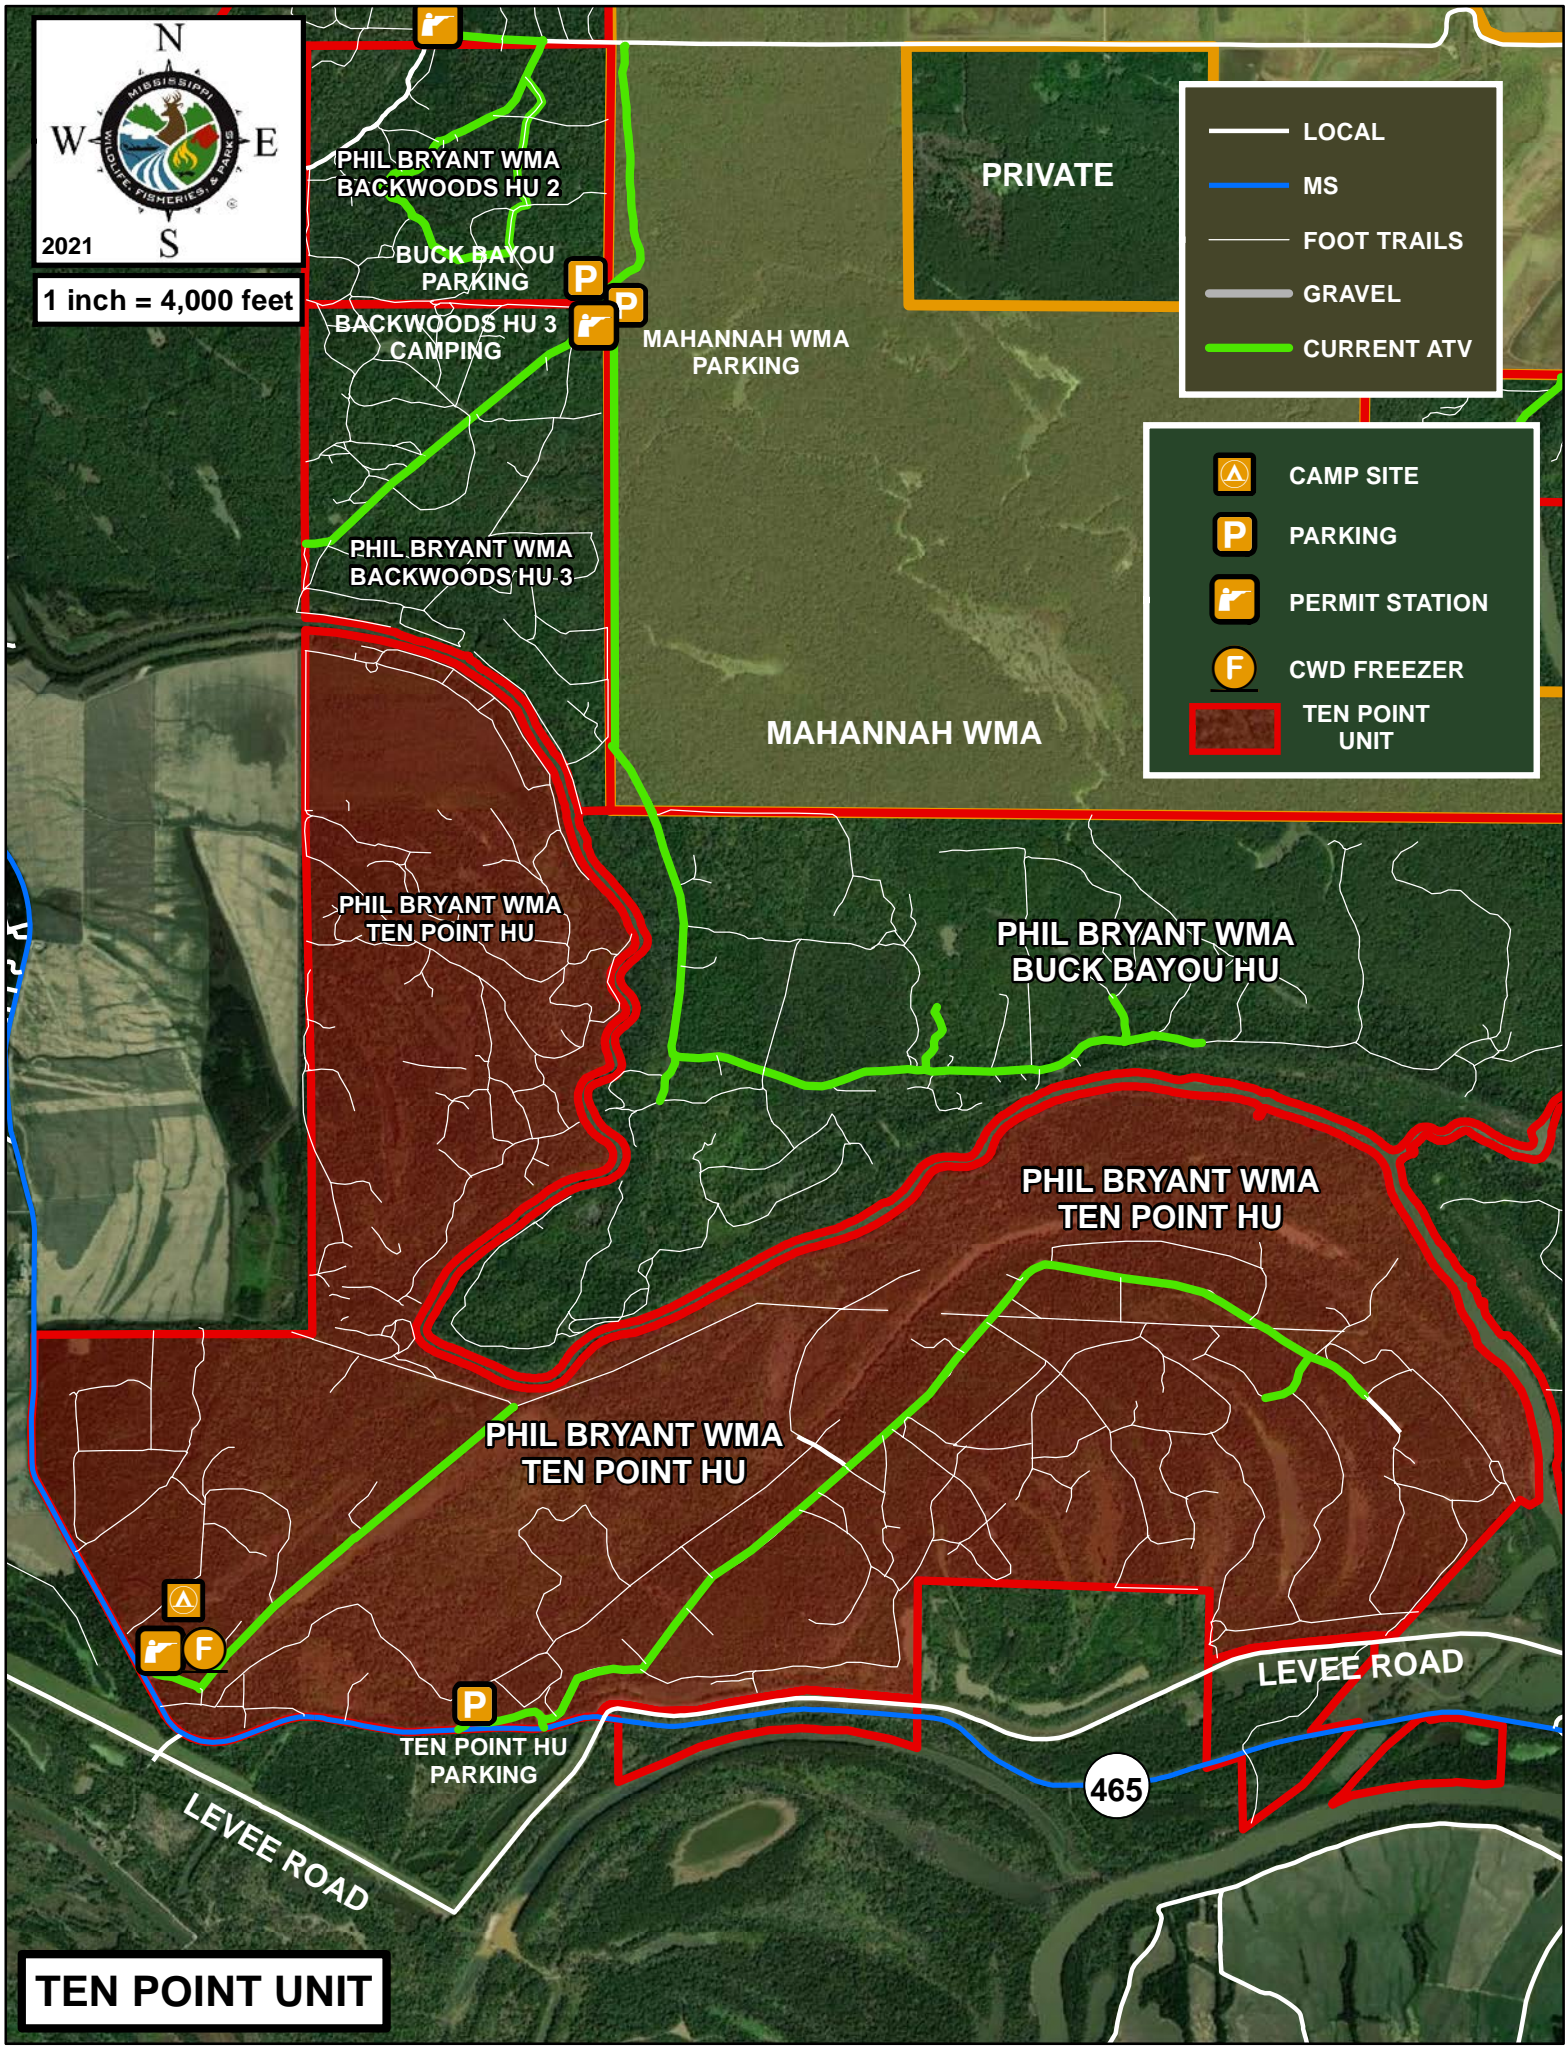

1 inch = 4,000 feet

- LOCAL
- MS
- FOOT TRAILS
- GRAVEL
- CURRENT ATV

- CAMP SITE
- PARKING
- PERMIT STATION
- CWD FREEZER
- TEN POINT UNIT

TEN POINT UNIT