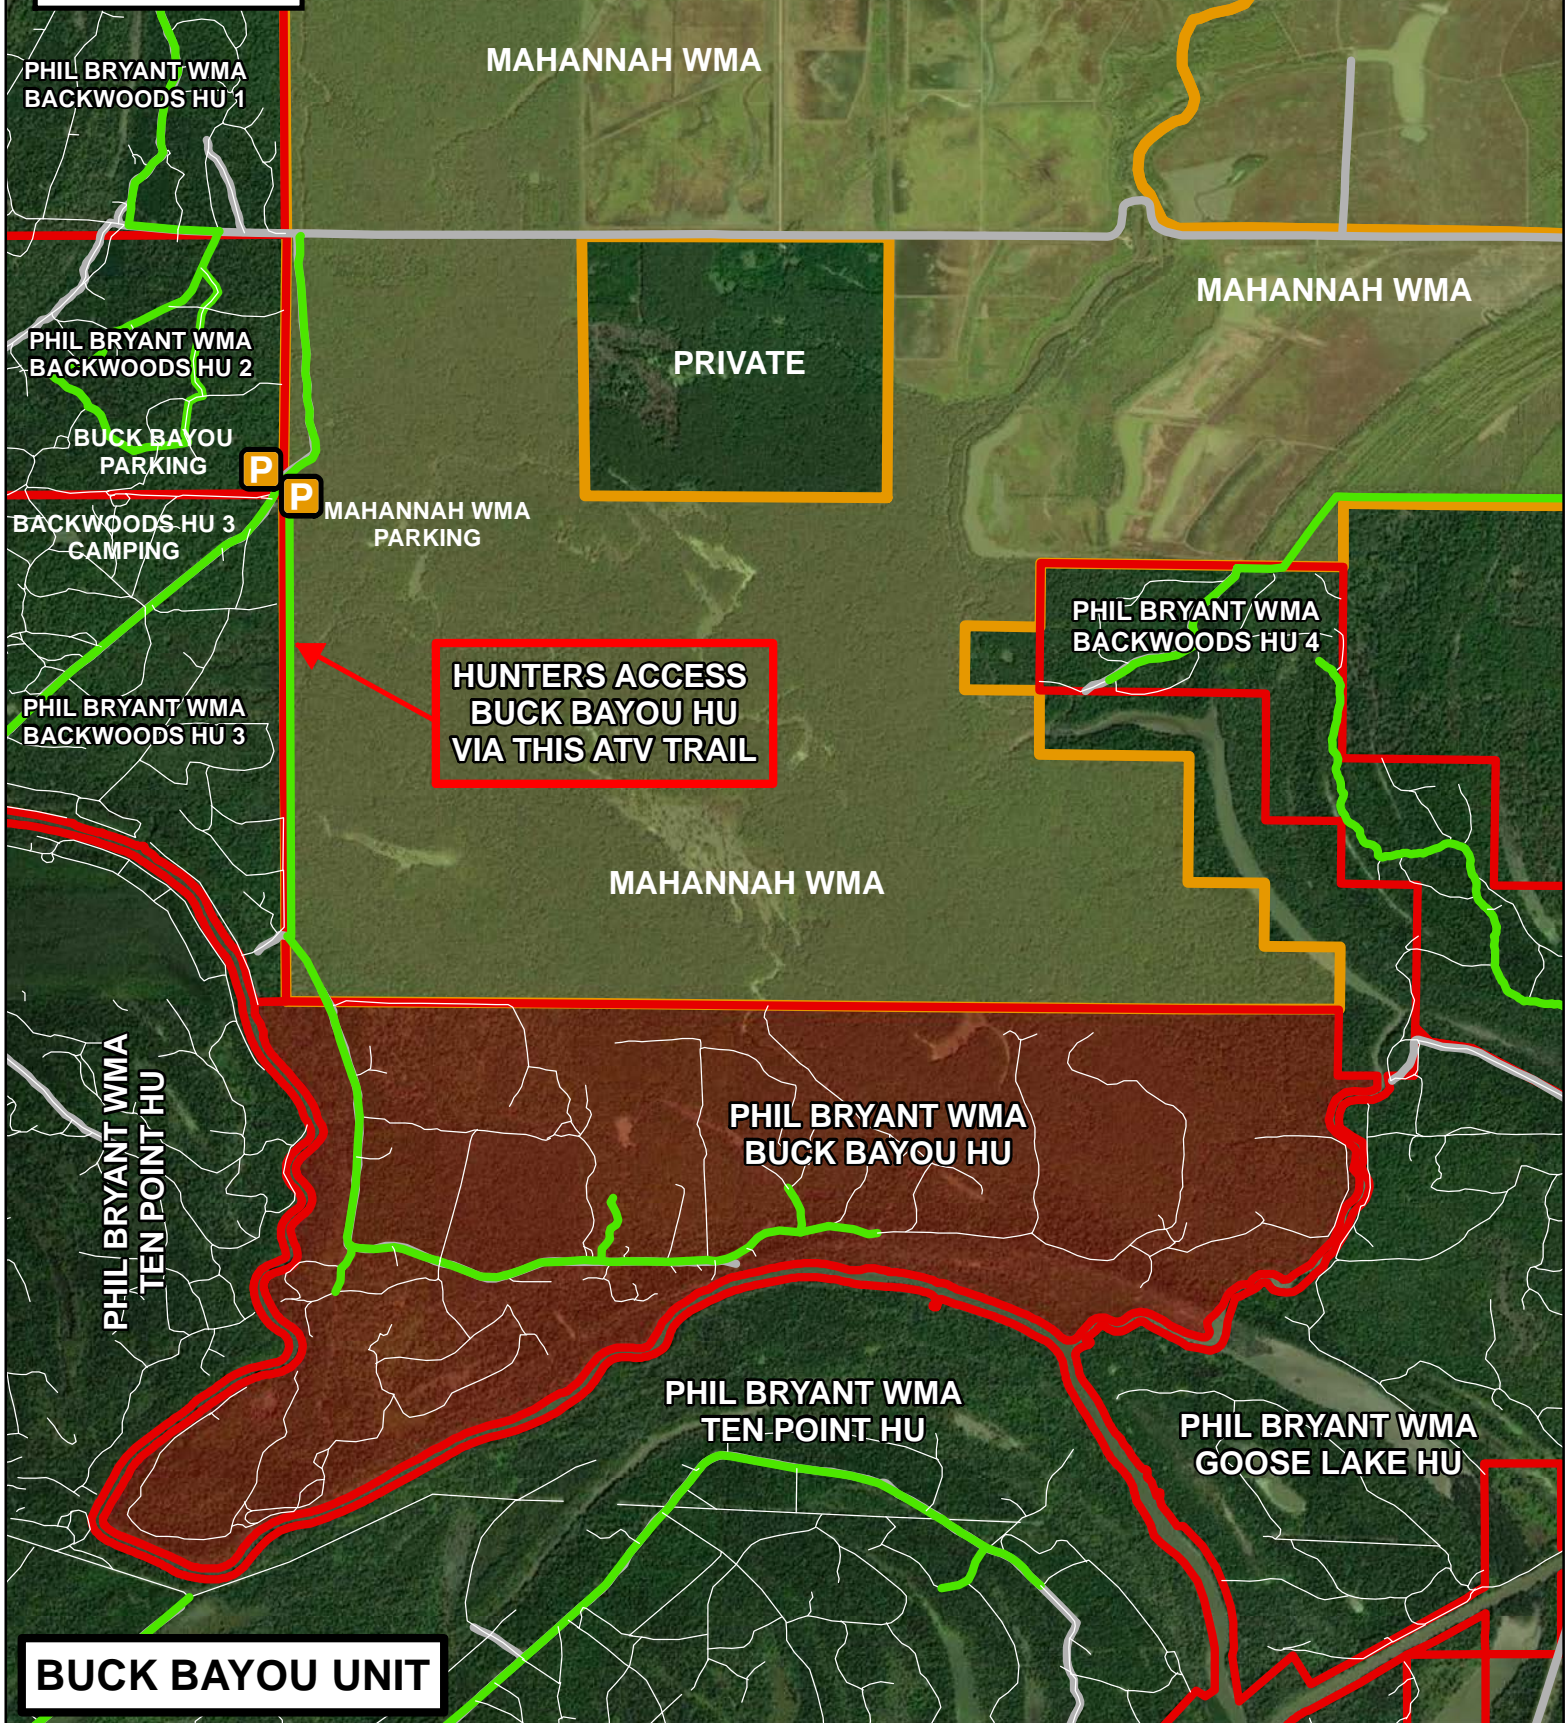

1 inch = 4,000 feet

	CAMP SITE		FOOT TRAILS
	PARKING		GRAVEL
	BUCK BAYOU UNIT		CURRENT ATV

BUCK BAYOU UNIT