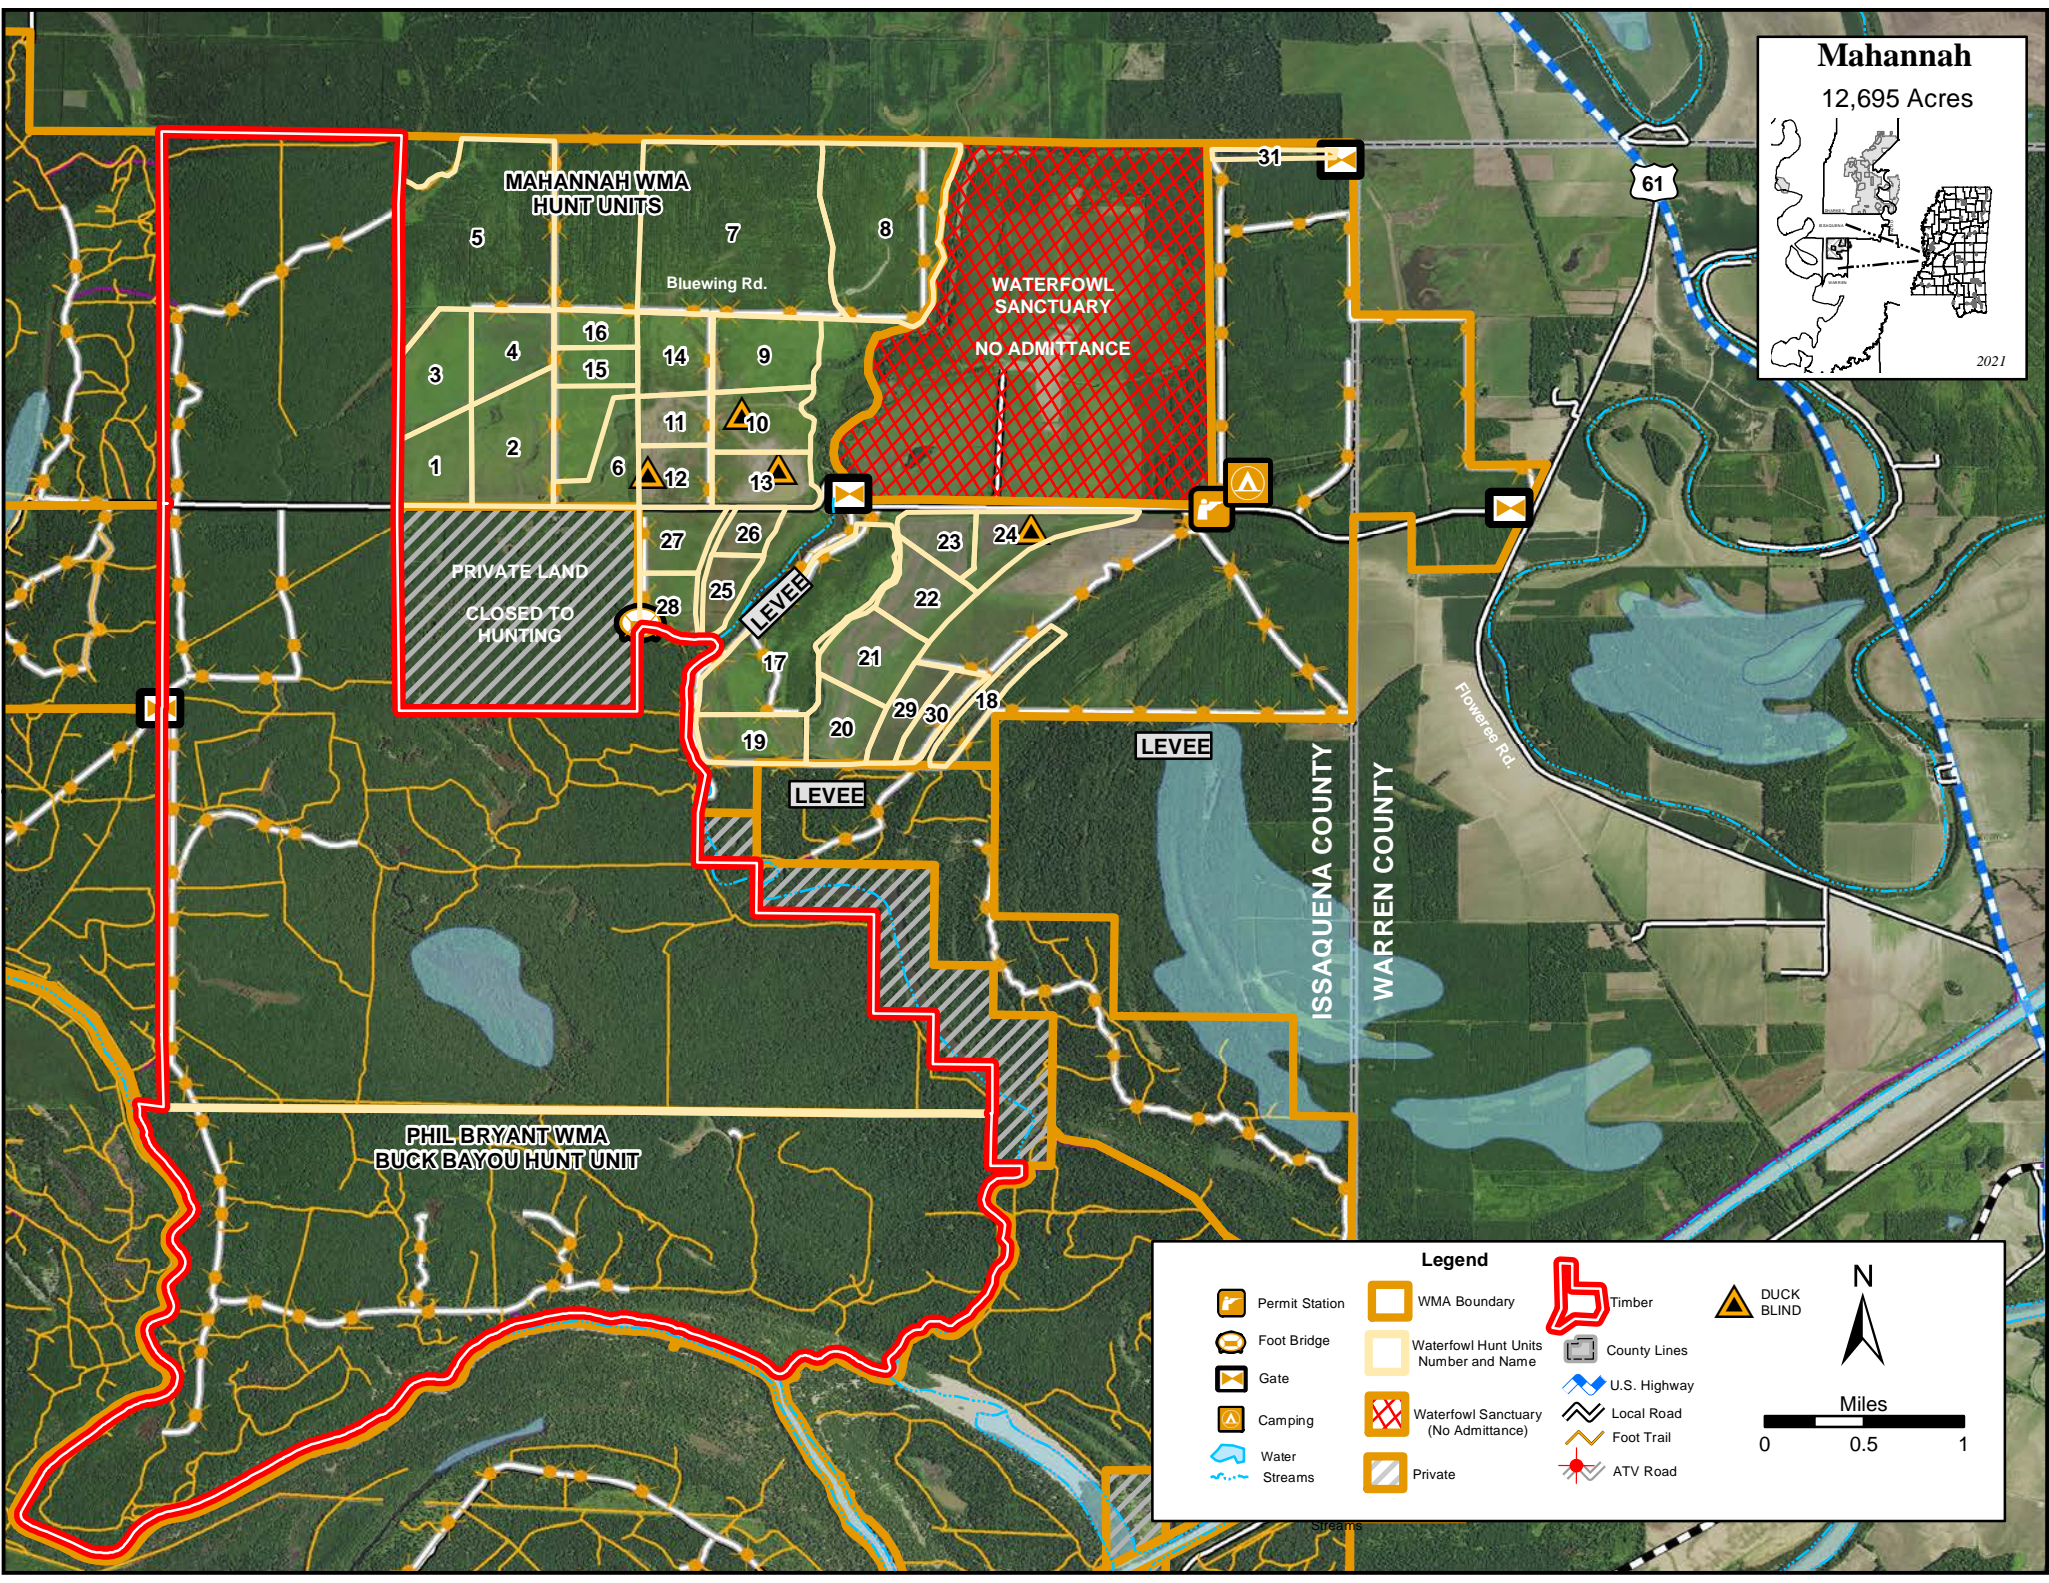

Mahannah

12,695 Acres

Legend

	Permit Station		WMA Boundary		Timber		DUCK BLIND
	Foot Bridge		Waterfowl Hunt Units Number and Name		County Lines		
	Gate		Waterfowl Sanctuary (No Admittance)		U.S. Highway		
	Camping		Private		Local Road		
	Water Streams				Foot Trail		
					ATV Road		