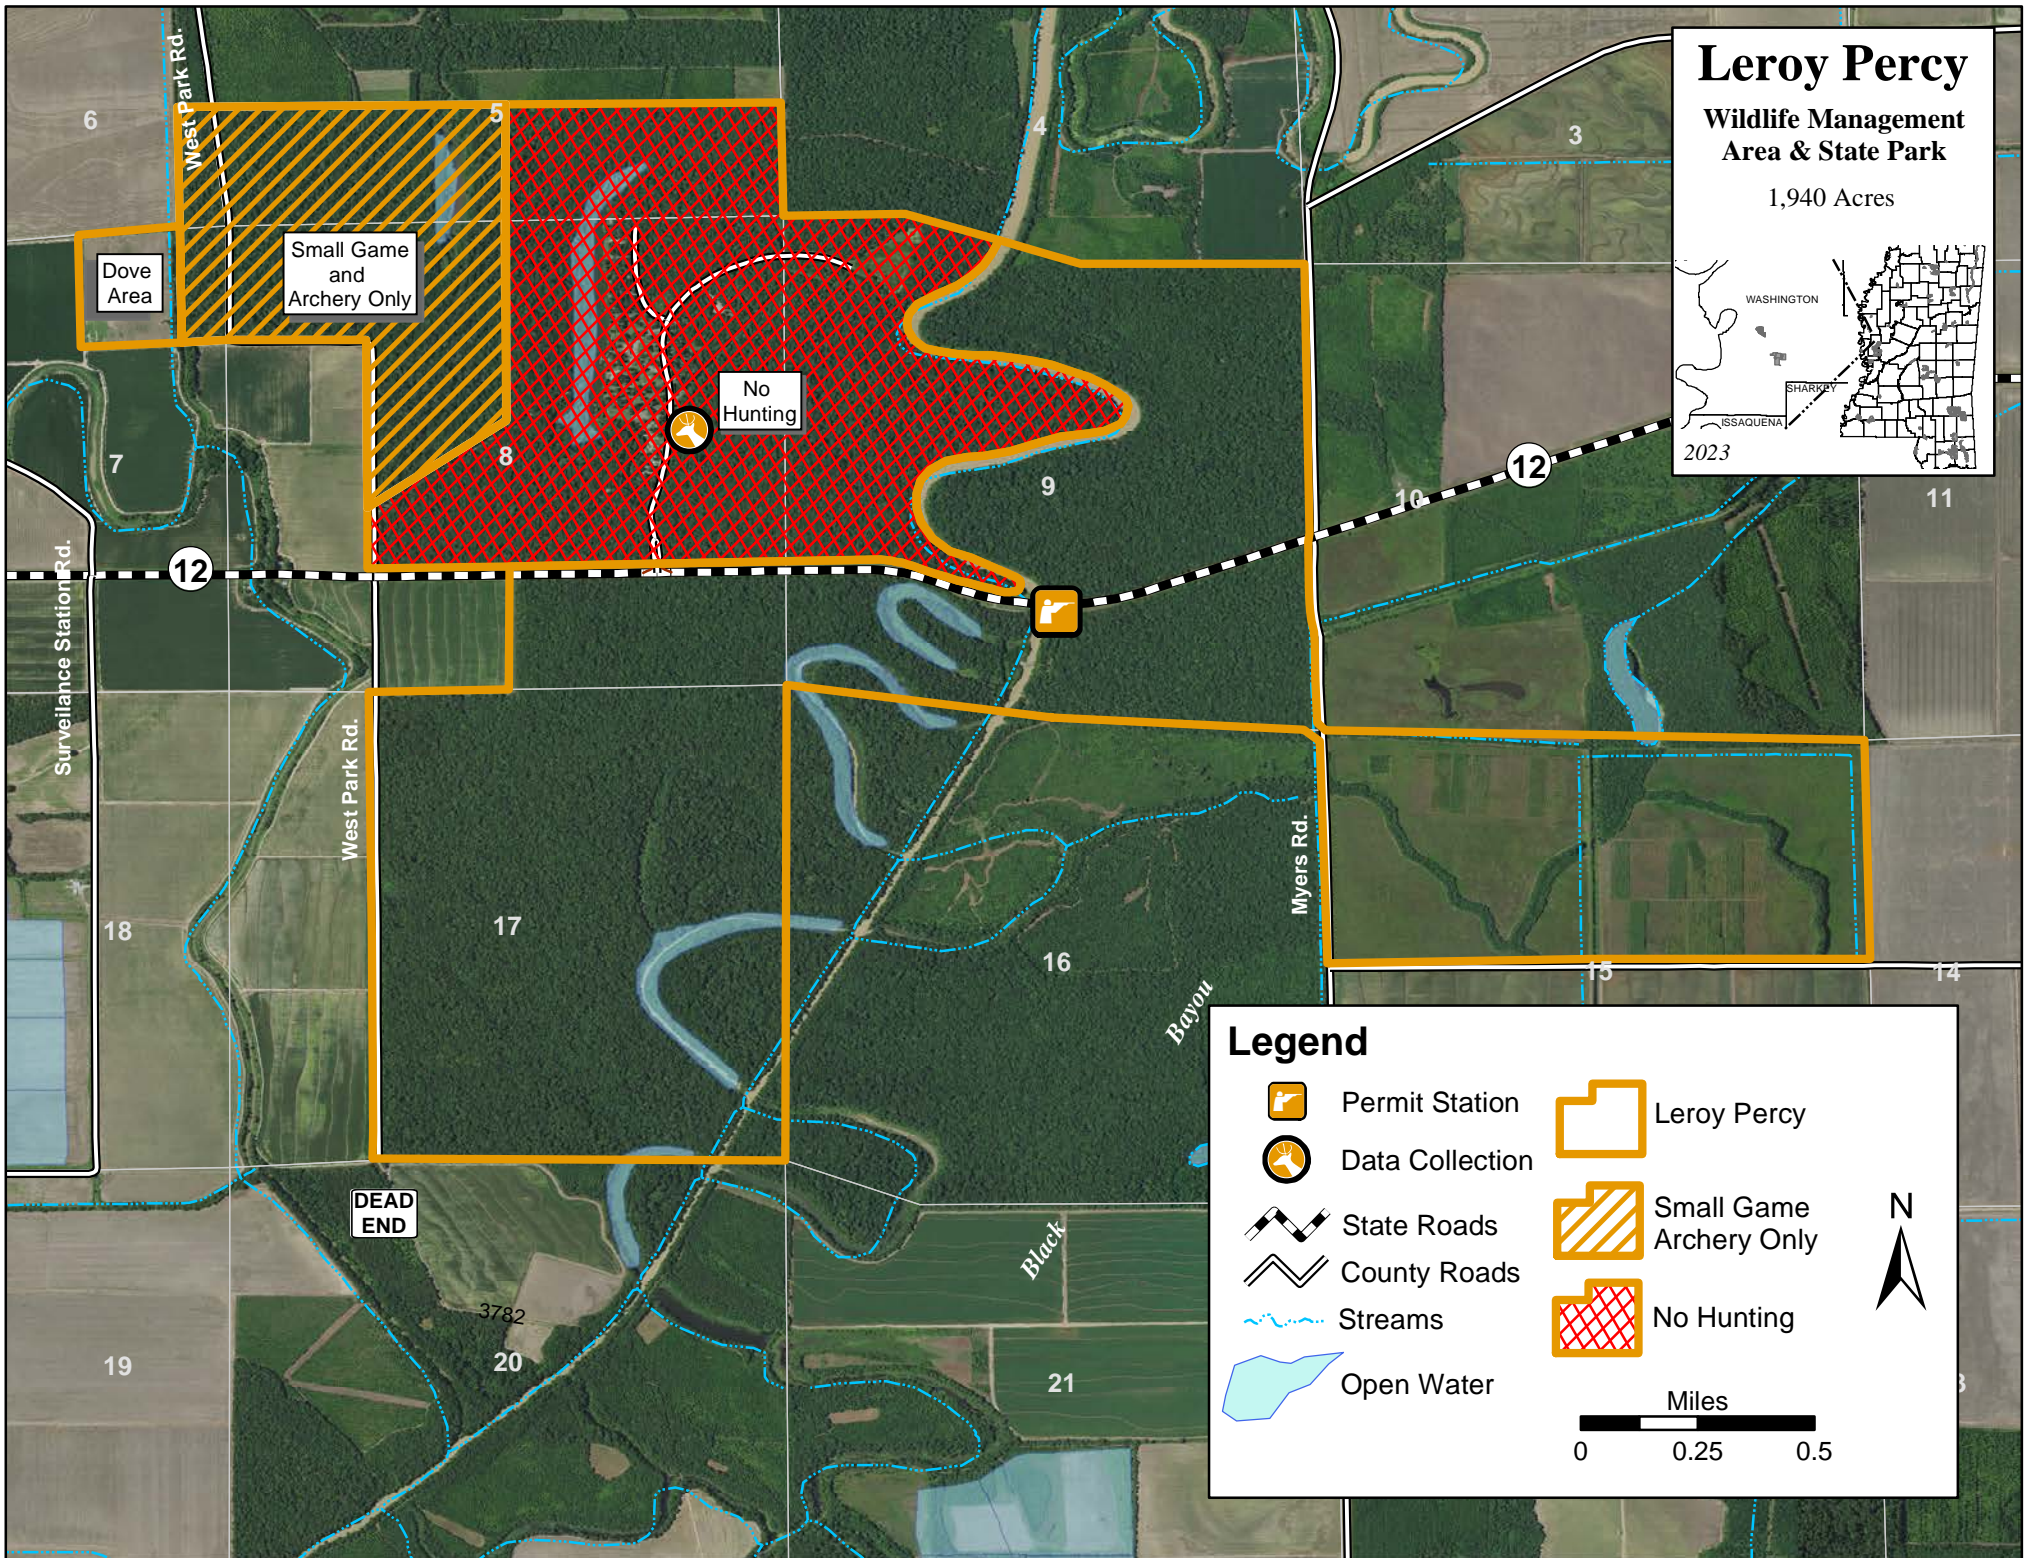

Leroy Percy

Wildlife Management Area & State Park

1,940 Acres

Dove Area

Small Game and Archery Only

No Hunting

Permit Station

Legend

Permit Station

Data Collection

State Roads

County Roads

Streams

Open Water

Leroy Percy

Small Game Archery Only

No Hunting

Miles
0 0.25 0.5