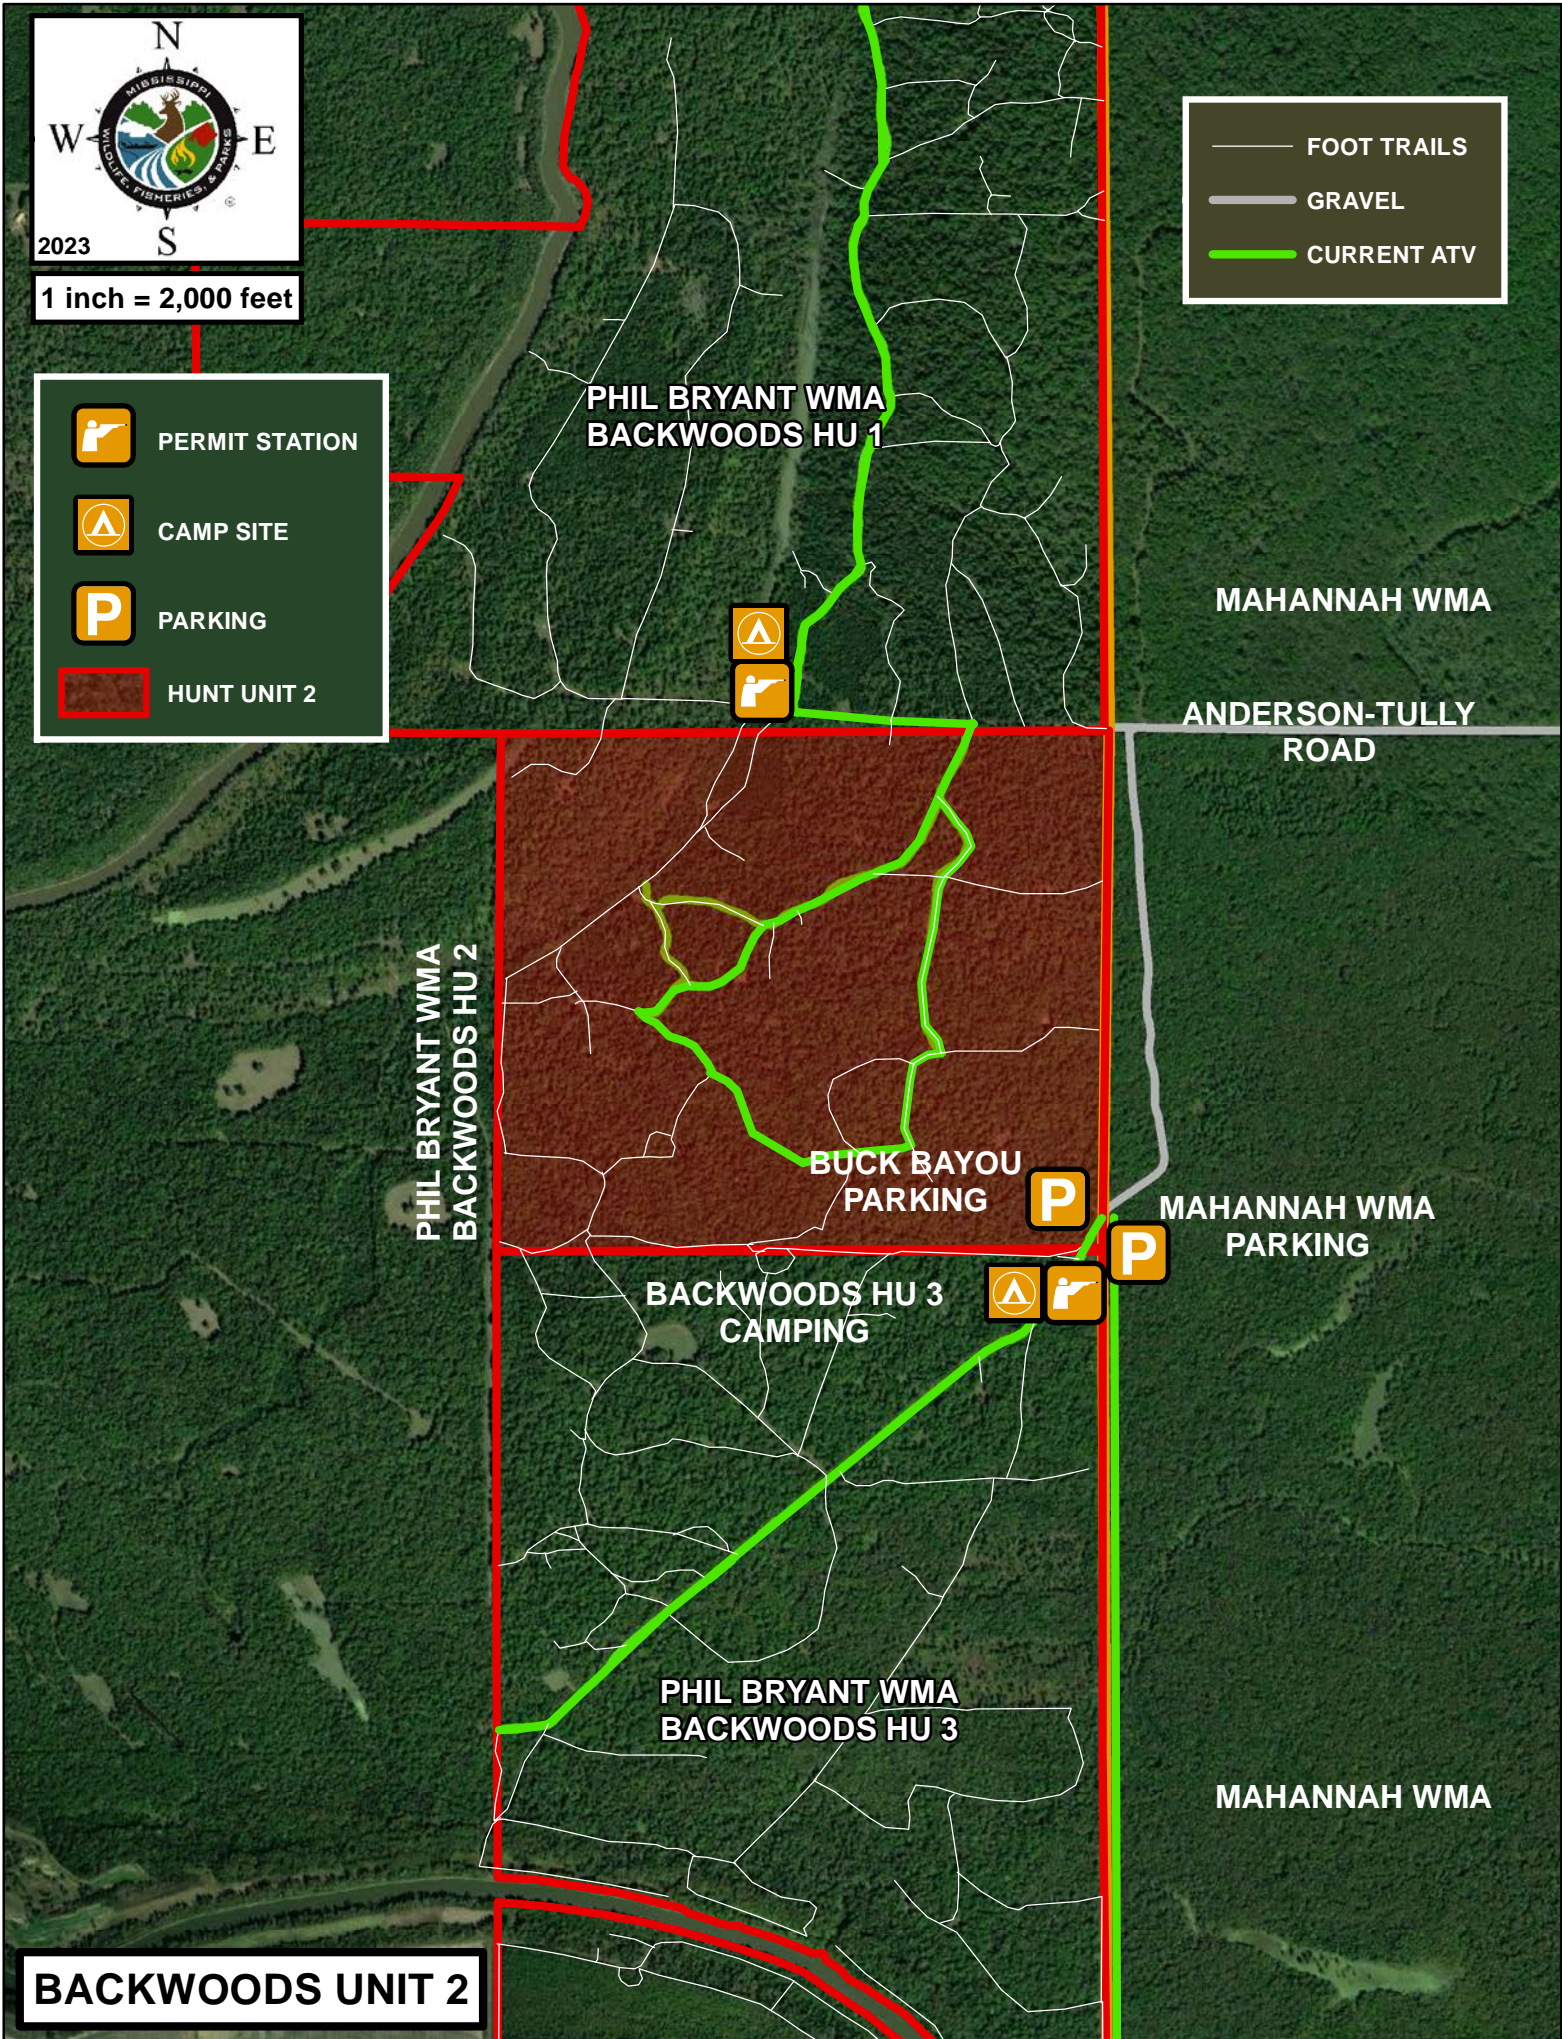

2023

1 inch = 2,000 feet

- FOOT TRAILS
- GRAVEL
- CURRENT ATV

- PERMIT STATION
- CAMP SITE
- PARKING
- HUNT UNIT 2

BACKWOODS UNIT 2