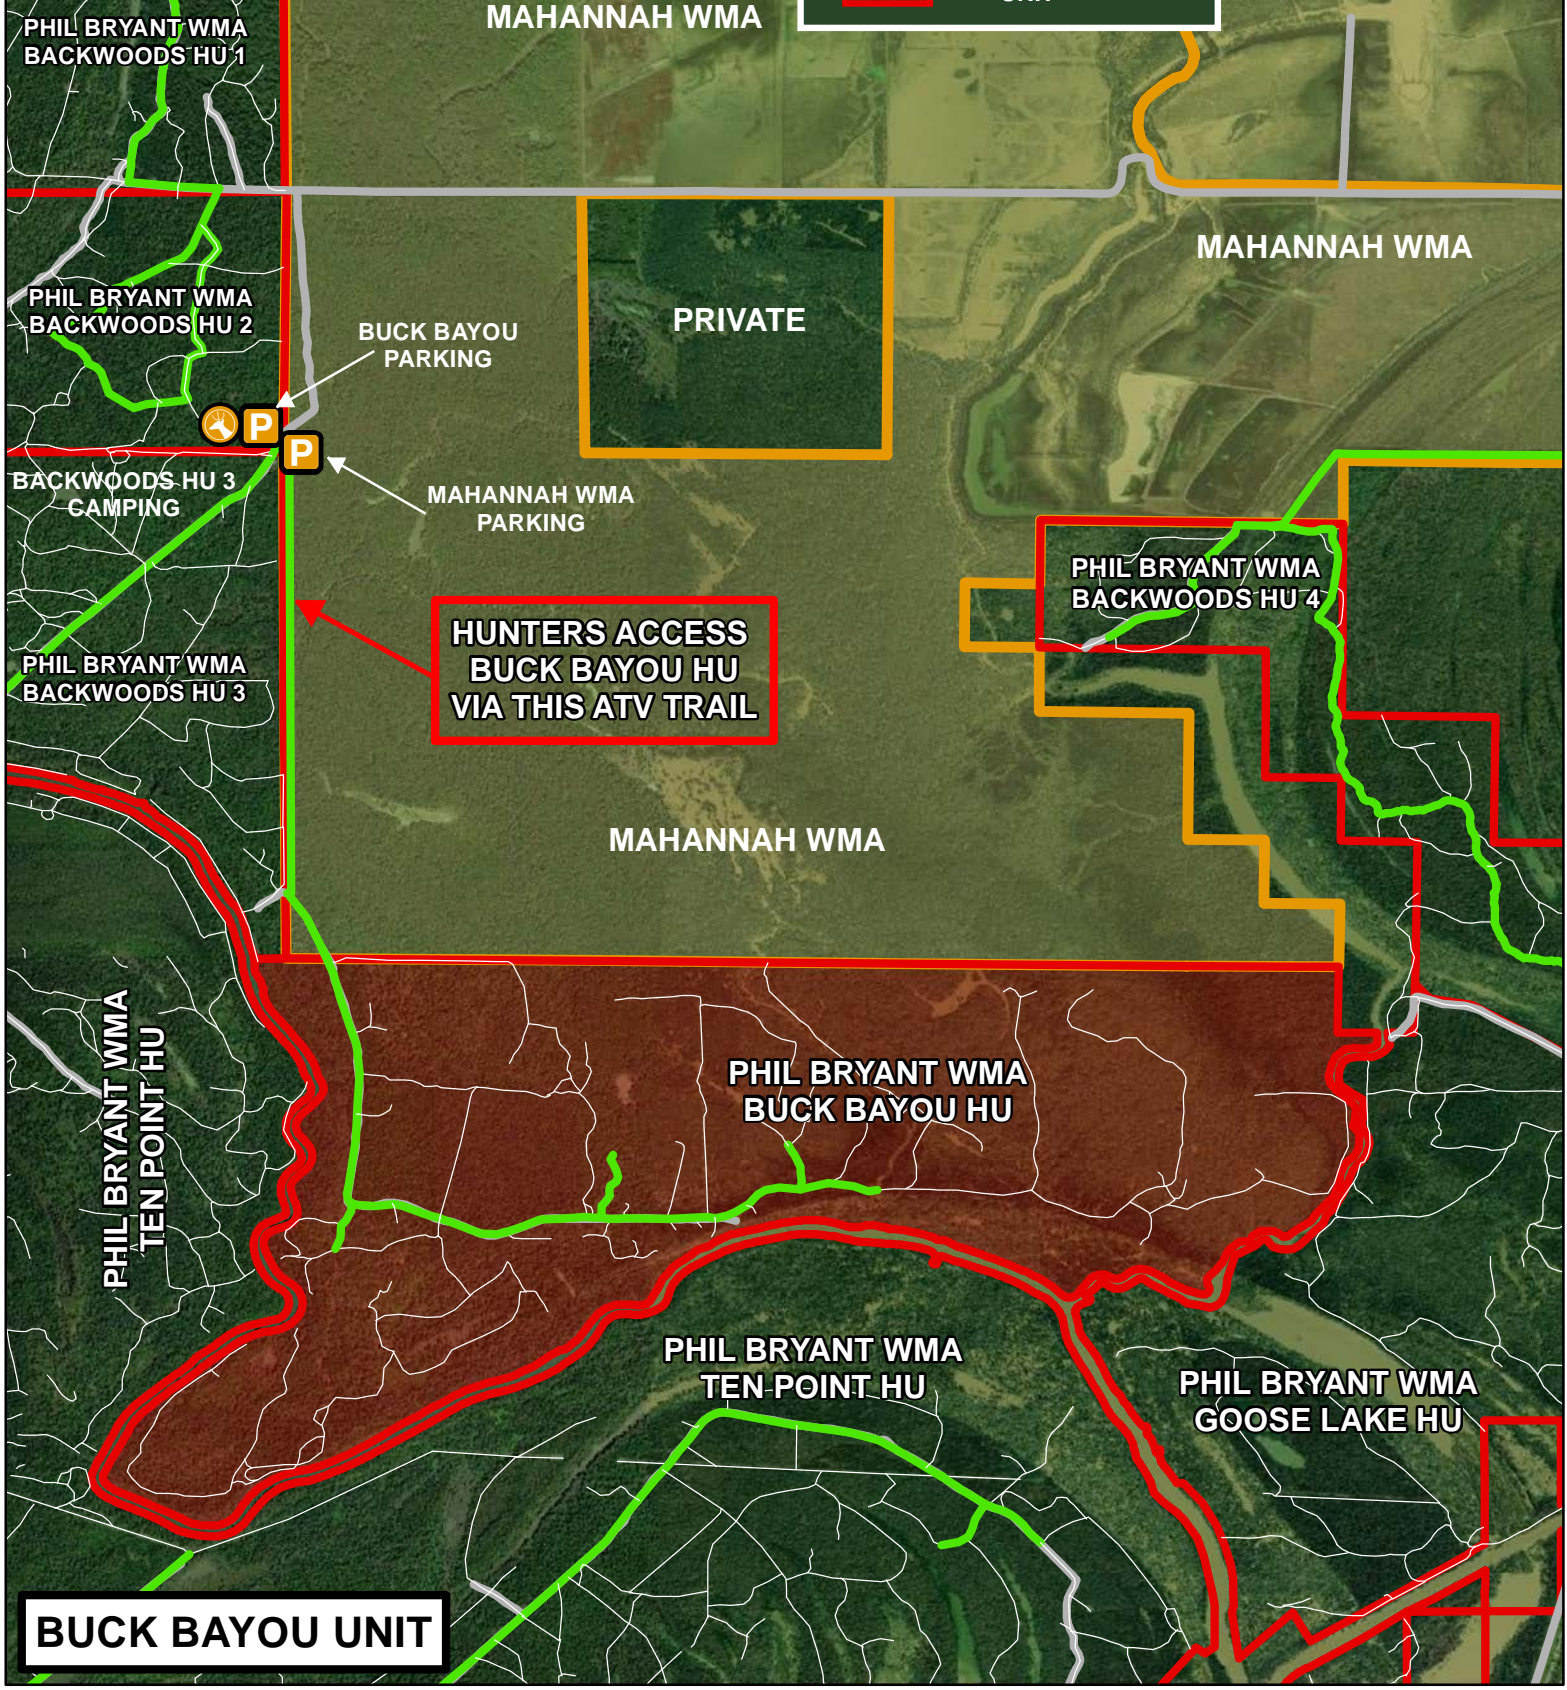

1 inch = 4,000 feet

- CAMP SITE
- PERMIT and DEER CHECK STATION
- PARKING
- BUCK BAYOU UNIT

- FOOT TRAILS
- GRAVEL
- CURRENT ATV

**BUCK BAYOU UNIT**