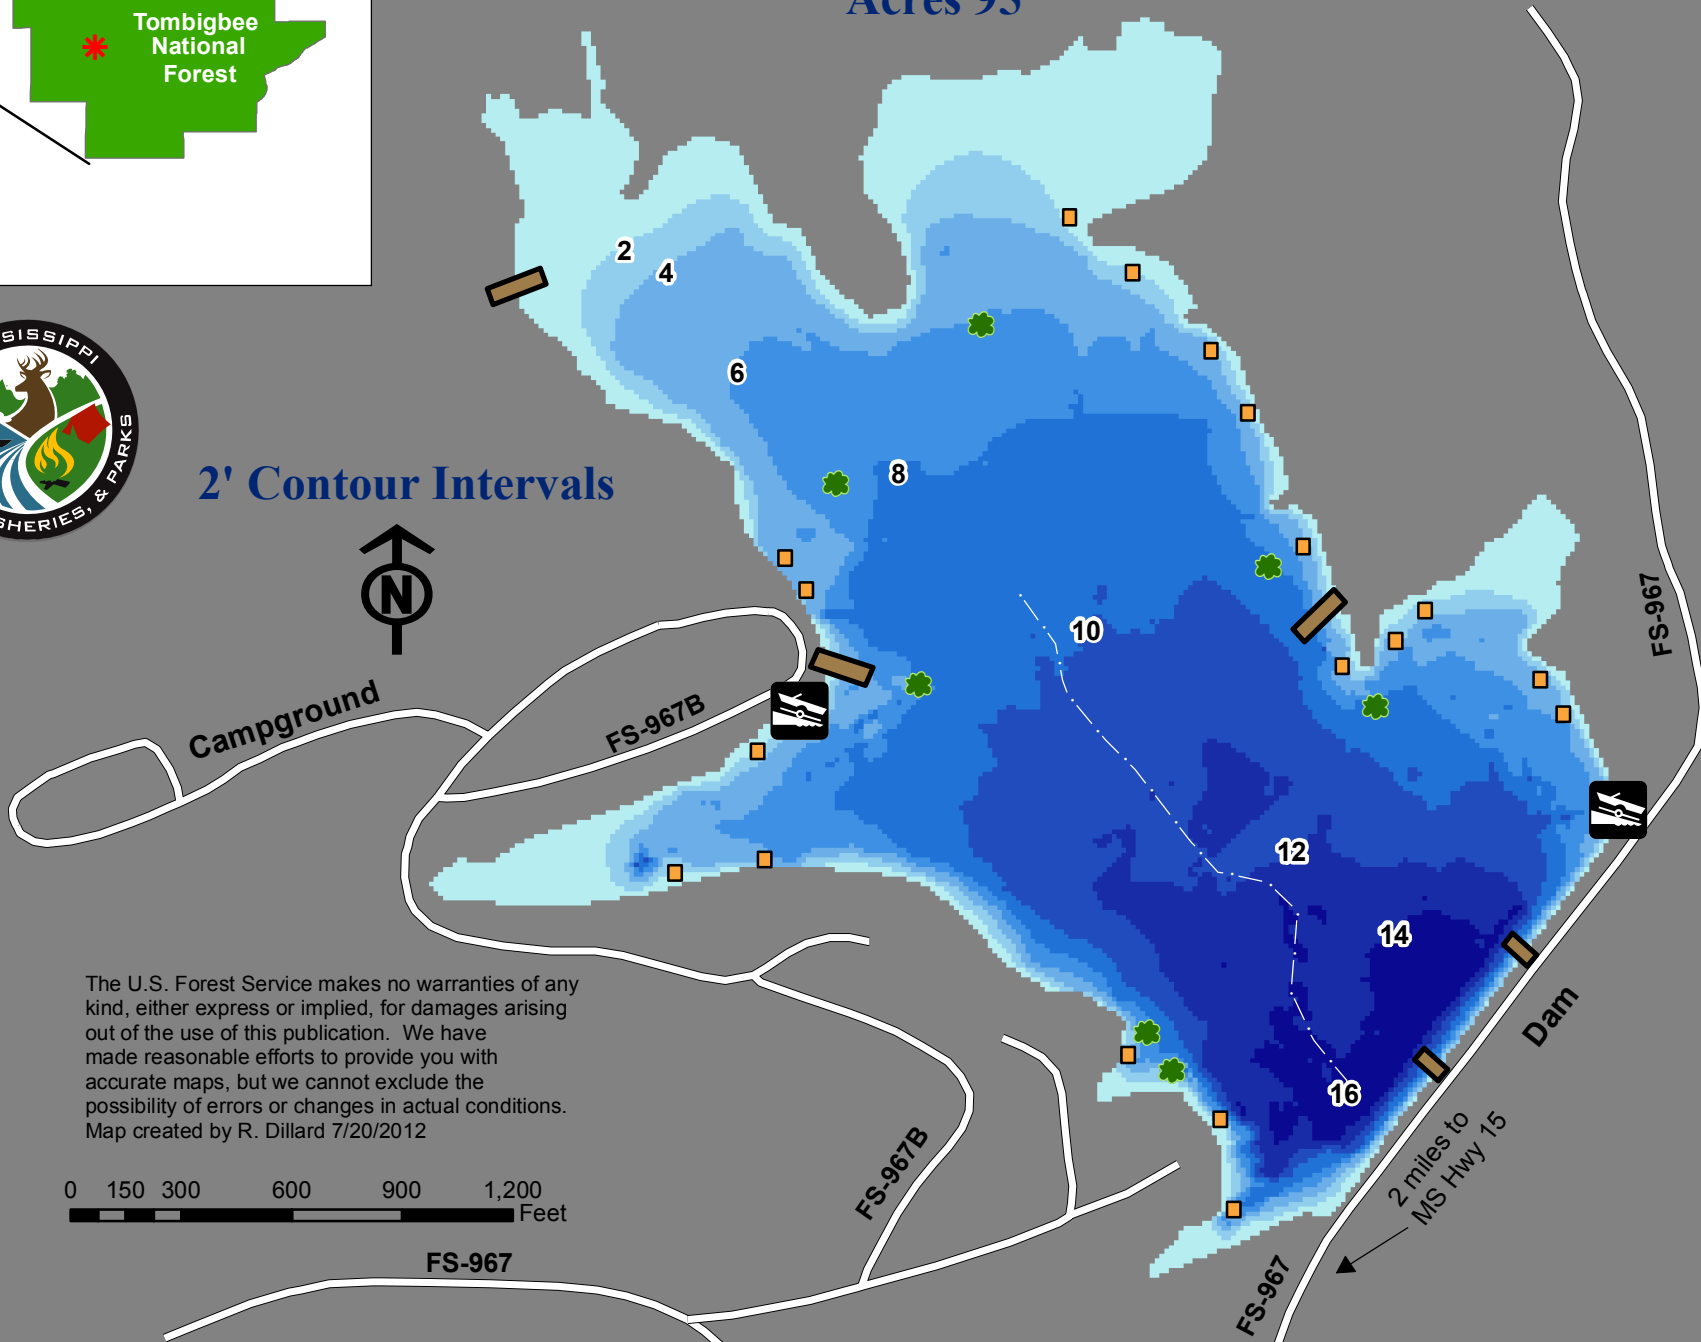

## Vicinity Map

#### Depth

0 - 2
2 - 4
4 - 6
6 - 8
8 - 10
10 - 12
12 - 14
14 - 16

Creek Channel

Fish Attractor

Spawning Bed

Fishing Pier

The U.S. Forest Service makes no warranties of any kind, either express or implied, for damages arising out of the use of this publication. We have made reasonable efforts to provide you with accurate maps, but we cannot exclude the possibility of errors or changes in actual conditions. Map created by R. Dillard 7/20/2012

0 150 300 600 900 1,200 Feet

2 miles to MS Hwy 15