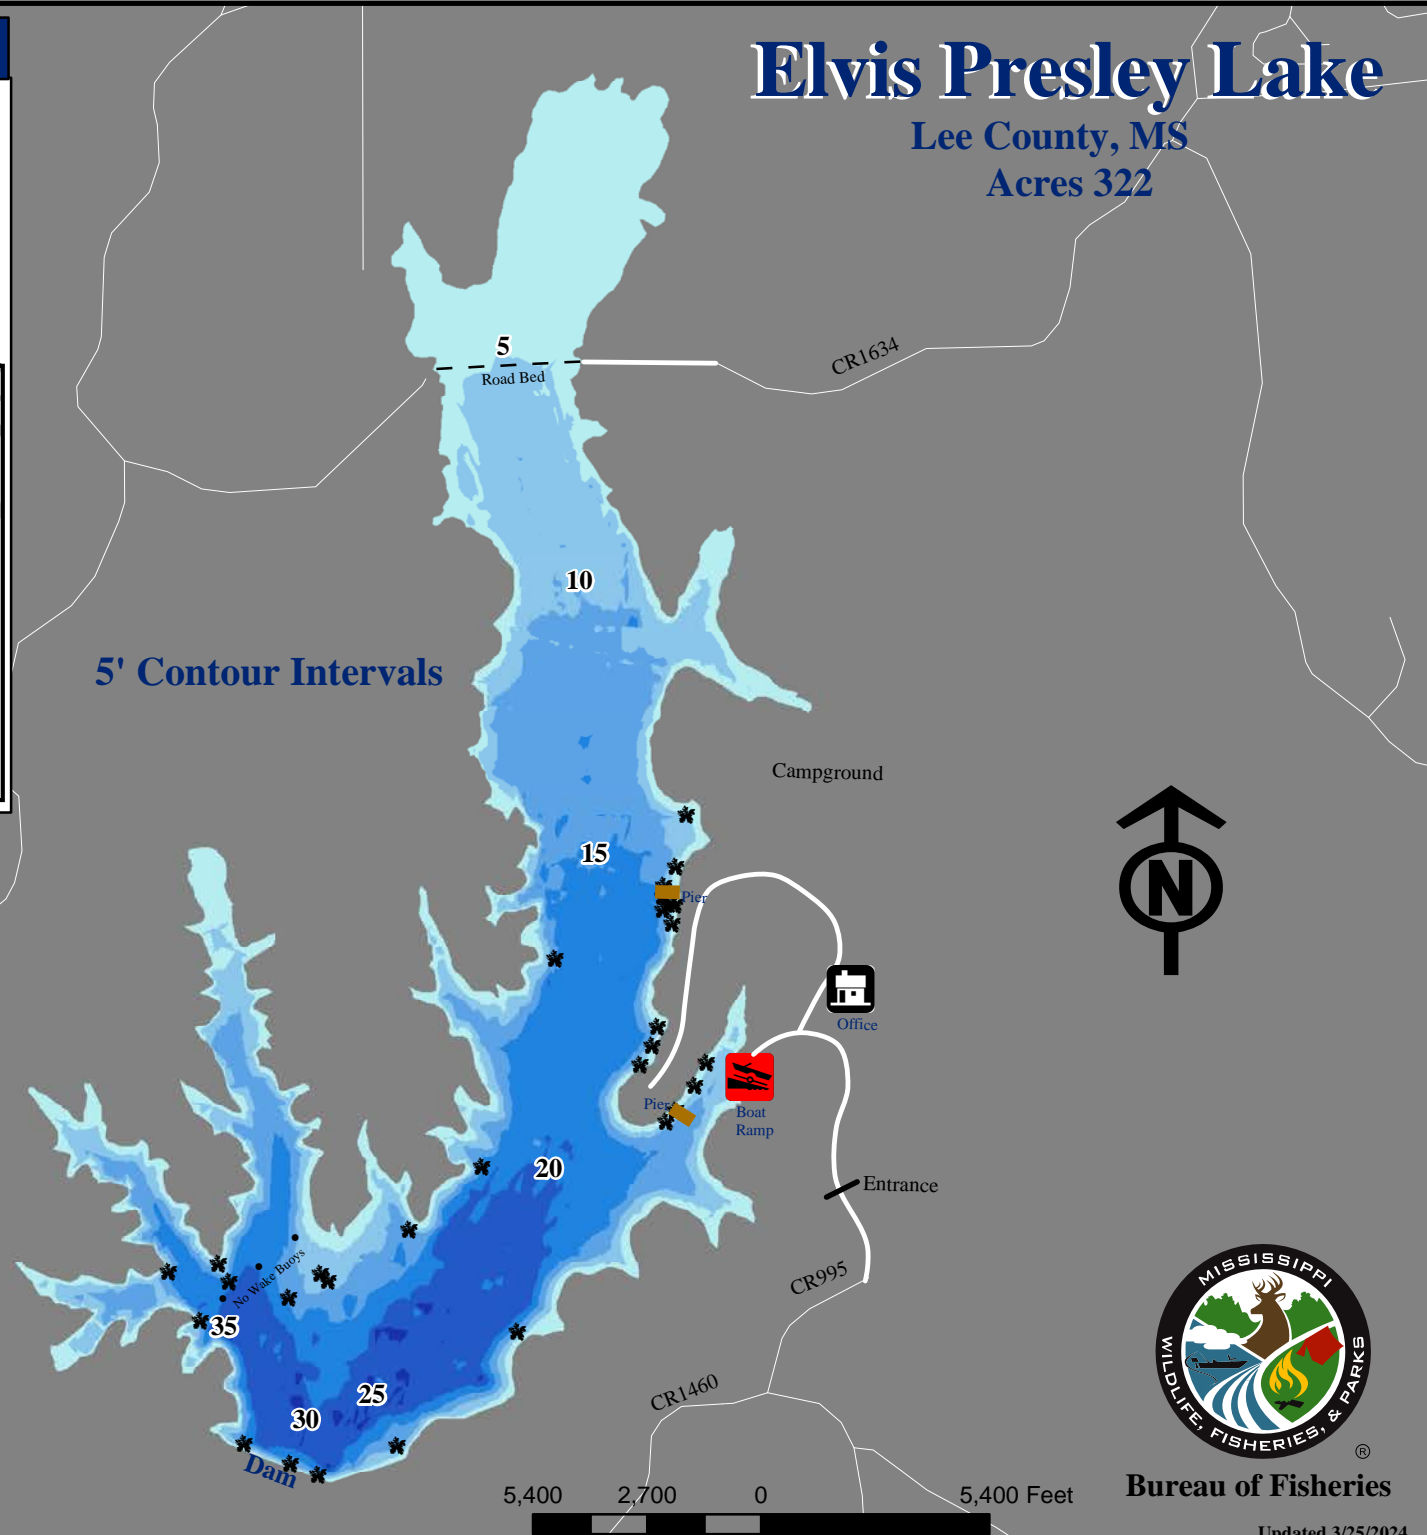

Vicinity Map

Elvis Presley Lake

Lee County, MS
Acres 322

5' Contour Intervals

Description	
Depth	
	0 - 5
	5 - 10
	10 - 15
	15 - 20
	20 - 25
	25 - 30
	30 - 35
	Fish Attractor

The MDWFP makes no warranties of any kind, either express or implied, for damages arising out of the use of this publication. We have made reasonable efforts to provide you with accurate maps, but we cannot exclude the possibility of errors or changes in actual conditions. Map Published by the Mississippi Department of Wildlife Fisheries and Parks GIS Lab.