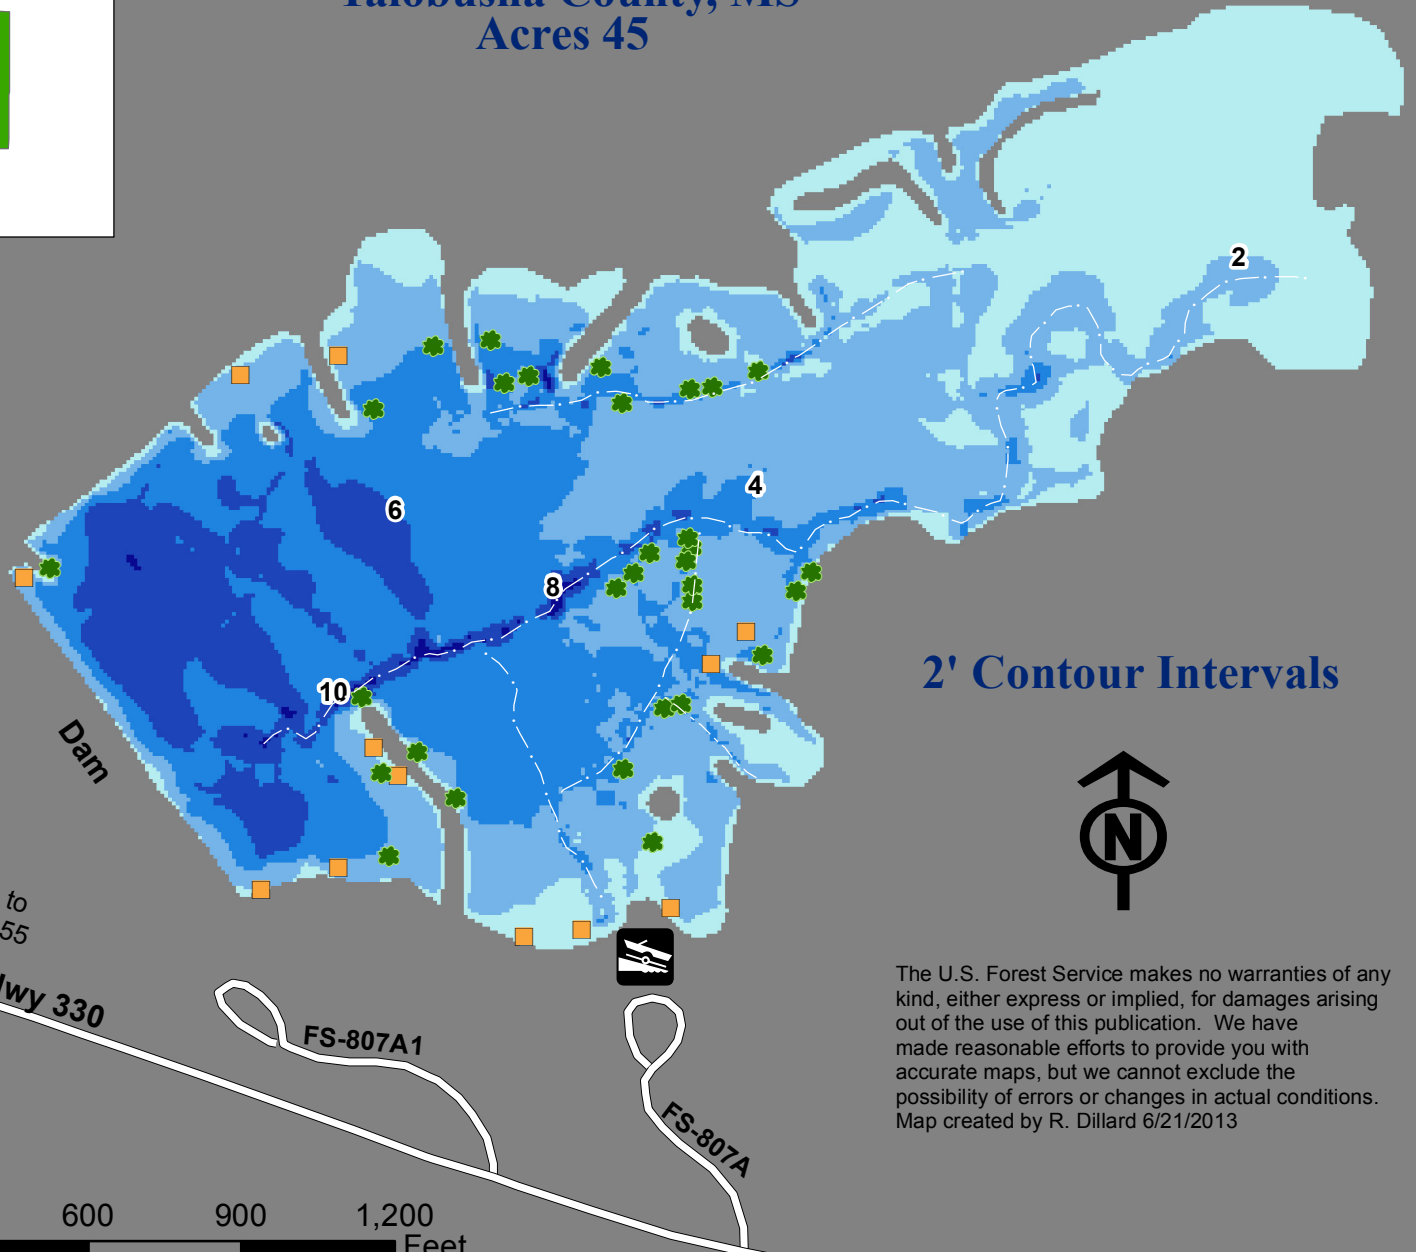

Vicinity Map

Tillatoba Lake

YO-29-10

Holly Springs National Forest

Yalobusha County, MS

Acres 45

2' Contour Intervals

Description

Depth

-  0 - 2
-  2 - 4
-  4 - 6
-  6 - 8
-  8 - 10

Fish Attractors

Spawning Beds

Creek Channel

The U.S. Forest Service makes no warranties of any kind, either express or implied, for damages arising out of the use of this publication. We have made reasonable efforts to provide you with accurate maps, but we cannot exclude the possibility of errors or changes in actual conditions. Map created by R. Dillard 6/21/2013