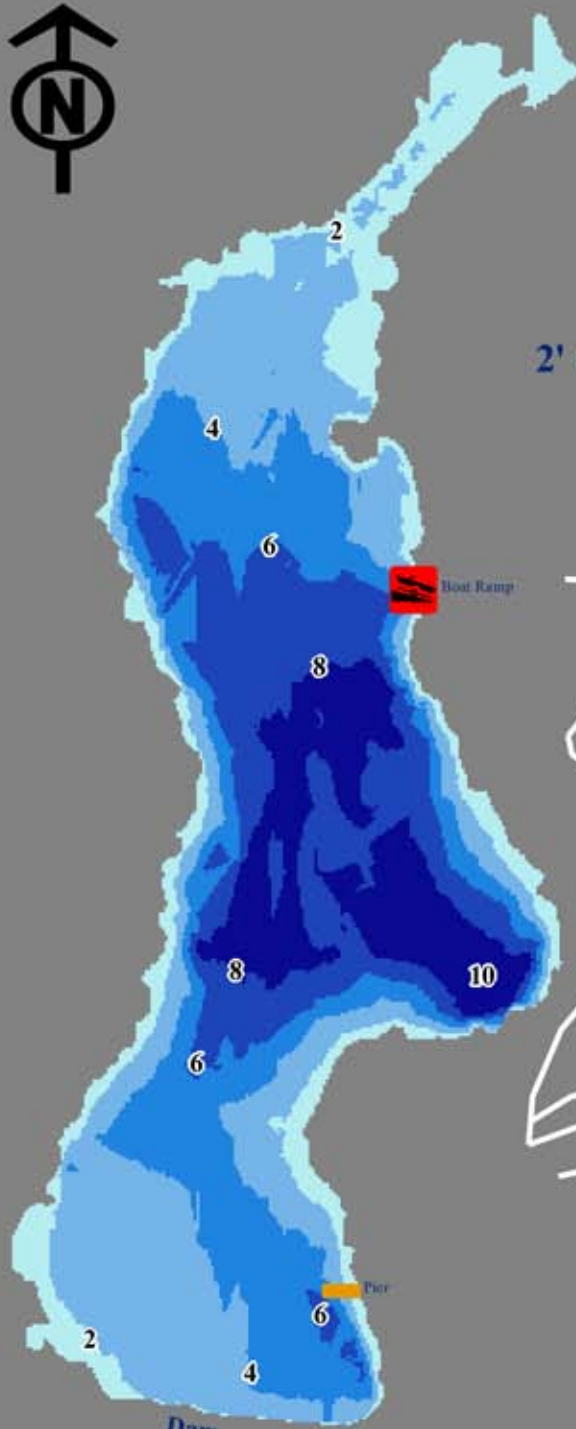

Vicinity Map

Wall Doxey SP

Marshall County, MS

Acres 60

2' Contour Intervals

Lodge

State Park Rd.

Hwy 7

Bureau of Fisheries

The MDWFP makes no warranties of any kind, either express or implied, for damages arising out of the use of this publication. We have made reasonable efforts to provide you with accurate maps, but we cannot exclude the possibility of errors or changes in actual conditions. Map Published by the Mississippi Department of Wildlife Fisheries and Parks GIS Lab.

1,700 850 0 1,700 Feet