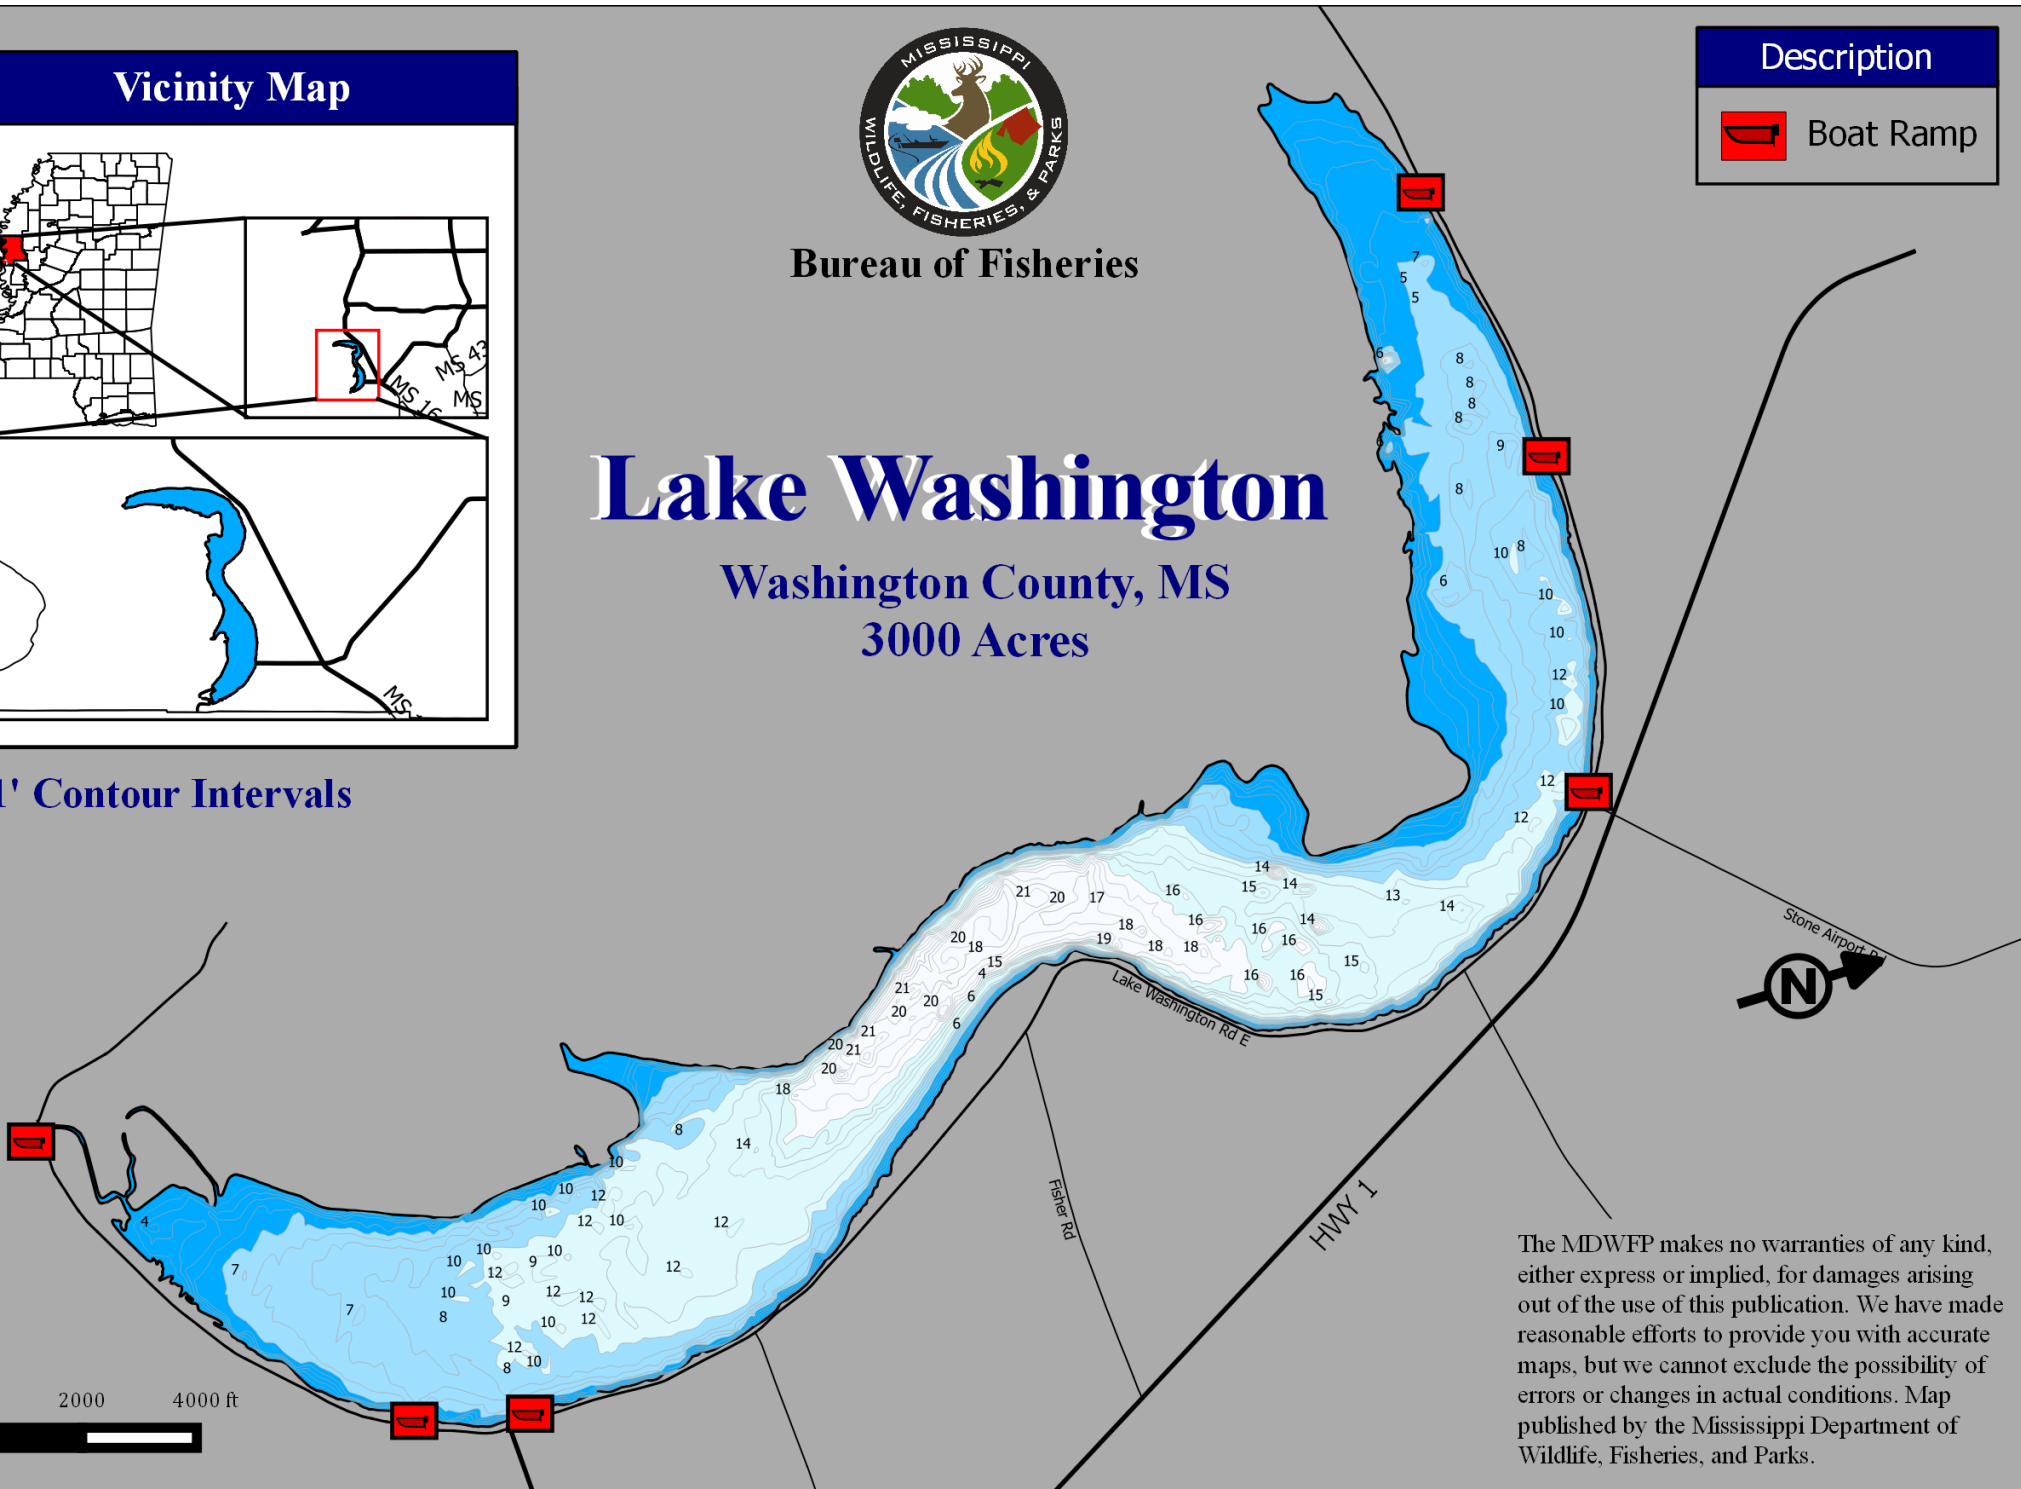

Bureau of Fisheries

Description

 Boat Ramp

Vicinity Map

Lake Washington

Washington County, MS
3000 Acres

1' Contour Intervals

The MDWFP makes no warranties of any kind, either express or implied, for damages arising out of the use of this publication. We have made reasonable efforts to provide you with accurate maps, but we cannot exclude the possibility of errors or changes in actual conditions. Map published by the Mississippi Department of Wildlife, Fisheries, and Parks.