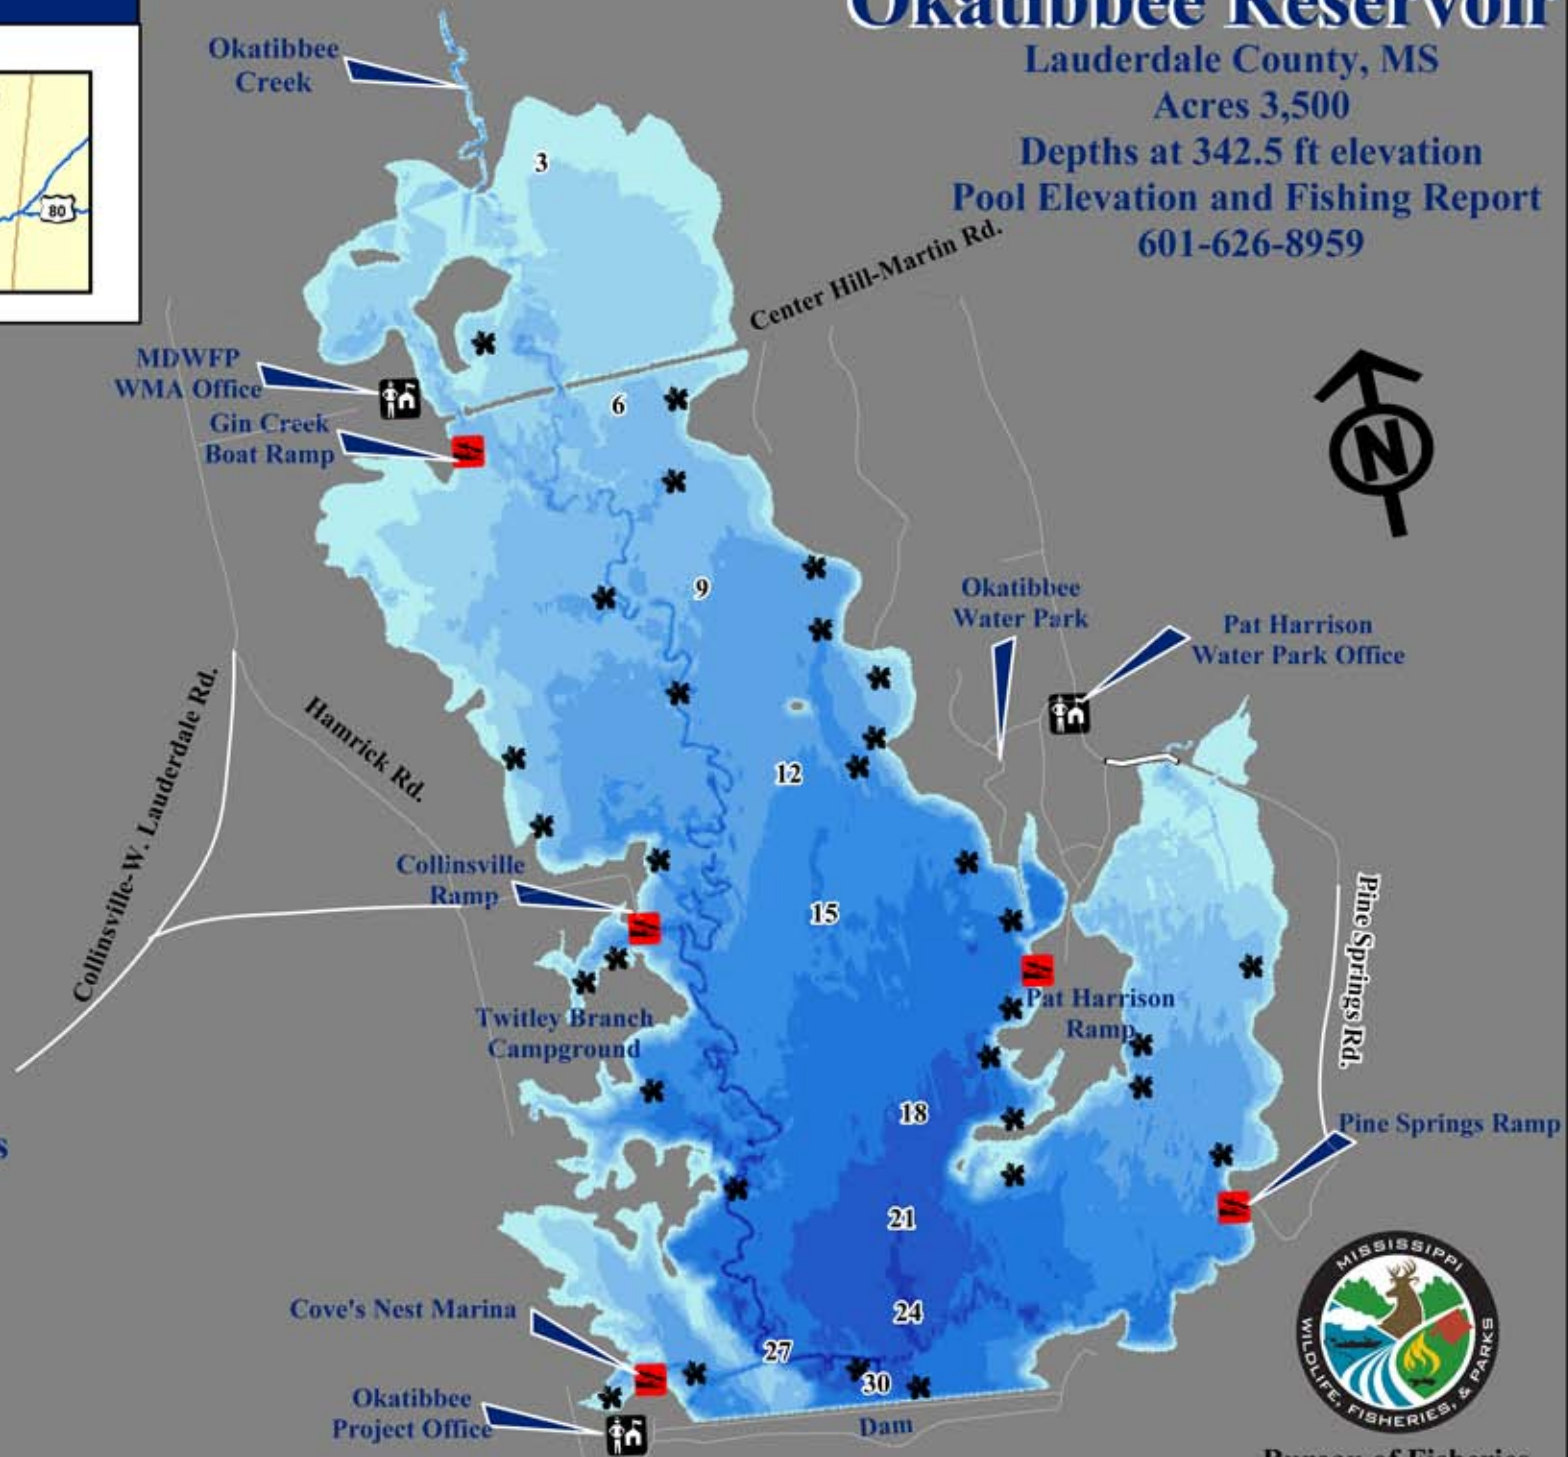

Vicinity Map

Okatibbee Reservoir

Lauderdale County, MS

Acres 3,500

Depths at 342.5 ft elevation

Pool Elevation and Fishing Report

601-626-8959

Description	
Depth	
	0 - 3
	3 - 6
	6 - 9
	9 - 12
	12 - 15
	15 - 18
	18 - 21
	21 - 24
	24 - 27
	27 - 30
	Fish Attractor
	Boat Ramp

3' Contour Intervals

The MDWFP makes no warranties of any kind, either express or implied, for damages arising out of the use of this publication. We have made reasonable efforts to provide you with accurate maps, but we cannot exclude the possibility of errors or changes in actual conditions. Map Published by the Mississippi Department of Wildlife Fisheries and Parks GIS Lab.