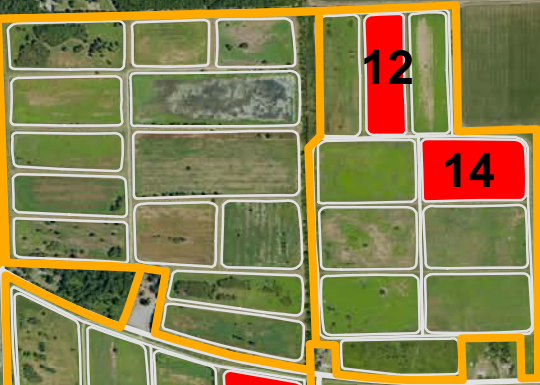

SCALE: 1" = 2,000'

BUTCH WILSON ROAD

DOUGLAS ROAD

WEST PARK ROAD

RICHLAND ROAD

AVON-DARLOVE ROAD

DIANE KING ROAD

**MUSCADINE FARMS WMA
2024 TEAL HUNT UNIT MAP**