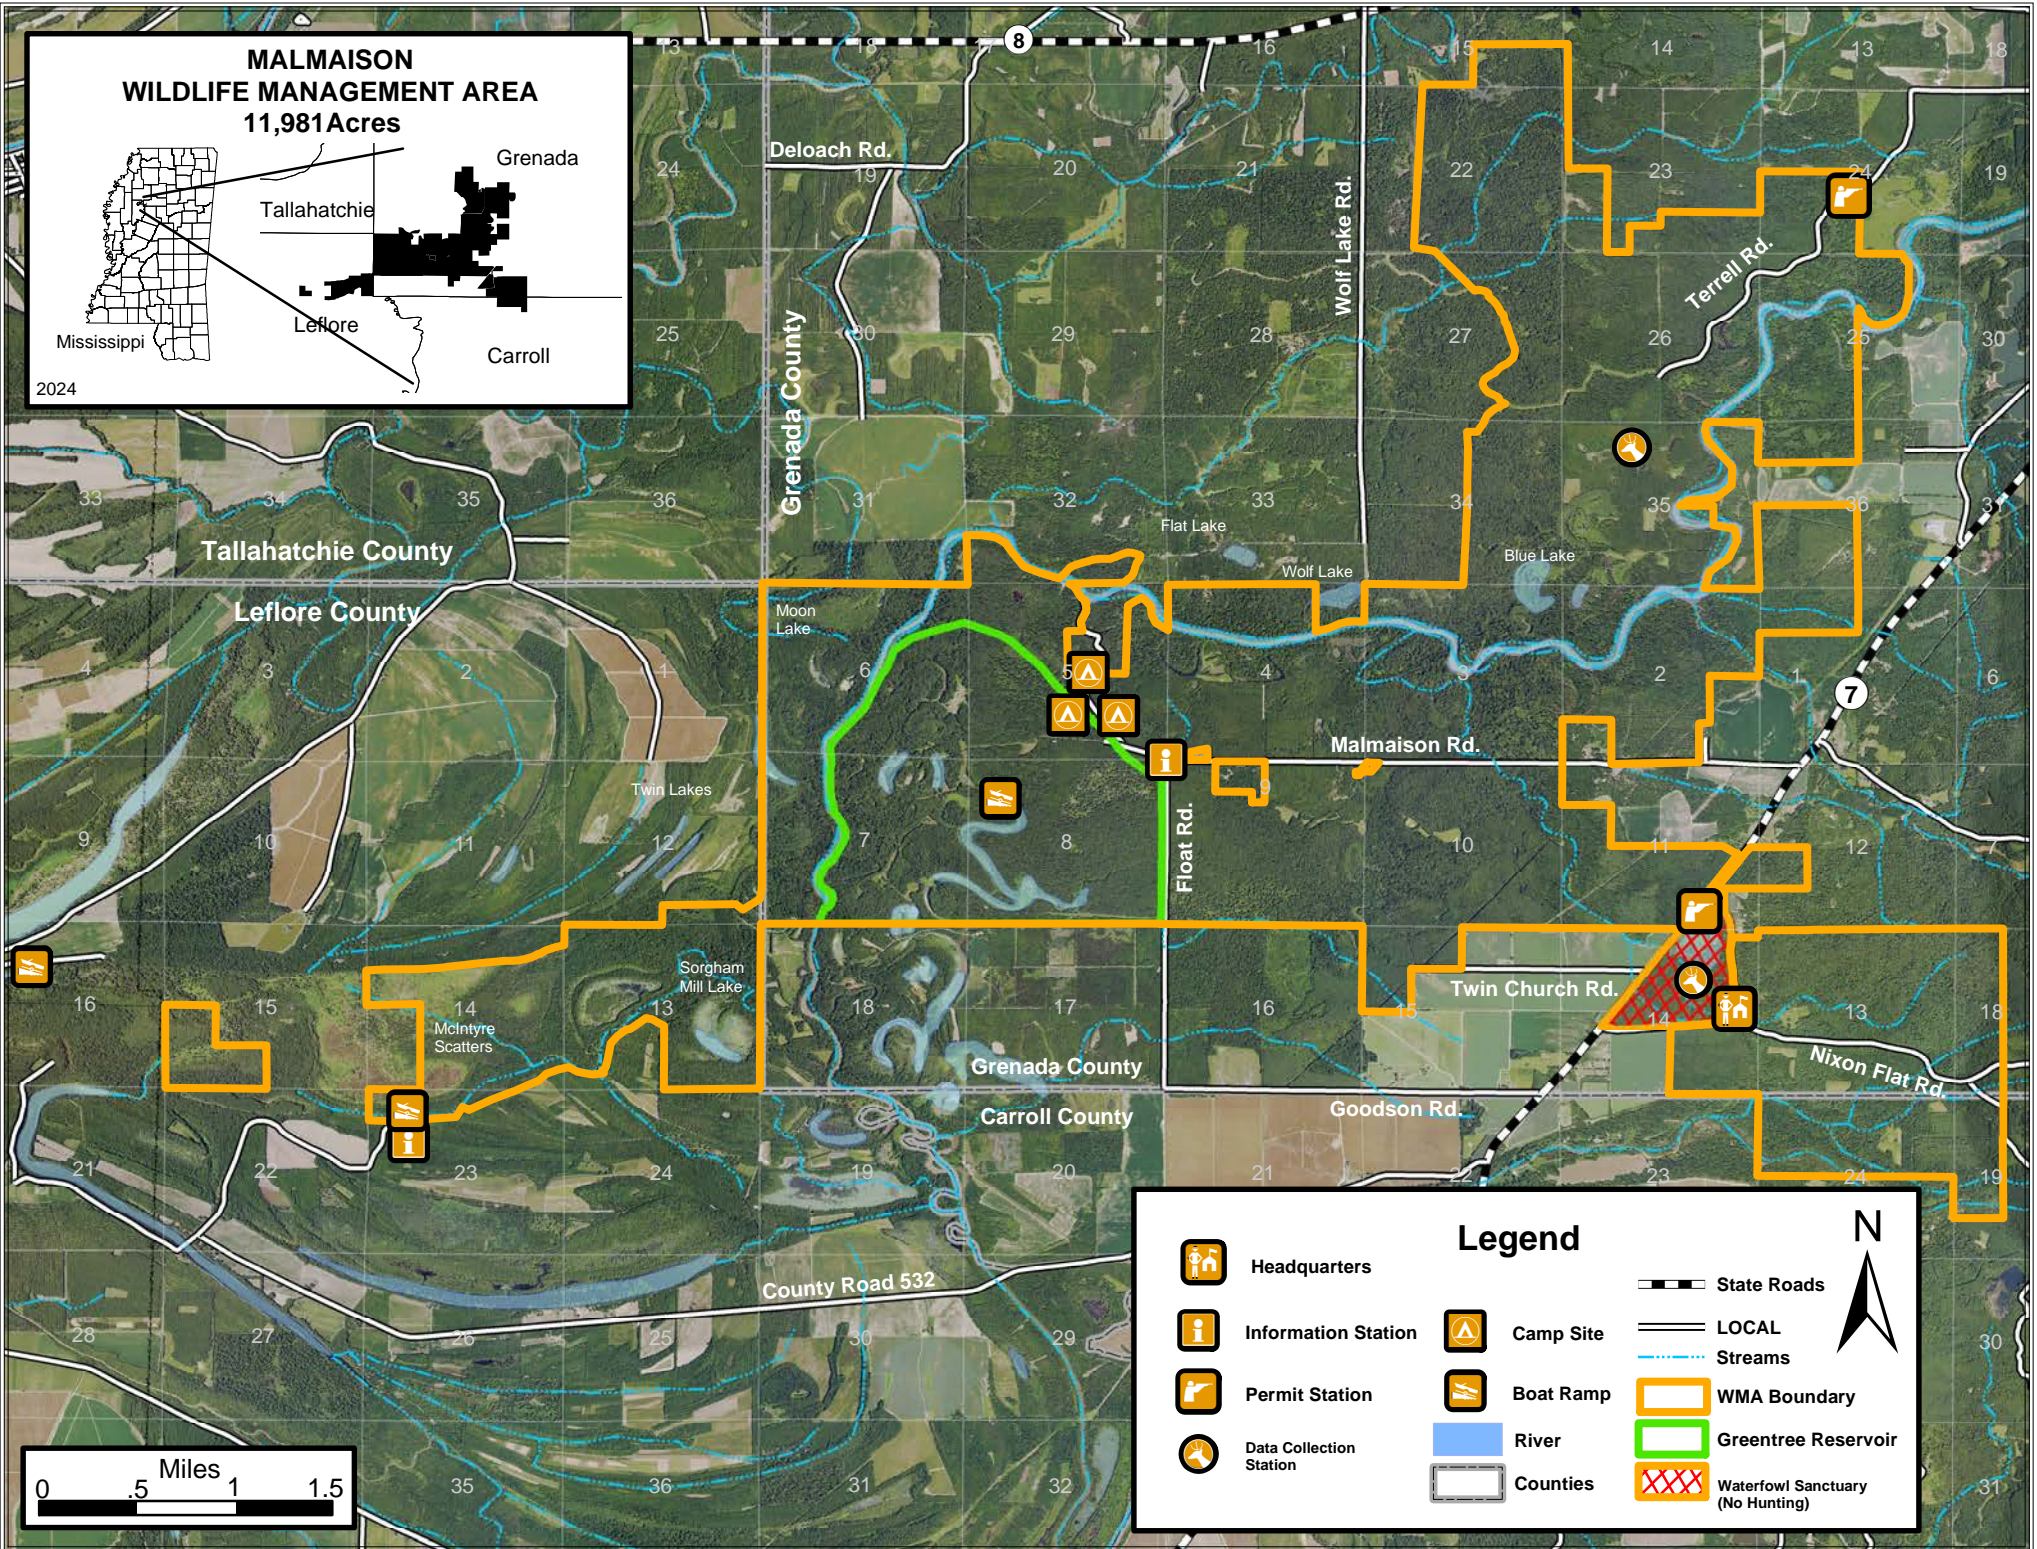

**MALMAISON
WILDLIFE MANAGEMENT AREA
11,981 Acres**

Legend

Headquarters	Camp Site	State Roads
Information Station	Boat Ramp	LOCAL
Permit Station	River	Streams
Data Collection Station	Counties	WMA Boundary
		Greentree Reservoir
		Waterfowl Sanctuary (No Hunting)