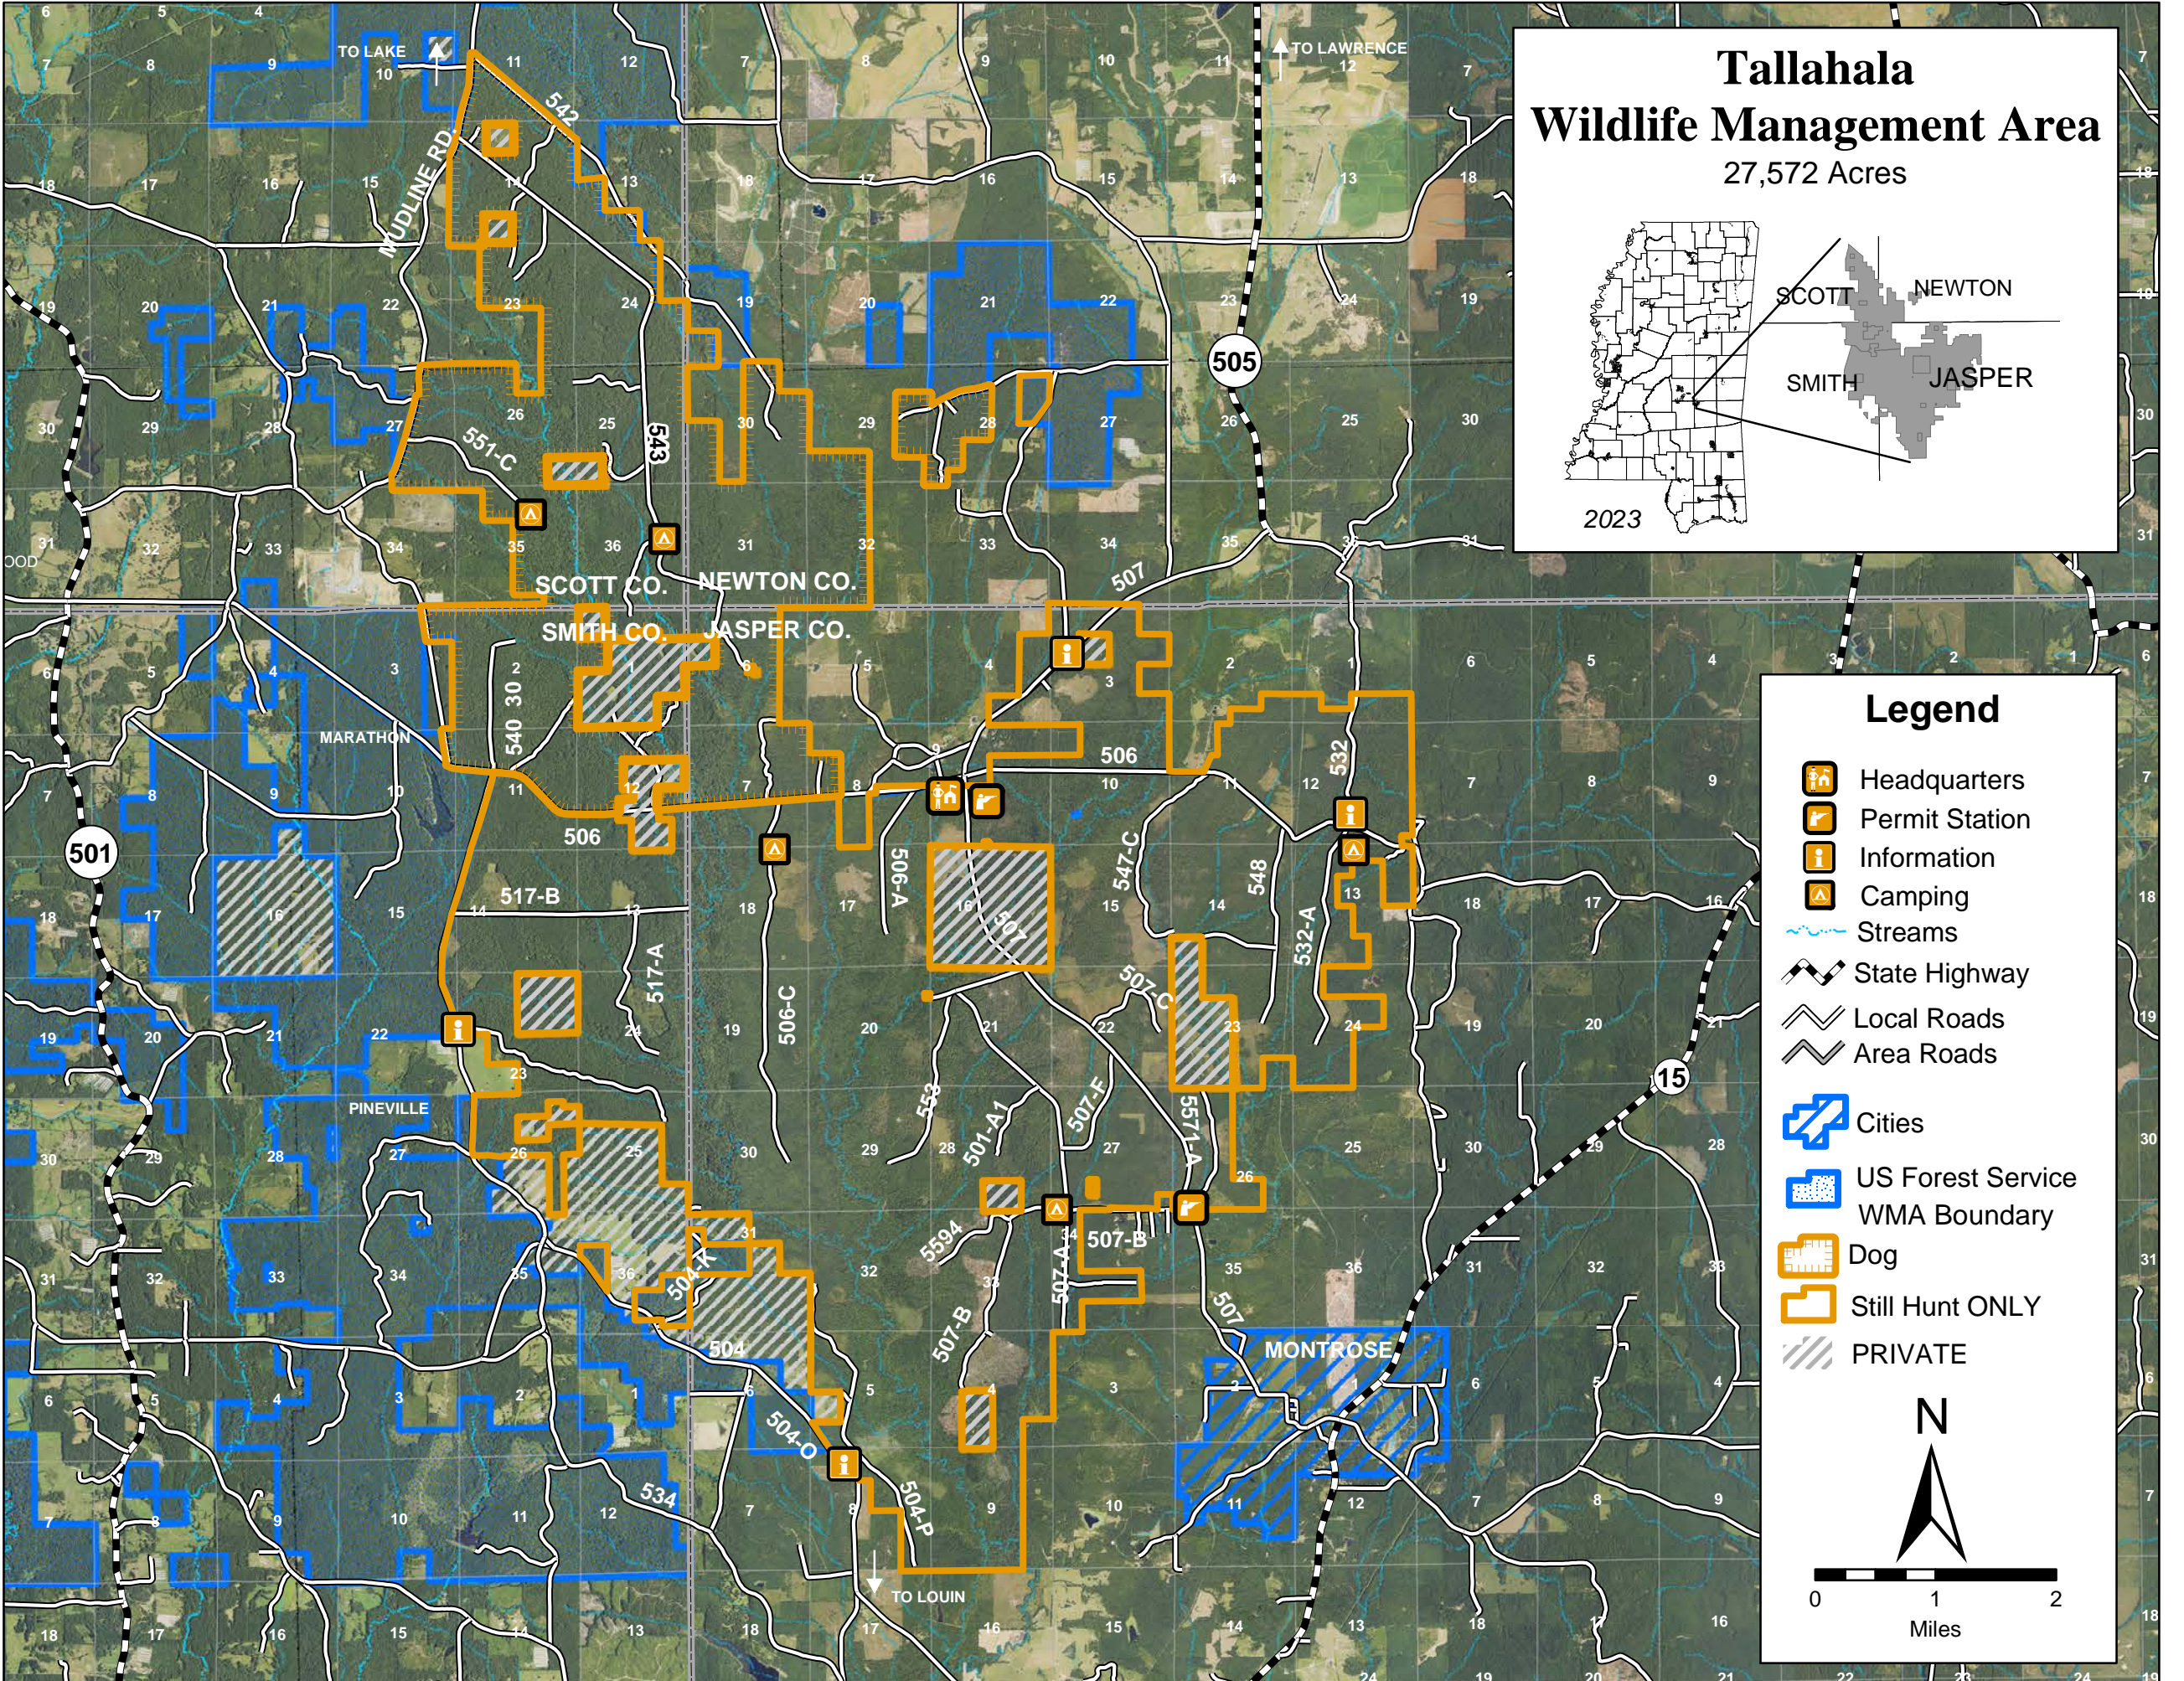

Tallahala Wildlife Management Area

27,572 Acres

Legend

- Headquarters
- Permit Station
- Information
- Camping
- Streams
- State Highway
- Local Roads
- Area Roads
- Cities
- US Forest Service WMA Boundary
- Dog
- Still Hunt ONLY
- PRIVATE