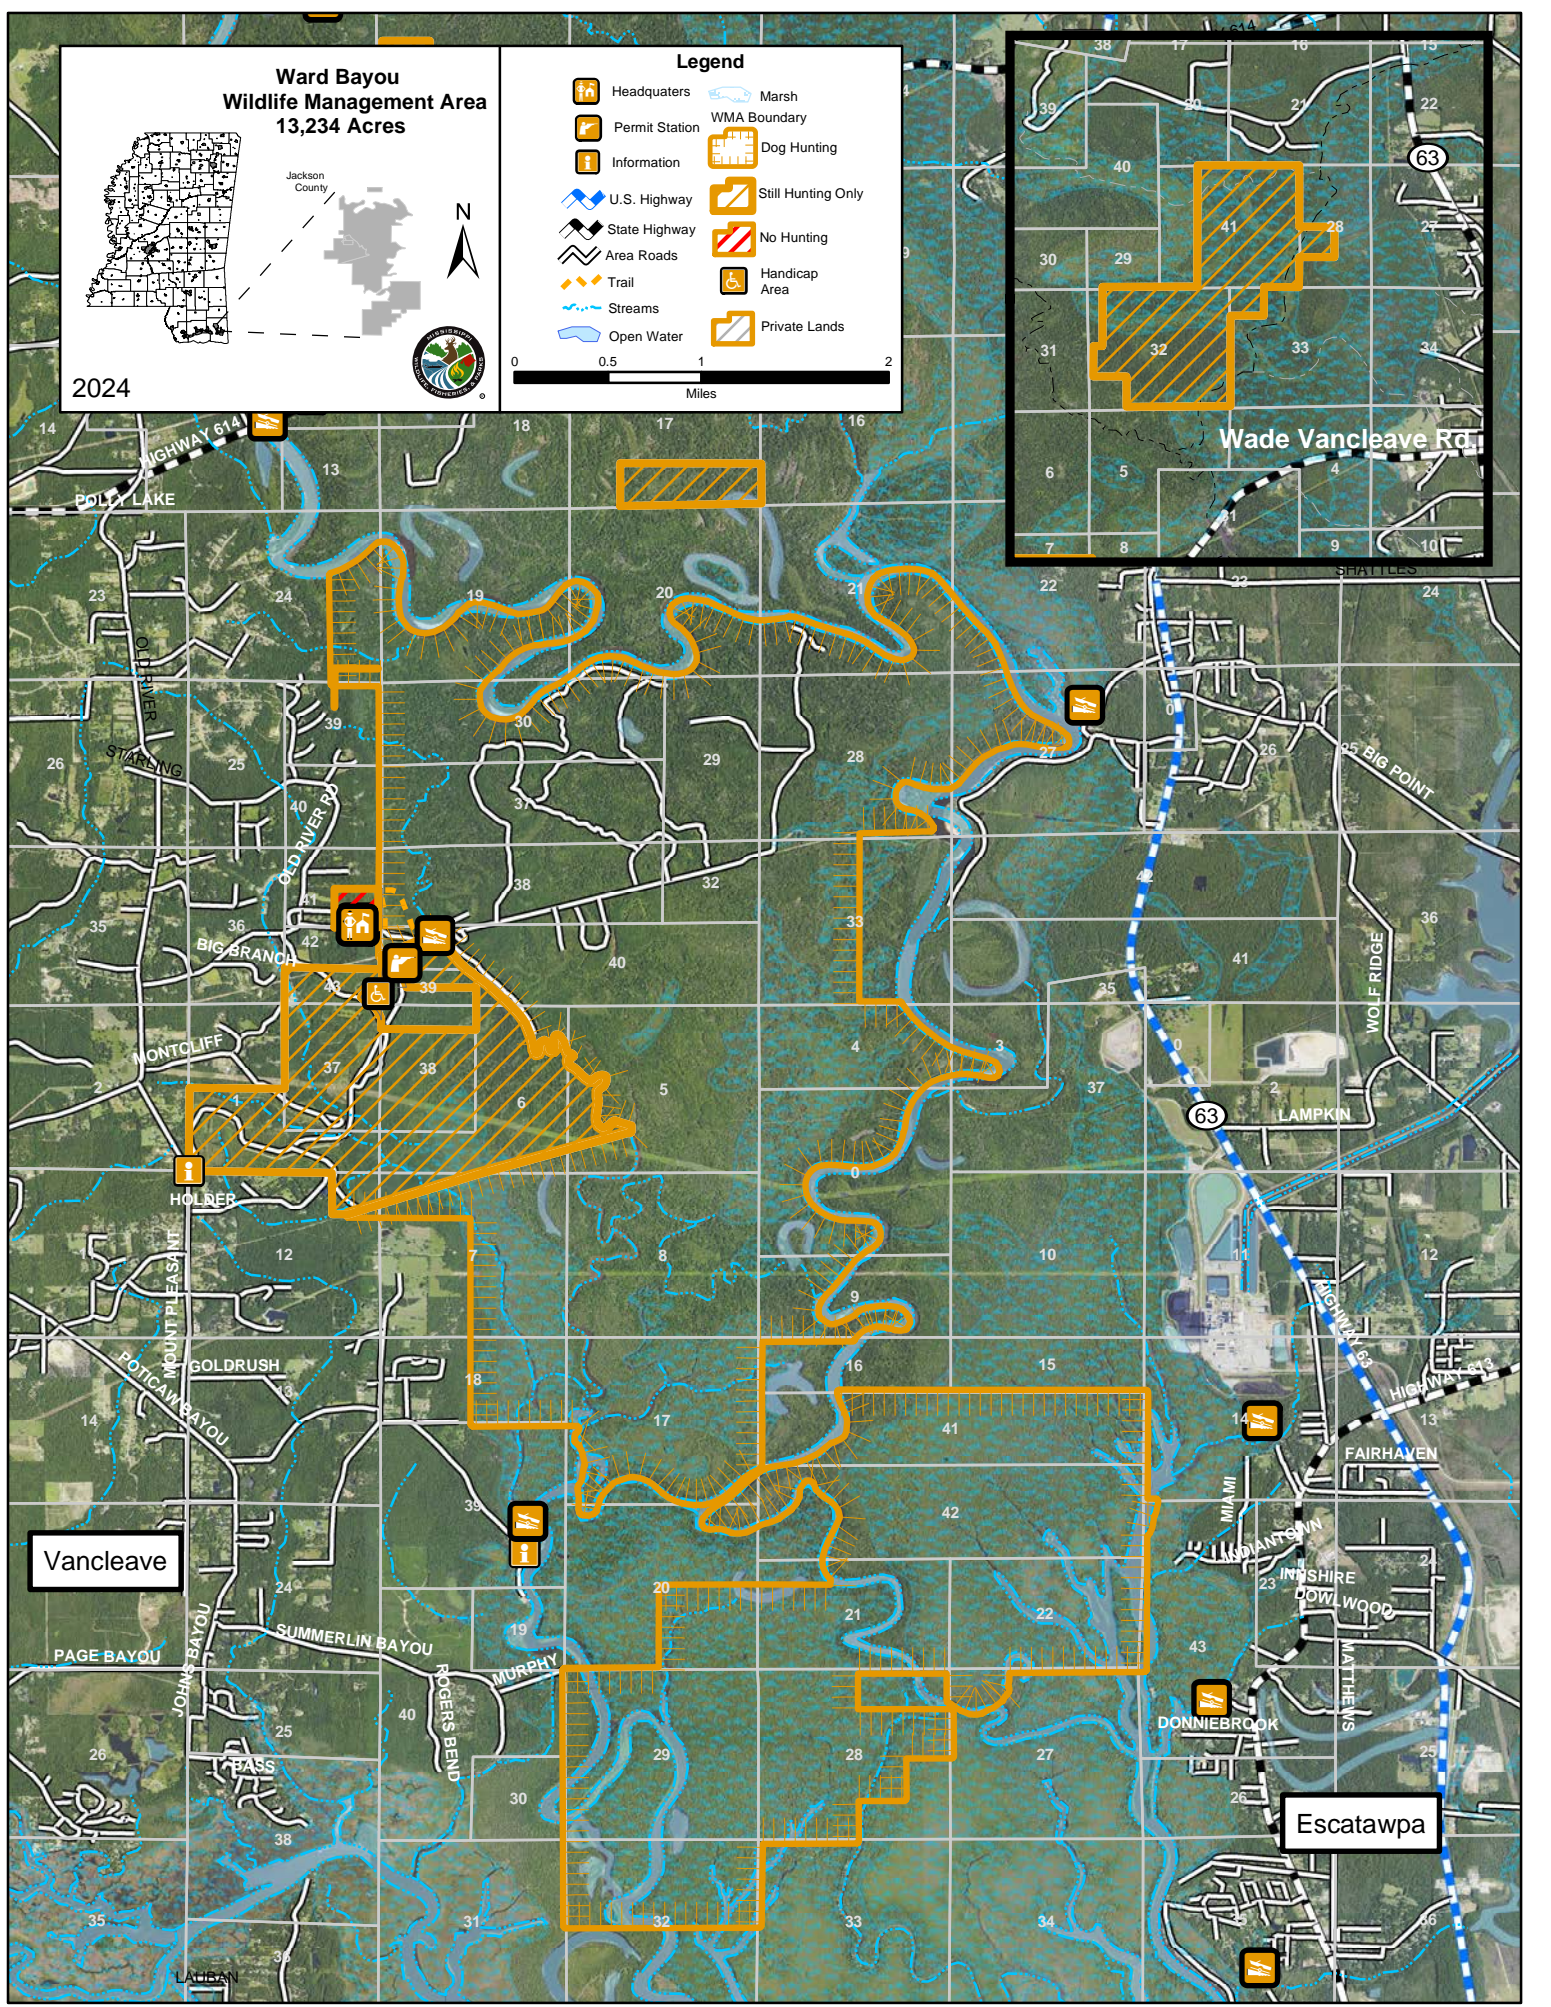

**Ward Bayou  
Wildlife Management Area  
13,234 Acres**

2024

**Legend**

-  Headquarters
-  Permit Station
-  Information
-  U.S. Highway
-  State Highway
-  Area Roads
-  Trail
-  Streams
-  Open Water
-  Marsh
-  WMA Boundary
-  Dog Hunting
-  Still Hunting Only
-  No Hunting
-  Handicap Area
-  Private Lands

Wade Vanleave Rd

Vancleave

Escatawpa