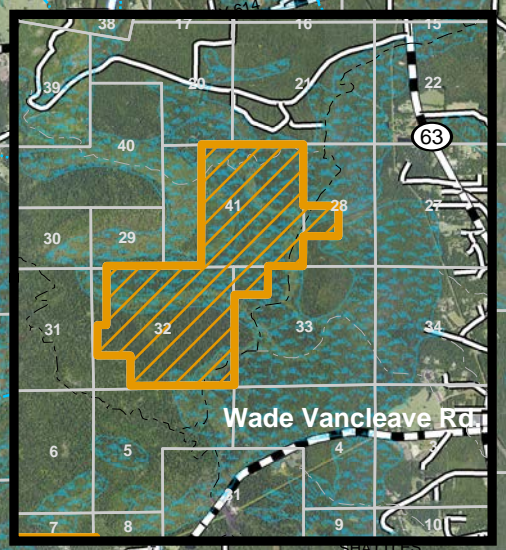

**Ward Bayou  
Wildlife Management Area  
13,234 Acres**

2024

**Legend**

-  Headquarters
-  Permit Station
-  Information
-  U.S. Highway
-  State Highway
-  Area Roads
-  Trail
-  Streams
-  Open Water
-  Marsh
-  WMA Boundary
-  Dog Hunting
-  Still Hunting Only
-  No Hunting
-  Handicap Area
-  Private Lands

Wade Vanleave Rd

Vancleave

Escatawpa