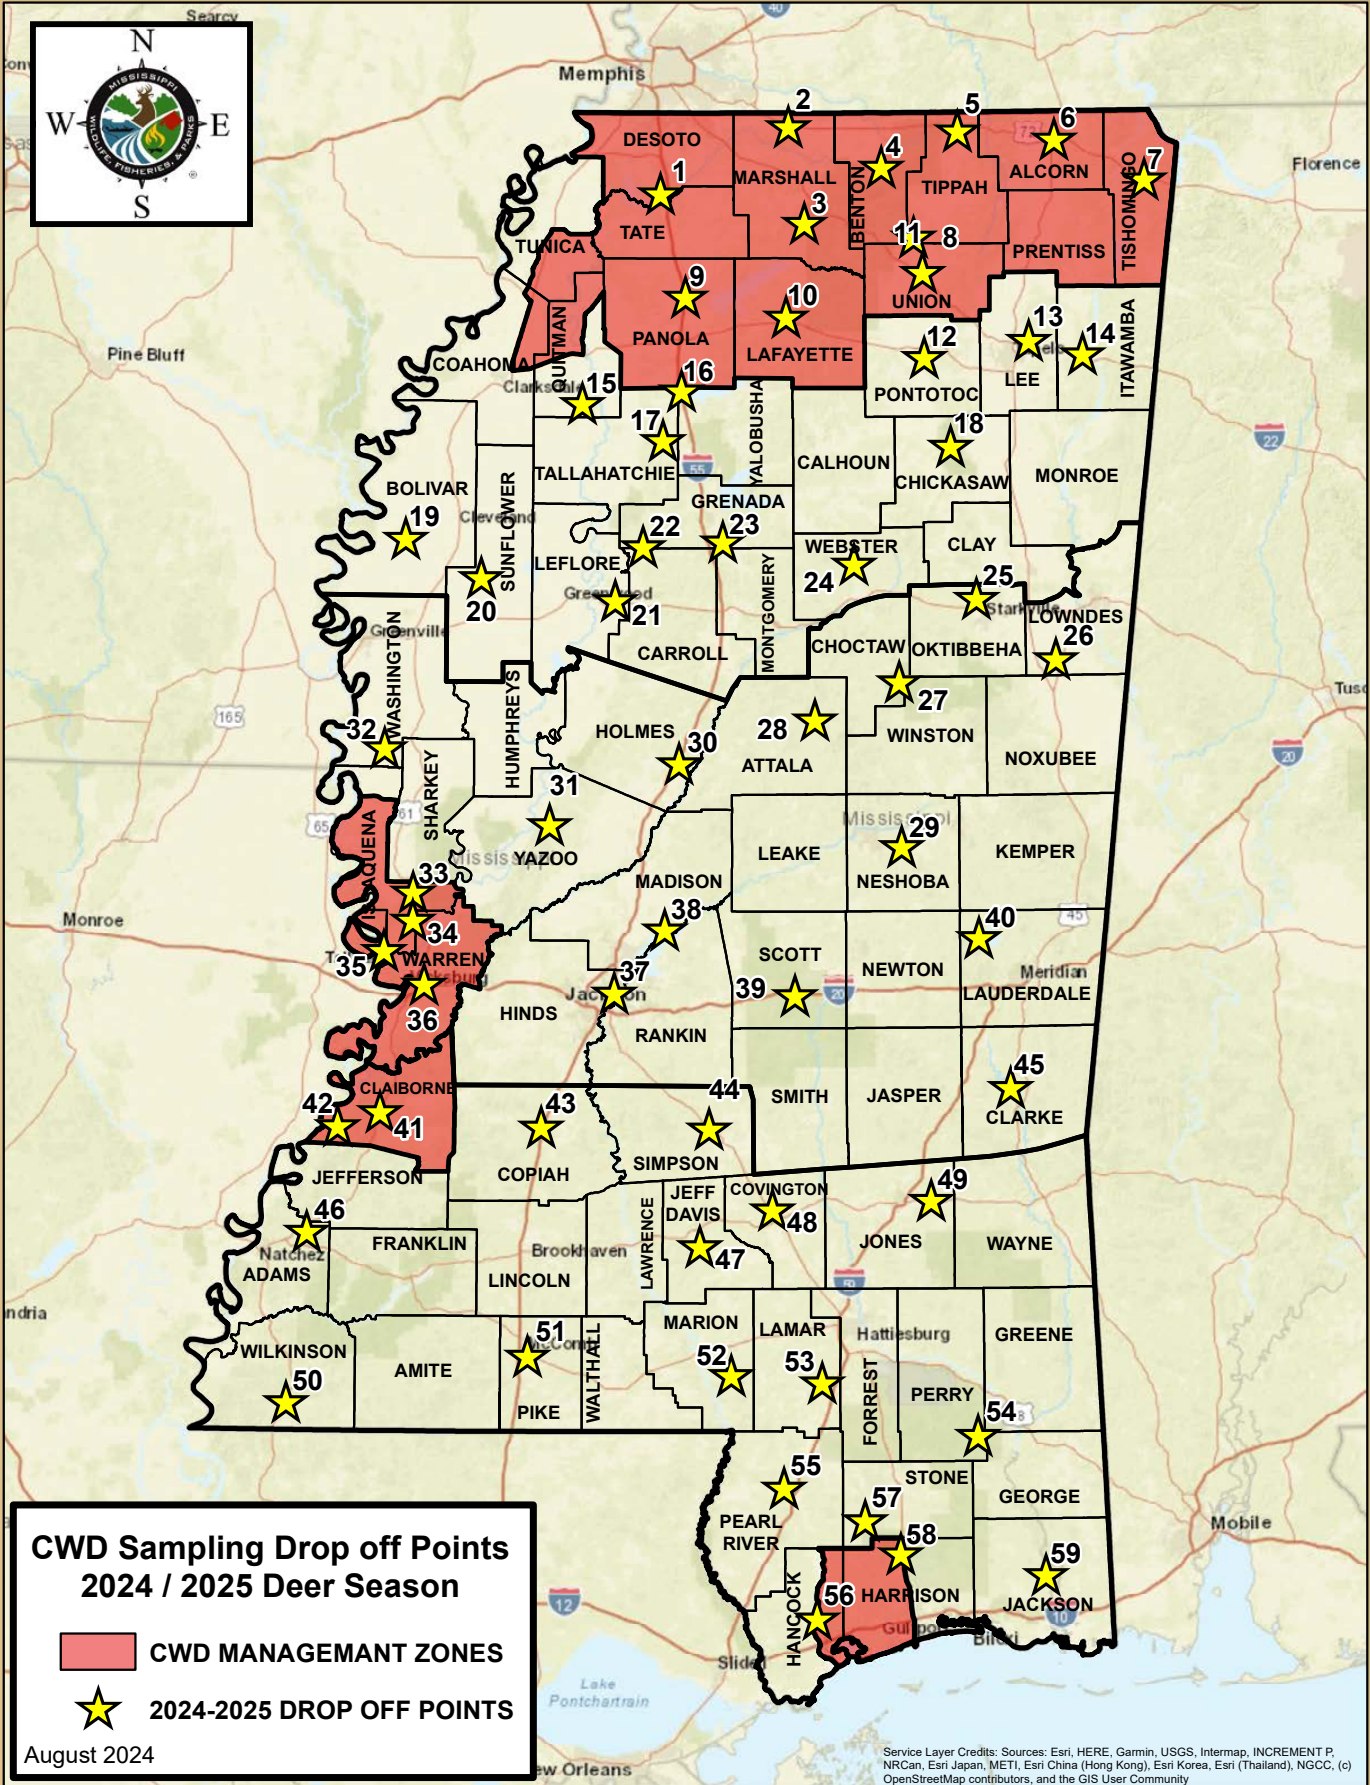

**CWD Sampling Drop off Points
2024 / 2025 Deer Season**

- CWD MANAGEMENT ZONES
- 2024-2025 DROP OFF POINTS

August 2024